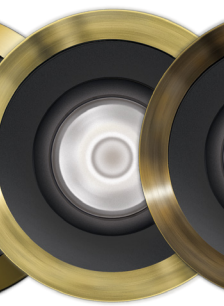

Need a dimming protocol not listed here?
Contact us for our extended range of driver options

TRIM & APERTURE TYPES

TRIMMED
PINHOLE

TRIMLESS
PINHOLE

TRIMMED
BEVELED

TRIMLESS
BEVELED

TRIM FINISHES

WHITE

BLACK

BRUSHED
ALUMINUM

POLISHED
BRASS

BRUSHED
BRASS

RUBBED
BRONZE

POLISHED
CHROME

APERTURE FINISHES

BEVELED

BLACK

MATTE GOLD

WHITE

PINHOLE

WHITE

BLACK

MINIMO PRO

WITH TUNABLE WHITE LIGHT ENGINE