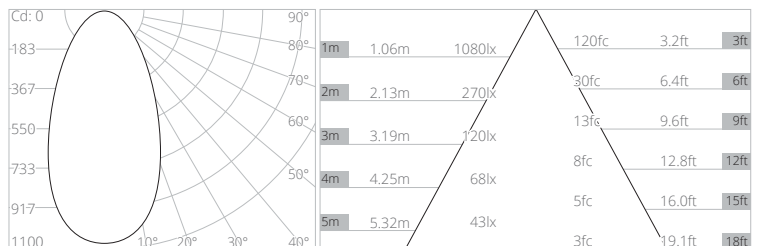

All diagrams and data measured at 3000K.

PHOTOMETRY

MEDIUM BEAM

BEAM ANGLE 25°
DELIVERED LUMENS 874lm
UGR 14.3
PEAK INTENSITY 3600cd

WIDE BEAM

BEAM ANGLE 32°
DELIVERED LUMENS 902lm
UGR 14.5
PEAK INTENSITY 2930cd

VERY WIDE BEAM

BEAM ANGLE 46°
DELIVERED LUMENS 892lm
UGR 16.0
PEAK INTENSITY 1560cd

ULTRA WIDE BEAM

BEAM ANGLE 56°
DELIVERED LUMENS 877lm
UGR 19.9
PEAK INTENSITY 1080cd

MINIMO PRO

WITH TUNABLE WHITE LIGHT ENGINE