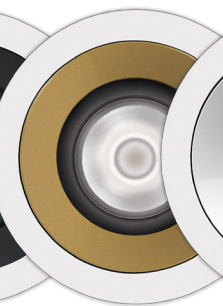

BLACK

BRUSHED
ALUMINUM

POLISHED
BRASS

BRUSHED
BRASS

RUBBED
BRONZE

POLISHED
CHROME

APERTURE FINISHES

BEVELED

BLACK

MATTE GOLD

WHITE

PINHOLE

WHITE

BLACK

MINIMO PRO

WITH TUNABLE WHITE LIGHT ENGINE