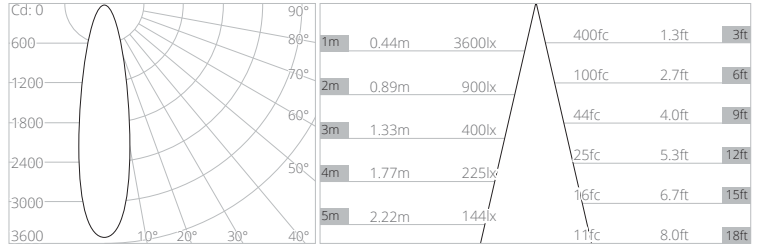

MINIMO PRO

WITH TUNABLE WHITE LIGHT ENGINE

OUTPUT SCALING

CCT	Multiplier	CRI	R9	Rf	Rg	Max Delivered lm
1800K	0.57	92	68	90	99	514lm
2400K	0.77	92	80	90	99	695lm
3000K	1.00	92	75	90	99	902lm
4000K	1.05	91	70	89	99	947lm
5000K	1.06	91	65	89	99	956lm

All diagrams and data measured at 3000K.

PHOTOMETRY

MEDIUM BEAM

BEAM ANGLE 25°
DELIVERED LUMENS 874lm
UGR 14.3
PEAK INTENSITY 3600cd

WIDE BEAM

BEAM ANGLE 32°
DELIVERED LUMENS 902lm
UGR 14.5
PEAK INTENSITY 2930cd