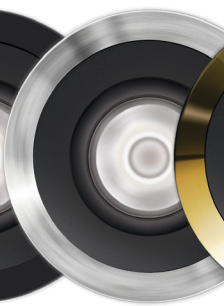

BLACK

BRUSHED
ALUMINUM

POLISHED
BRASS

BRUSHED
BRASS

RUBBED
BRONZE

POLISHED
CHROME

APERTURE FINISHES

BEVELED

BLACK

MATTE GOLD

WHITE

PINHOLE

WHITE

BLACK

MINIMO PRO

WITH TUNABLE WHITE LIGHT ENGINE