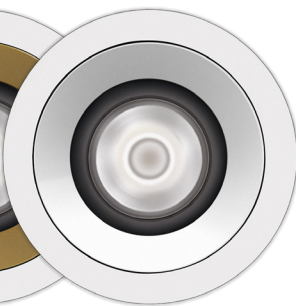

Minimo Pro features the all-new Precision Tunable White light engine: Precision Tunable White offers specifiers tunable CCT ranges (1800-3000K and 2700-5000K) all through a color mixing TIR optic. This is a constant current downlight machined from aerospace grade aluminum 6063-T6 and comes with a range of standard and premium finishes. It has four tool-less site changeable optics for flexible beam distribution. Minimo Pro has up to 35° tilt whilst the integral accessory holder can accommodate a lens or louver for additional glare control.

BLACK

BRUSHED
ALUMINUM

POLISHED
BRASS

BRUSHED
BRASS

RUBBED
BRONZE

POLISHED
CHROME

APERTURE FINISHES

BEVELED

BLACK

MATTE GOLD

WHITE

PINHOLE

WHITE

BLACK

MINIMO PRO

WITH TUNABLE WHITE LIGHT ENGINE