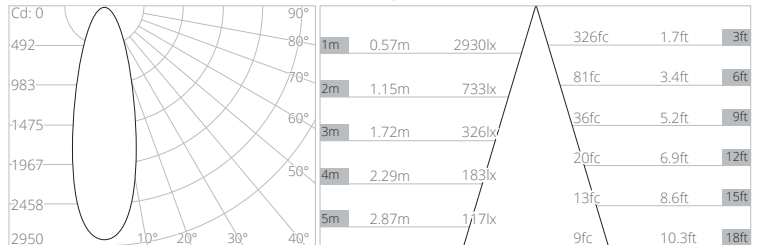

All diagrams and data measured at 3000K.

PHOTOMETRY

MEDIUM BEAM

BEAM ANGLE 25°
DELIVERED LUMENS 874lm
UGR 14.3
PEAK INTENSITY 3600cd

WIDE BEAM

BEAM ANGLE 32°
DELIVERED LUMENS 902lm
UGR 14.5
PEAK INTENSITY 2930cd

VERY WIDE BEAM

BEAM ANGLE 46°
DELIVERED LUMENS 892lm
UGR 16.0
PEAK INTENSITY 1560cd

ULTRA WIDE BEAM

BEAM ANGLE 56°
DELIVERED LUMENS 877lm
UGR 19.9
PEAK INTENSITY 1080cd

MINIMO PRO

WITH TUNABLE WHITE LIGHT ENGINE