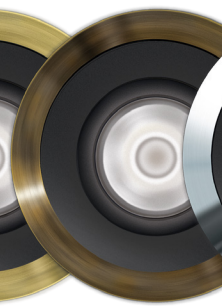

BLACK

BRUSHED
ALUMINUM

POLISHED
BRASS

BRUSHED
BRASS

RUBBED
BRONZE

POLISHED
CHROME

APERTURE FINISHES

BEVELED

BLACK

MATTE GOLD

WHITE

PINHOLE

WHITE

BLACK

MINIMO PRO

WITH TUNABLE WHITE LIGHT ENGINE