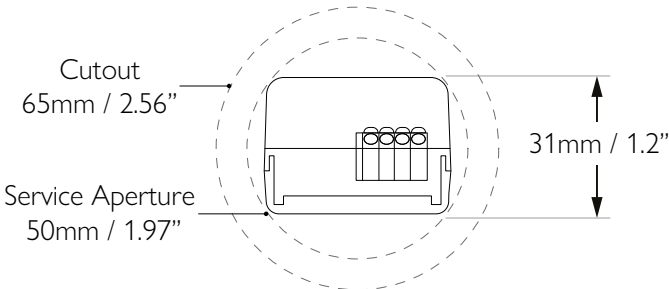

MINIMO PRO

WITH TUNABLE WHITE LIGHT ENGINE

DIMENSIONS

REMOTE DRIVER DETAIL

Dimming Type DALI
Min Dim Level 0.1%
Voltage In 230V
Manufacturer Eldoled

DT6
Code 1800-3000K PSCC-63XT01DT6M-E
Code 2700-5000K PSCC-63XT02DT6M-E

DT8
Code 1800-3000K PSCC-63XT01DT8M-E
Code 1800-3000K PSCC-63XT02DT8M-E