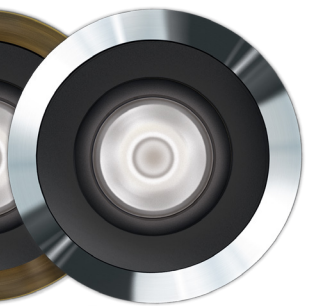

BLACK

BRUSHED
ALUMINUM

POLISHED
BRASS

BRUSHED
BRASS

RUBBED
BRONZE

POLISHED
CHROME

APERTURE FINISHES

BEVELED

BLACK

MATTE GOLD

WHITE

PINHOLE

WHITE

BLACK

MINIMO PRO

WITH TUNABLE WHITE LIGHT ENGINE