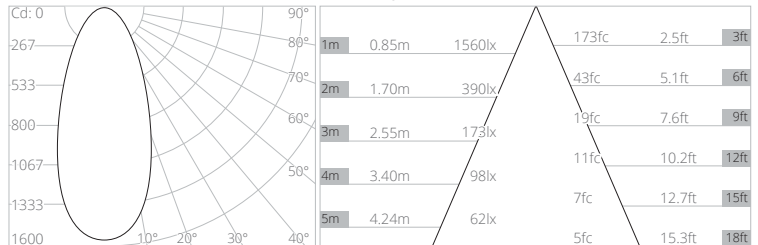

All diagrams and data measured at 3000K.

PHOTOMETRY

MEDIUM BEAM

BEAM ANGLE 25°
DELIVERED LUMENS 874lm
UGR 14.3
PEAK INTENSITY 3600cd

WIDE BEAM

BEAM ANGLE 32°
DELIVERED LUMENS 902lm
UGR 14.5
PEAK INTENSITY 2930cd

VERY WIDE BEAM

BEAM ANGLE 46°
DELIVERED LUMENS 892lm
UGR 16.0
PEAK INTENSITY 1560cd

ULTRA WIDE BEAM

BEAM ANGLE 56°
DELIVERED LUMENS 877lm
UGR 19.9
PEAK INTENSITY 1080cd

MINIMO PRO

WITH TUNABLE WHITE LIGHT ENGINE