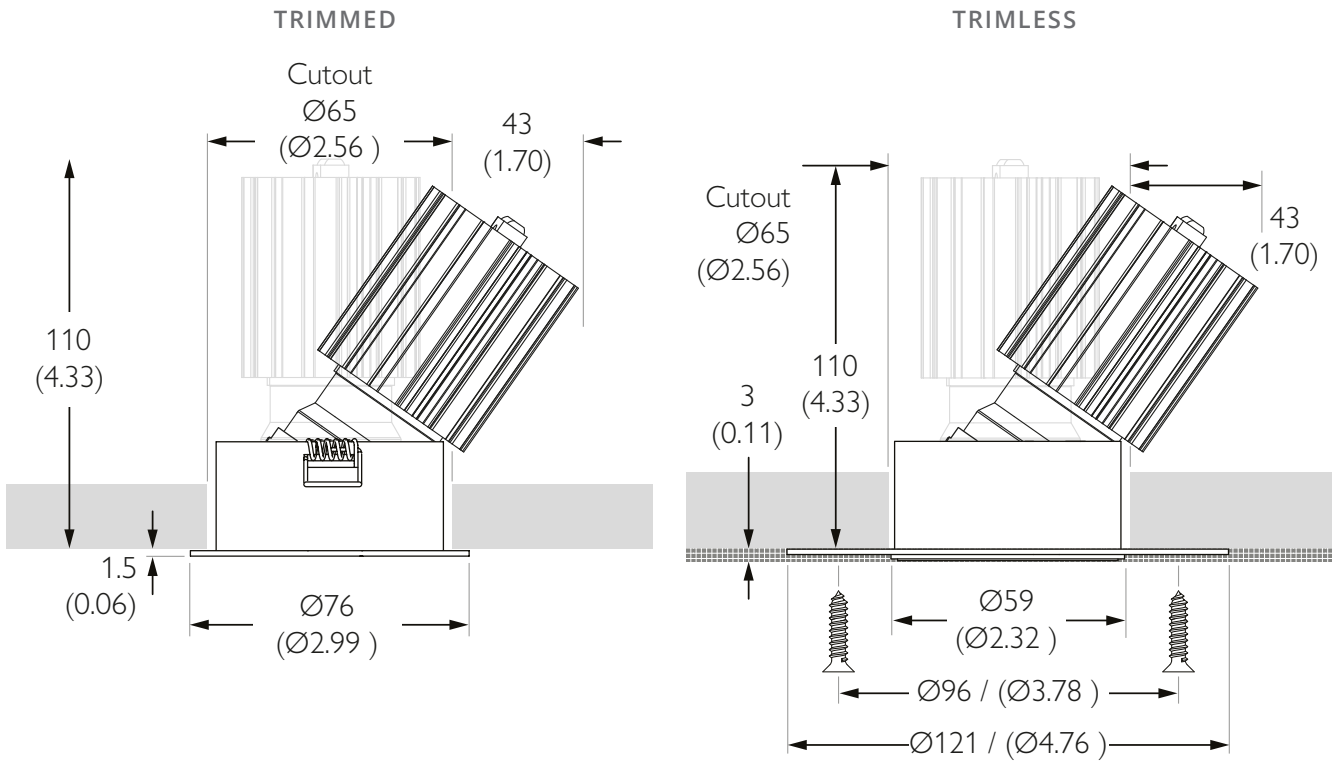

MINIMO PRO

WITH TUNABLE WHITE LIGHT ENGINE

DIMENSIONS