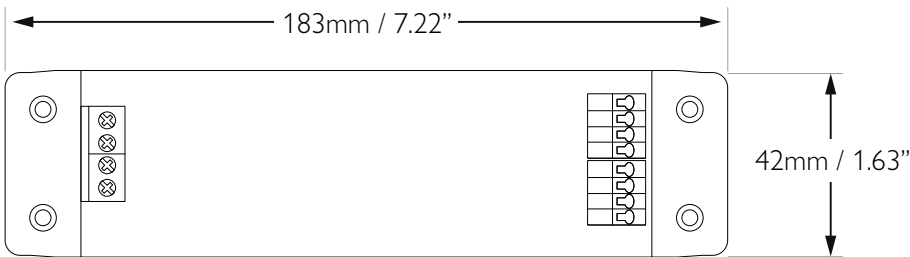

REMOTE DRIVER DETAIL

Dimming Type DALI
Min Dim Level 0.1%
Voltage In 230V
Manufacturer Eldoled

DT6
Code 1800-3000K PSCC-63XT01DT6M-E
Code 2700-5000K PSCC-63XT02DT6M-E

DT8
Code 1800-3000K PSCC-63XT01DT8M-E
Code 1800-3000K PSCC-63XT02DT8M-E