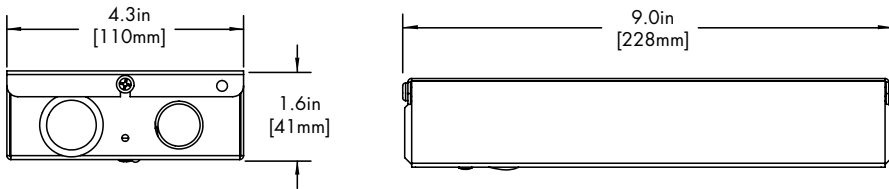

Remote Driver Housing

Depending on the options selected in the order code on page 1, a Remote Driver Housing may be required. This will automatically be generated and put on your order as necessary.

REMOTE DRIVER	MODEL	OUTPUT	CCT	DRIVER	DRIVER OPTIONS
HRM-Housing, Remote	LET44-WM-Leto 44 Wall Mount	Same as Fixture	Same as Fixture	Same as Fixture	Same as Fixture

Maximum mounting distance to luminaire using 18 AWG wire								
PHSD	010S	0103	010L	010G	DALI	DALI8	LUTE	DMX
16'	16'	16'	72'	72'	72'	72'	15'	149'

4" J-box

Minimum volume required to mount drivers in junction box: 70mm x 40mm x 30mm.

Driver
PHSD
010S

HRM Single with Externally Mounted Driver

Driver
0103
010L
010G
DALI
LUTE

HRM Double

Driver
DALI8
DMX

EMG Emergency Driver

120 minute EMG operation time.

Driver
EMG