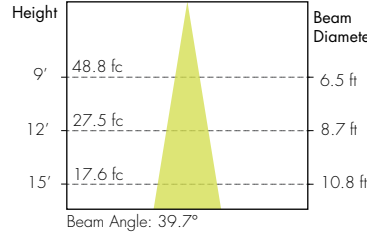

## TM-30

**Warm Dim 1800K**

COLOR VECTOR GRAPHIC

**Warm Dim 3000K**

COLOR VECTOR GRAPHIC

**Tunable White 2700K**

COLOR VECTOR GRAPHIC

**Tunable White 6500K**

COLOR VECTOR GRAPHIC

## Photometry

**15° Faceted Reflector**

**30° Smooth Reflector**

**30° Faceted Reflector**

**45° Smooth Reflector**

**45° Faceted Reflector**

**60° Faceted Reflector**