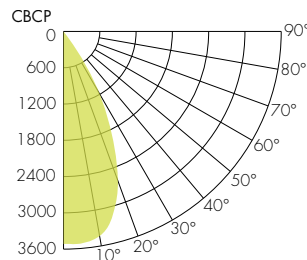

## TM-30

**Warm Dim 1800K**

COLOR VECTOR GRAPHIC

**Warm Dim 3000K**

COLOR VECTOR GRAPHIC

**Tunable White 2700K**

COLOR VECTOR GRAPHIC

**Tunable White 6500K**

COLOR VECTOR GRAPHIC

## Photometry

**15° Faceted Reflector**

**30° Smooth Reflector**

**30° Faceted Reflector**

**45° Smooth Reflector**

**45° Faceted Reflector**

**60° Faceted Reflector**