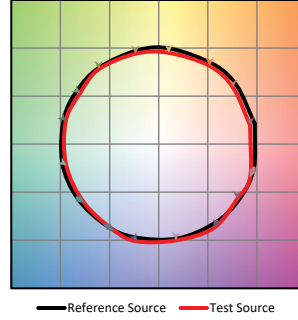

## TM-30

**Warm Dim 1800K**

COLOR VECTOR GRAPHIC

**Warm Dim 3000K**

COLOR VECTOR GRAPHIC

**Tunable White 2700K**

COLOR VECTOR GRAPHIC

**Tunable White 6500K**

COLOR VECTOR GRAPHIC