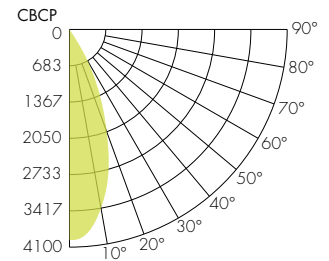

## TM-30

**Warm Dim 1800K**

COLOR VECTOR GRAPHIC

**Warm Dim 3000K**

COLOR VECTOR GRAPHIC

**Tunable White 2700K**

COLOR VECTOR GRAPHIC

**Tunable White 6500K**

COLOR VECTOR GRAPHIC

## Photometry

**15° Faceted Reflector**

**30° Smooth Reflector**

**30° Faceted Reflector**

**45° Smooth Reflector**

**45° Faceted Reflector**

**60° Faceted Reflector**