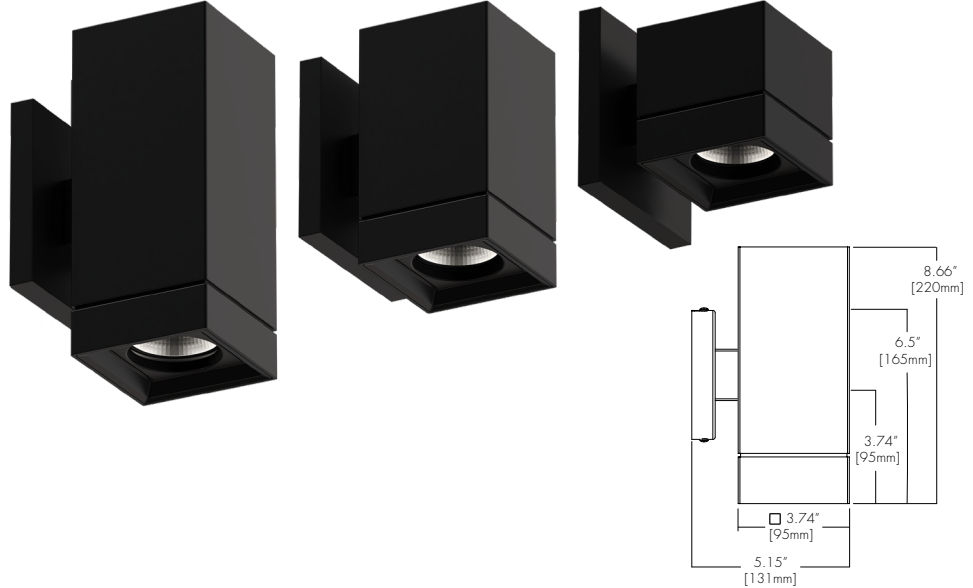

LETO 44

WALL MOUNT CYLINDER
TUNABLE WHITE & WARM DIM

Features

- Faceted and Smooth reflectors provide beam spreads between 15° to 60°.
- Four output options available up to 2000 lumens.
- Nine driver selections available to cover wide range of applications.
- Five year warranty.

Finish Options

- ☐ White
- ☐ Black
- ☐ Silver
- ☐ Mocha
- ☐ Charcoal
- ☐ Cerulean
- ☐ Firebrick

Technical Information

TYPE	WD1830				TW2765
	700 lm	1000lm	1500lm	2000lm	1500lm
OUTPUT OPTIONS					
Fixture wattage	7.2 W	11.4 W	16.3 W	21.6 W	22.6 W
Delivered Lumen	719 lm	1154 lm	1628 lm	2063 lm	1786 lm
Efficacy	100 lm/W	101 lm/W	100 lm/W	96 lm/W	79 lm/W
Center Beam Candlepower (15° Faceted Reflector)	3277 cd	5260 cd	7421 cd	9404 cd	7432 cd

CCT	CRI	TM-30		
		R_f	R_g	R₉
1800K	94	90	93	61
3000K	94	89	97	72
2700K	91	90	96	59
6500K	93	87	97	73

Ordering Code

Integral Driver Example: Fixture LET44-WM-S-07-WD1830-F15-NA-WH-WH-PHSD-NA

Remote Driver Example: Fixture LET44-WM-S-07-WD1830-F15-NA-WH-WH-PHSD-NA-HRM-LET44-WM-07-WD1830-PHSD-NA

Fixture

MODEL	TYPE	SIZE	OUTPUT	CCT	OPTIC	ACCESSORY	BODY FINISH	BAFFLE FINISH
LET44-Leto 44	WM-Wall Mount	S-Small^{1,2} M-Medium L-Large	07-700 10-1000 15-1500³ 20-2000	WD1830-Warm Dim, TW2765-1800K-3000K Tunable White, 2700K-6500K^{2,3,9,10}	F15-15 Degree, Faceted F30-30 Degree, Faceted F45-45 Degree, Faceted F60-60 Degree, Faceted S30-30 Degree, Smooth S45-45 Degree, Smooth	NA-No Accessory CL-Clear Lens DL-Diffusing Lens HC-Honeycomb Louver SL-Solite Lens	Standard WH-White BK-Black SL-Silver Premium⁴ MA-Mocha CC-Charcoal CR-Cerulean FB-Firebrick	Standard WH-White BK-Black SL-Silver Premium⁴ MA-Mocha CC-Charcoal CR-Cerulean FB-Firebrick
DRIVER				DRIVER OPTIONS⁸				
[Empty Box]				[Empty Box]				

- PHSD - Forward/Reverse Phase, 1% Dimming, 120V Only
- 010S - 0-10V, 1% Dimming, 120/277V
- 0103 - 0-10V, 1% Dimming, 347V Only⁶
- 010L - EldoLED, 0-10V, Linear, 0.1% Dimming, 120/277V⁶
- 010G - EldoLED, 0-10V, Log, 0.1% Dimming, 120/277V⁶
- DALI - EldoLED, DALI Protocol 2, DT-6, 0.1% Dimming, 120/277V⁶
- DALI8 - EldoLED, DALI Protocol 2, DT-8, 0.1% Dimming, 120/277V⁶
- LUTE - Lutron Hilume Ecodigital, 1% Dimming, 120V/277V^{5,6}
- DMX - EldoLED, DMX, 0.1% Dimming, 120V/277V⁶

- NA - None
- EMG - Emergency Driver^{6,7}

1 - Size Small max output is 1500 lumens.
2 - Size Small is not available with TW2765.
3 - TW2765 only available with 1500 lumens.
4 - Premium finishes may have extended lead times. Custom RALs are available, please consult Inside Sales with specific request.
5 - LUTE driver is not available at 700 lumens.
6 - Drivers: 0103/010L/010G/DALI/DALI8/DMX/LUTE/EMG always require a remote driver.

7 - Emergency option comes prewired from factory with driver in remote housing. 8W of continuous power provided for a minimum of 90 minutes. Must be installed within 30 feet of luminaire using 18 AWG wire. Not available with 0103, DMX, DALI8 or LUTE driver.
8 - Awnr/CSMB available upon request, contact Senso for details.
9 - TW2765 only available with Drivers 010L/010G/DALI8/DMX. Not available with EMG driver option.
10 - TW2765 requires HRM - Remote Power Supply.

CONTACT FACTORY FOR MORE OPTIONS.