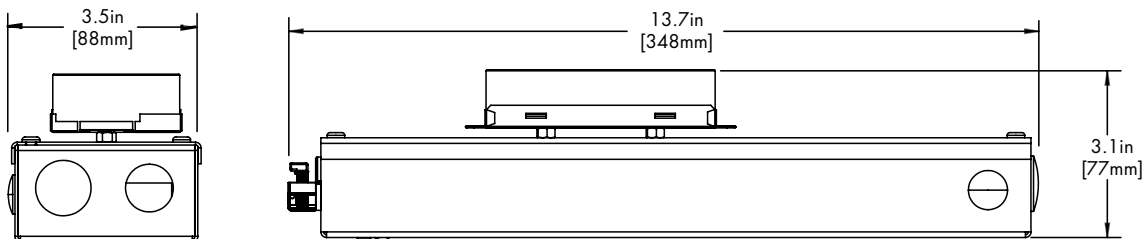

EMG Emergency Driver

120 minute EMG operation time.