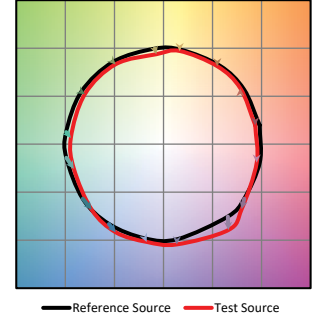

## TM-30

**Warm Dim 1800K**

COLOR VECTOR GRAPHIC

**Warm Dim 3000K**

COLOR VECTOR GRAPHIC

**Tunable White 2700K**

COLOR VECTOR GRAPHIC

**Tunable White 6500K**

COLOR VECTOR GRAPHIC