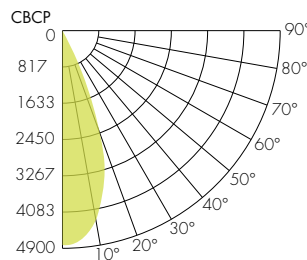

## TM-30

**Warm Dim 1800K**

COLOR VECTOR GRAPHIC

**Warm Dim 3000K**

COLOR VECTOR GRAPHIC

**Tunable White 2700K**

COLOR VECTOR GRAPHIC

**Tunable White 6500K**

COLOR VECTOR GRAPHIC

## Photometry

**15° Faceted Reflector**

**30° Smooth Reflector**

**30° Faceted Reflector**

**45° Smooth Reflector**

**45° Faceted Reflector**

**60° Faceted Reflector**