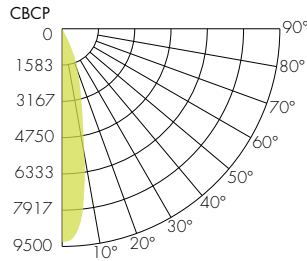

Photometry

15° Faceted Reflector