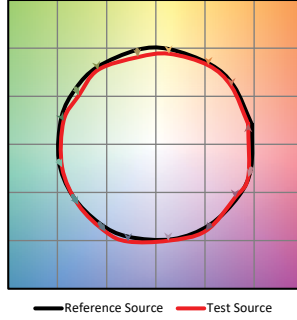

## TM-30

**Warm Dim 1800K**

COLOR VECTOR GRAPHIC

**Warm Dim 3000K**

COLOR VECTOR GRAPHIC

**Tunable White 2700K**

COLOR VECTOR GRAPHIC

**Tunable White 6500K**

COLOR VECTOR GRAPHIC