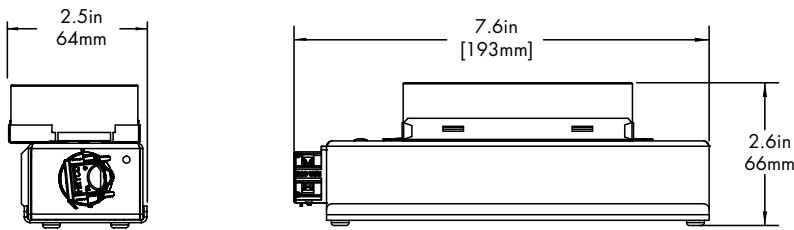

HRM Single with Externally Mounted Driver