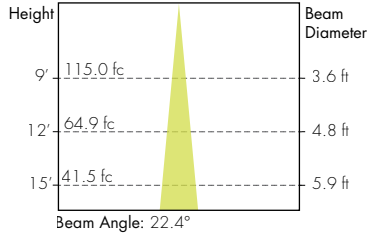

Photometry

15° Faceted Reflector