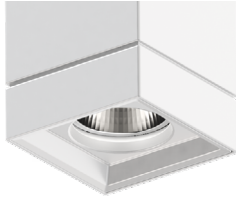

Standard Finish

BK
Black

WH
White

SL
Silver

Premium Finish

Two tone with Black Baffle Finish. Any combination may be used for baffle and body finishes.

MA
Mocha

CC
Charcoal

CR
Cerulean

FB
Firebrick