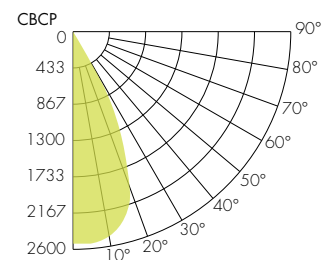

## TM-30

**Warm Dim 1800K**

COLOR VECTOR GRAPHIC

**Warm Dim 3000K**

COLOR VECTOR GRAPHIC

**Tunable White 2700K**

COLOR VECTOR GRAPHIC

**Tunable White 6500K**

COLOR VECTOR GRAPHIC

## Photometry

**15° Faceted Reflector**

**30° Smooth Reflector**

**30° Faceted Reflector**

**45° Smooth Reflector**

**45° Faceted Reflector**

**60° Faceted Reflector**