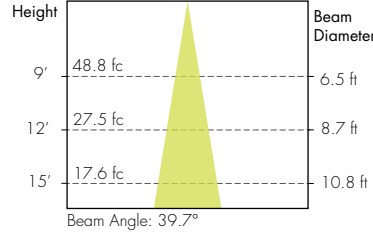

30° Smooth Reflector