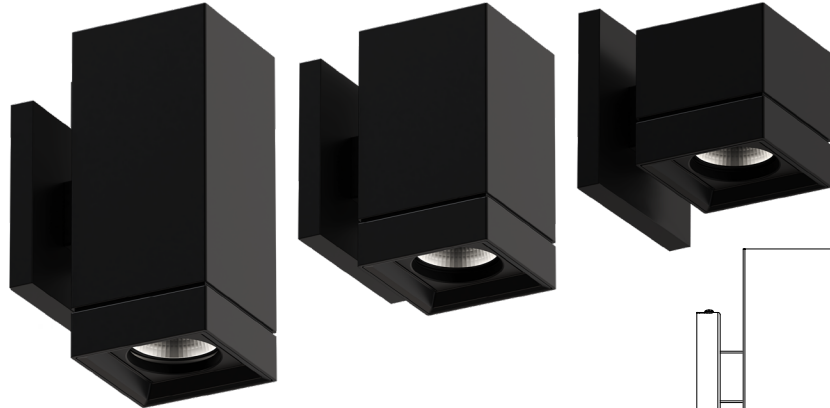

### Features

- Faceted and Smooth reflectors provide beam spreads between 15° to 60°.
- Four output options available up to 2000 lumens.
- Nine driver selections available to cover wide range of applications.
- Five year warranty.