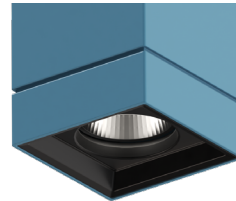

## Premium Finish

Two tone with Black Baffle Finish. Any combination may be used for baffle and body finishes.

**MA**  
Mocha

**CC**  
Charcoal

**CR**  
Cerulean

**FB**  
Firebrick