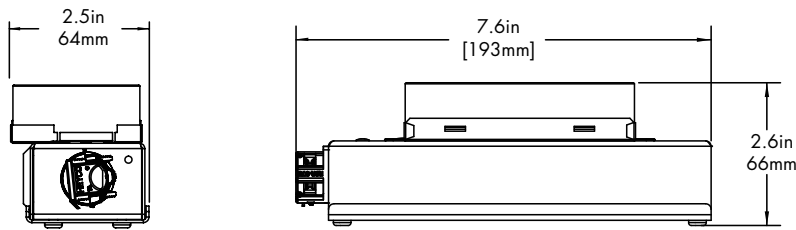

HRM Single with Externally Mounted Driver