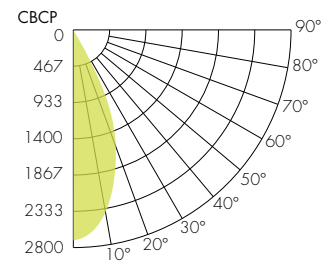

45° Smooth Reflector