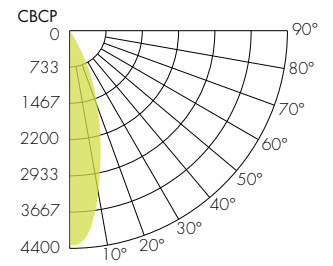

30° Smooth Reflector