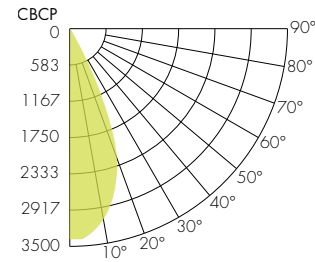

45° Faceted Reflector