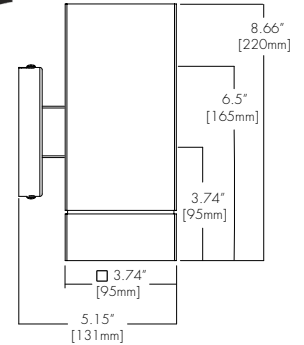

Features

- Faceted and Smooth reflectors provide beam spreads between 15° to 60°.
- Four output options available up to 2000 lumens.
- Nine driver selections available to cover wide range of applications.
- Five year warranty.

Finish Options

- ☐ White
- ☐ Black
- ☐ Silver
- ☐ Mocha
- ☐ Charcoal
- ☐ Cerulean
- ☐ Firebrick

Technical Information

OUTPUT OPTIONS	700 lm	1000 lm	1500lm	2000lm
Fixture wattage	6.1 W	9.1 W	14.9 W	20.0 W
Delivered Lumen at 3500K	631 lm	998 lm	1469 lm	1939 lm
Efficacy	103 lm/W	110 lm/W	99 lm/W	97 lm/W
Center Beam Candlepower (15° Faceted Reflector)	4161 cd	6581 cd	9687 cd	12786 cd

CCT	Multiplier	CRI	TM-30		
			R_f	R_g	R₉
2500K	0.81	92	90	104	77
2700K	0.92	92	91	102	61
3000K	0.97	95	92	102	61
3500K	1.00	95	93	101	72
4000K	1.07	95	92	103	68
6500K	1.05	96	91	100	89

Ordering Code

Integral Driver Example: Fixture LET44-WM-S-07-25K-F15-NA-WH-WH-PHSD-NA
Remote Driver Example: Fixture LET44-WM-S-07-25K-F15-NA-WH-WH-PHSD-NA-HRM-LET44-WM-07-25K-PHSD-NA

Fixture

MODEL	TYPE	SIZE	OUTPUT	CCT	OPTIC	ACCESSORY	BODY FINISH	BAFFLE FINISH
LET44 - Leto 44	WM - Wall Mount	S - Small¹ M - Medium L - Large	07- 700 (6.1W) 10- 1000 (9.1W) 15- 1500 (14.9W) 20- 2000 (20.0W)	25K- 2500K 27K- 2700K 30K- 3000K 35K- 3500K 40K- 4000K 65K- 6500K	F15- 15 Degree, Faceted F30- 30 Degree, Faceted F45- 45 Degree, Faceted F60- 60 Degree, Faceted S30- 30 Degree, Smooth S45- 45 Degree, Smooth	NA - No Accessory CL - Clear Lens DL - Diffusing Lens HC - Honeycomb Louver SL - Solite Lens	Standard WH - White BK - Black SL - Silver Premium² MA - Mocha CC - Charcoal CR - Cerulean FB - Firebrick	Standard WH - White BK - Black SL - Silver Premium² MA - Mocha CC - Charcoal CR - Cerulean FB - Firebrick
				DRIVER	DRIVER OPTIONS⁶			

- PHSD - Forward/Reverse Phase, 1% Dimming, 120V Only
- 010S - 0-10V, 1% Dimming, 120/277V
- 0103 - 0-10V, 1% Dimming, 347V Only⁴
- 010L - EldoLED, 0-10V, Linear, 0.1% Dimming, 120/277V⁴
- 010G - EldoLED, 0-10V, Log, 0.1% Dimming, 120/277V⁴
- DALI - EldoLED, DALI Protocol 2, DT-6, 0.1% Dimming, 120/277V⁴
- DALI8 - EldoLED, DALI Protocol 2, DT-8, 0.1% Dimming, 120/277V⁴
- LUTE - Lutron Hilume Ecodigital, 1% Dimming, 120V/277V^{5,4}
- DMX - EldoLED, DMX, 0.1% Dimming, 120V/277V⁴

- NA - None
- EMG - Emergency Driver^{4,5}

- 1 - Size Small max output is 1500 lumens.
- 2 - Premium finishes may have extended lead times. Custom RALs are available, please consult Inside Sales with specific request.
- 3 - LUTE driver is not available at 700 lumens.

- 4 - Drivers: 0103/010L/010G/DALI/DALI8/DMX/LUTE/EMG always require a remote driver.
- 5 - Emergency option comes prewired from factory with driver in remote housing. 8W of continuous power provided for a minimum of 90 minutes. Must be installed within 30 feet of luminaire using 18 AWG wire. Not available with 0103, DMX, DALI8 or LUTE Driver.
- 6 - AWNR/CSMB available upon request, contact Senso for details.

CONTACT FACTORY FOR MORE OPTIONS.