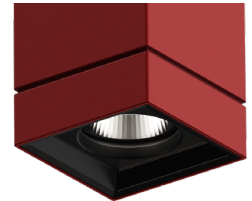

## Premium Finish

Two tone with Black Baffle Finish. Any combination may be used for baffle and body finishes.

**MA**  
Mocha

**CC**  
Charcoal

**CR**  
Cerulean

**FB**  
Firebrick