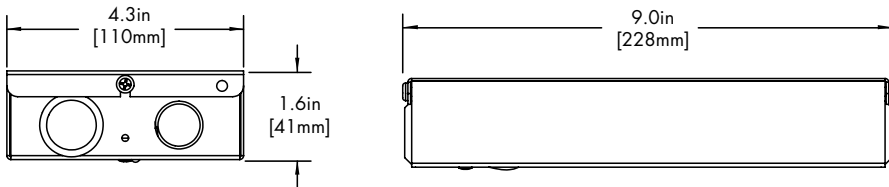

Remote Driver Housing

Depending on the options selected in the order code on page 1, a Remote Driver Housing may be required. This will automatically be generated and put on your order as necessary.

REMOTE DRIVER	MODEL	OUTPUT	CCT	DRIVER	DRIVER OPTIONS
HRM-Housing, Remote	LET44-WM-Leto 44 Wall Mount	Same as Fixture	Same as Fixture	Same as Fixture	Same as Fixture

Maximum mounting distance to luminaire using 18 AWG wire								
PHSD	010S	0103	010L	010G	DALI	DALI8	LUTE	DMX
16'	16'	16'	72'	72'	72'	72'	15'	149'

4" J-box

Minimum volume required to mount drivers in junction box: 70mm x 40mm x 30mm.

Driver
PHSD
010S

HRM Single with Externally Mounted Driver

Driver
0103
010L
010G
DALI
LUTE

HRM Double

Driver
DALI8
DMX

EMG Emergency Driver

120 minute EMG operation time.

Driver
EMG