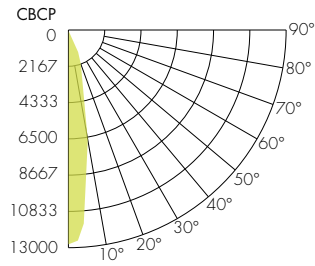

Photometry

15° Faceted Reflector