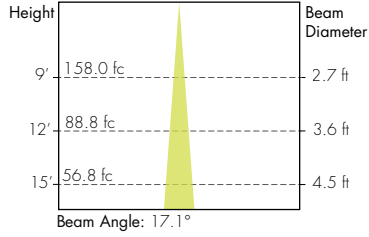

Photometry

15° Faceted Reflector