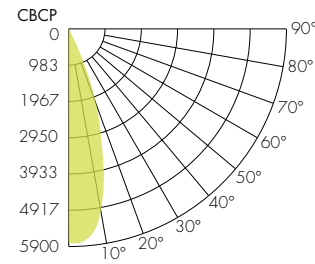

30° Faceted Reflector