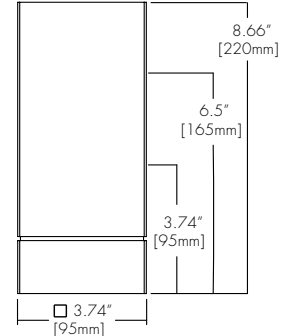

Finish Options

- White
- Black
- Silver
- Mocha
- Charcoal
- Cerulean
- Firebrick

Technical Information

TYPE	WD1830				TW2765
	700 lm	1000lm	1500lm	2000lm	1500lm
OUTPUT OPTIONS	700 lm	1000lm	1500lm	2000lm	1500lm
Fixture wattage	7.2 W	11.4 W	16.3 W	21.6 W	22.6 W
Delivered Lumen	719 lm	1154 lm	1628 lm	2063 lm	1786 lm
Efficacy	100 lm/W	101 lm/W	100 lm/W	96 lm/W	79 lm/W
Center Beam Candlepower (15° Faceted Reflector)	3277 cd	5260 cd	7421 cd	9404 cd	7432 cd