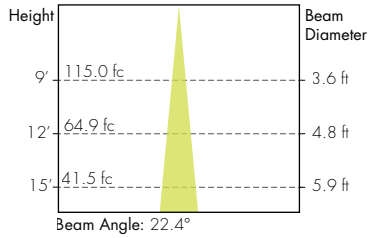

Photometry

15° Faceted Reflector