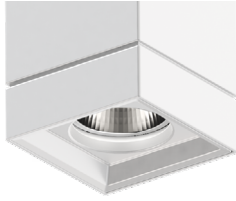

LETO 44

SURFACE MOUNT CYLINDER
TUNABLE WHITE & WARM DIM

Standard Finish

BK
Black

WH
White

SL
Silver

Premium Finish

Two tone with Black Baffle Finish. Any combination may be used for baffle and body finishes.

MA
Mocha

CC
Charcoal

CR
Cerulean

FB
Firebrick