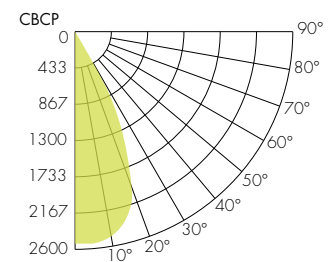

COLOR VECTOR GRAPHIC

Warm Dim 3000K

COLOR VECTOR GRAPHIC

Tunable White 2700K

COLOR VECTOR GRAPHIC

Tunable White 6500K

COLOR VECTOR GRAPHIC

Photometry

15° Faceted Reflector

30° Smooth Reflector

30° Faceted Reflector

45° Smooth Reflector

45° Faceted Reflector

60° Faceted Reflector