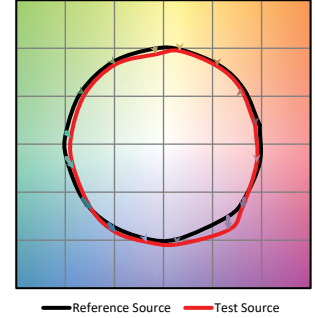

COLOR VECTOR GRAPHIC

Warm Dim 3000K

COLOR VECTOR GRAPHIC

Tunable White 2700K

COLOR VECTOR GRAPHIC

Tunable White 6500K

COLOR VECTOR GRAPHIC

Photometry