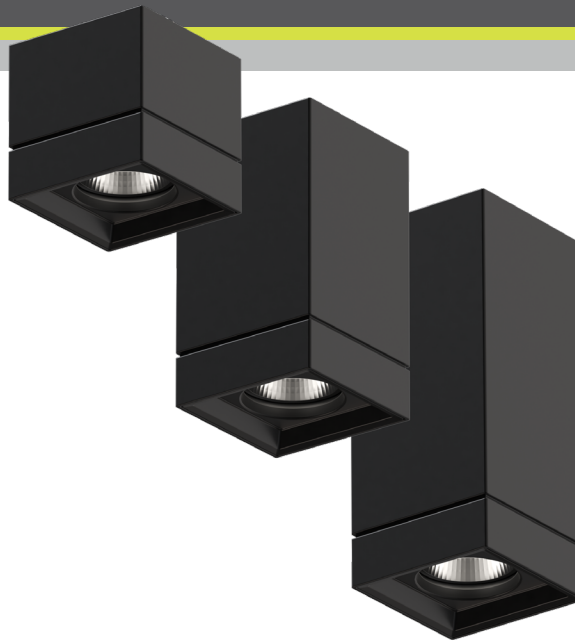

LETO 44

SURFACE MOUNT CYLINDER
TUNABLE WHITE & WARM DIM

Features

- Faceted and Smooth reflectors provide beam spreads between 15° to 60°.
- Four output options available up to 2000 lumens.
- Nine driver selections available to cover wide range of applications.
- Five year warranty.

Finish Options

- White
- Black
- Silver
- Mocha
- Charcoal
- Cerulean
- Firebrick

Technical Information

TYPE	WD1830				TW2765
	700 lm	1000lm	1500lm	2000lm	1500lm
OUTPUT OPTIONS	700 lm	1000lm	1500lm	2000lm	1500lm
Fixture wattage	7.2 W	11.4 W	16.3 W	21.6 W	22.6 W
Delivered Lumen	719 lm	1154 lm	1628 lm	2063 lm	1786 lm
Efficacy	100 lm/W	101 lm/W	100 lm/W	96 lm/W	79 lm/W
Center Beam Candlepower (15° Faceted Reflector)	3277 cd	5260 cd	7421 cd	9404 cd	7432 cd