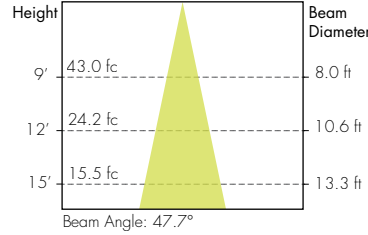

COLOR VECTOR GRAPHIC

Warm Dim 3000K

COLOR VECTOR GRAPHIC

Tunable White 2700K

COLOR VECTOR GRAPHIC

Tunable White 6500K

COLOR VECTOR GRAPHIC

Photometry

15° Faceted Reflector

30° Smooth Reflector

30° Faceted Reflector

45° Smooth Reflector

45° Faceted Reflector

60° Faceted Reflector