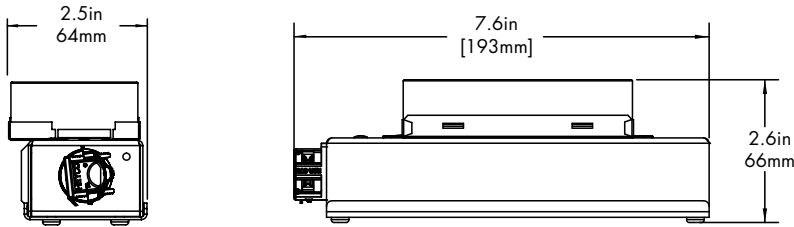

HRM Single with Externally Mounted Driver