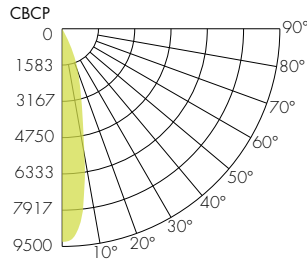

COLOR VECTOR GRAPHIC

Warm Dim 3000K

COLOR VECTOR GRAPHIC

Tunable White 2700K

COLOR VECTOR GRAPHIC

Tunable White 6500K

COLOR VECTOR GRAPHIC

Photometry

15° Faceted Reflector

30° Smooth Reflector

30° Faceted Reflector

45° Smooth Reflector

45° Faceted Reflector

60° Faceted Reflector