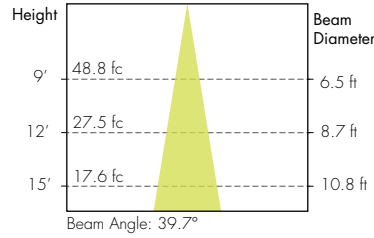

30° Smooth Reflector