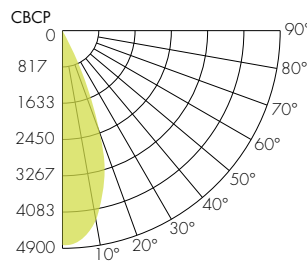

COLOR VECTOR GRAPHIC

Warm Dim 3000K

COLOR VECTOR GRAPHIC

Tunable White 2700K

COLOR VECTOR GRAPHIC

Tunable White 6500K

COLOR VECTOR GRAPHIC

Photometry

15° Faceted Reflector

30° Smooth Reflector

30° Faceted Reflector

45° Smooth Reflector

45° Faceted Reflector

60° Faceted Reflector