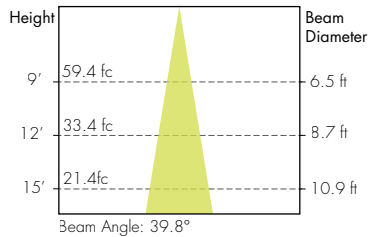

30° Faceted Reflector