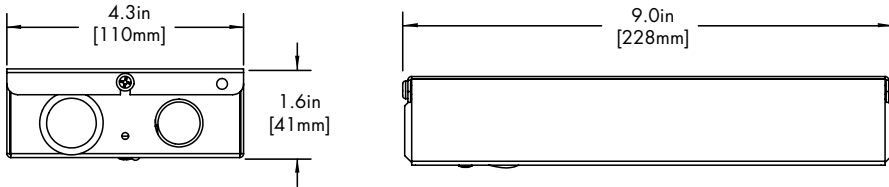

LETO 44

SURFACE MOUNT CYLINDER
TUNABLE WHITE & WARM DIM

Remote Driver Housing

Depending on the options selected in the order code on page 1, a Remote Driver Housing may be required. This will automatically be generated and put on your order as necessary.

REMOTE DRIVER	MODEL	OUTPUT	CCT	DRIVER	DRIVER OPTIONS
HRM-Housing, Remote	LET44-SM-Leto 44 Surface Mount	Same as Fixture	Same as Fixture	Same as Fixture	Same as Fixture

Maximum mounting distance to luminaire using 18 AWG wire								
PHSD	010S	0103	010L	010G	DALI	DALI8	LUTE	DMX
16'	16'	16'	72'	72'	72'	72'	15'	149'

4" J-box

Minimum volume required to mount drivers in junction box: 70mm x 40mm x 30mm.

Driver
PHSD
010S

HRM Single with Externally Mounted Driver

Driver
0103
010L
010G
DALI
LUTE

HRM Double

Driver
DALI8
DMX

EMG Emergency Driver

120 minute EMG operation time.

Driver
EMG