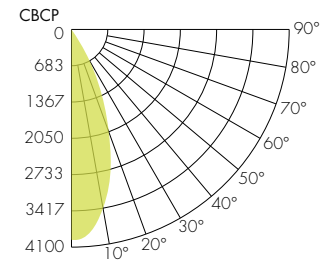

COLOR VECTOR GRAPHIC

Warm Dim 3000K

COLOR VECTOR GRAPHIC

Tunable White 2700K

COLOR VECTOR GRAPHIC

Tunable White 6500K

COLOR VECTOR GRAPHIC

Photometry

15° Faceted Reflector

30° Smooth Reflector

30° Faceted Reflector

45° Smooth Reflector

45° Faceted Reflector

60° Faceted Reflector