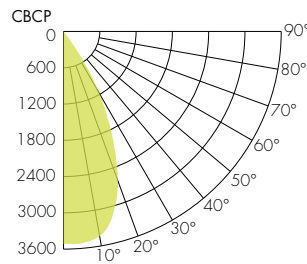

COLOR VECTOR GRAPHIC

Warm Dim 3000K

COLOR VECTOR GRAPHIC

Tunable White 2700K

COLOR VECTOR GRAPHIC

Tunable White 6500K

COLOR VECTOR GRAPHIC

Photometry

15° Faceted Reflector

30° Smooth Reflector

30° Faceted Reflector

45° Smooth Reflector

45° Faceted Reflector

60° Faceted Reflector