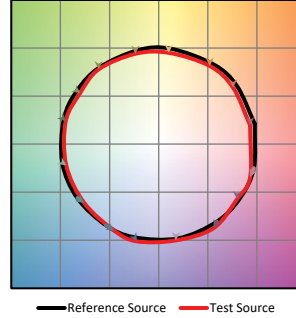

COLOR VECTOR GRAPHIC

Warm Dim 3000K

COLOR VECTOR GRAPHIC

Tunable White 2700K

COLOR VECTOR GRAPHIC

Tunable White 6500K

COLOR VECTOR GRAPHIC

Photometry