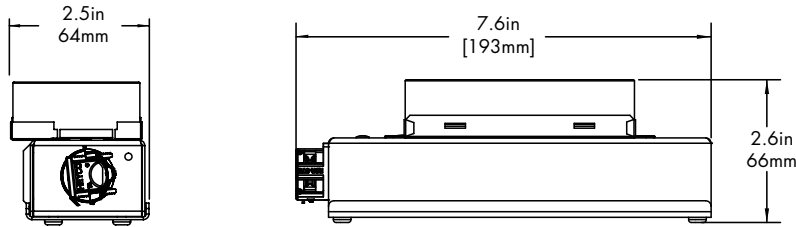

HRM Single with Externally Mounted Driver