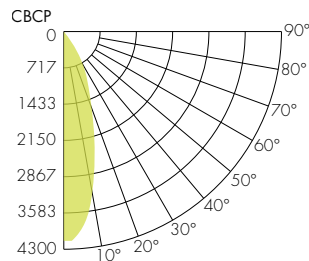

TM-30

Warm Dim 1800K

COLOR VECTOR GRAPHIC

— Reference Source — Test Source

Warm Dim 3000K

COLOR VECTOR GRAPHIC

— Reference Source — Test Source

Tunable White 2700K

COLOR VECTOR GRAPHIC

— Reference Source — Test Source

Tunable White 6500K

COLOR VECTOR GRAPHIC

— Reference Source — Test Source

Photometry

10° Faceted Reflector

60° Faceted Reflector

18° Faceted Reflector

30° Smooth Reflector

30° Faceted Reflector

45° Smooth Reflector

45° Faceted Reflector

80° Smooth Reflector