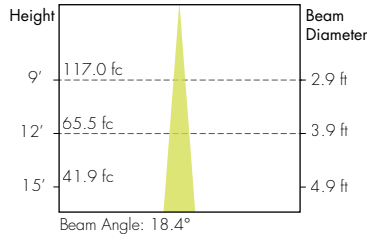

18° Faceted Reflector