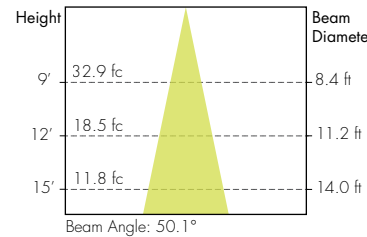

COLOR VECTOR GRAPHIC

— Reference Source — Test Source

Tunable White 6500K

COLOR VECTOR GRAPHIC

— Reference Source — Test Source

Photometry

10° Faceted Reflector

60° Faceted Reflector

18° Faceted Reflector

30° Smooth Reflector

30° Faceted Reflector

45° Smooth Reflector

45° Faceted Reflector

80° Smooth Reflector