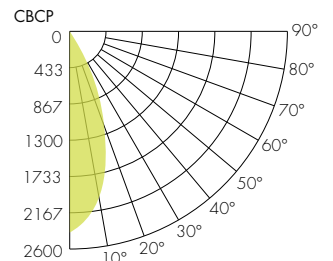

TM-30

Warm Dim 1800K

COLOR VECTOR GRAPHIC

— Reference Source — Test Source

Warm Dim 3000K

COLOR VECTOR GRAPHIC

— Reference Source — Test Source

Tunable White 2700K

COLOR VECTOR GRAPHIC

— Reference Source — Test Source

Tunable White 6500K

COLOR VECTOR GRAPHIC

— Reference Source — Test Source

Photometry

10° Faceted Reflector

60° Faceted Reflector

18° Faceted Reflector

30° Smooth Reflector

30° Faceted Reflector

45° Smooth Reflector

45° Faceted Reflector

80° Smooth Reflector