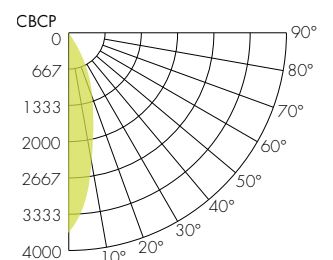

TM-30

Warm Dim 1800K

COLOR VECTOR GRAPHIC

— Reference Source — Test Source

Warm Dim 3000K

COLOR VECTOR GRAPHIC

— Reference Source — Test Source

Tunable White 2700K

COLOR VECTOR GRAPHIC

— Reference Source — Test Source

Tunable White 6500K

COLOR VECTOR GRAPHIC

— Reference Source — Test Source

Photometry

10° Faceted Reflector

60° Faceted Reflector

18° Faceted Reflector

30° Smooth Reflector

30° Faceted Reflector

45° Smooth Reflector

45° Faceted Reflector

80° Smooth Reflector