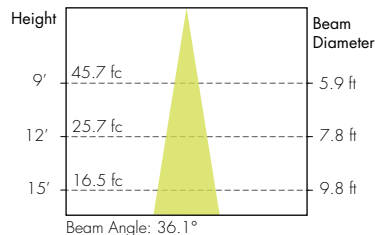

30° Smooth Reflector