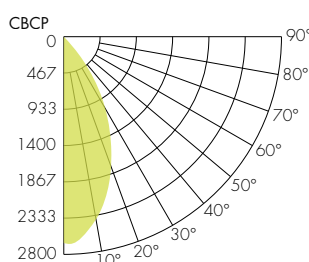

TM-30

Warm Dim 1800K

COLOR VECTOR GRAPHIC

— Reference Source — Test Source

Warm Dim 3000K

COLOR VECTOR GRAPHIC

— Reference Source — Test Source

Tunable White 2700K

COLOR VECTOR GRAPHIC

— Reference Source — Test Source

Tunable White 6500K

COLOR VECTOR GRAPHIC

— Reference Source — Test Source

Photometry

10° Faceted Reflector

60° Faceted Reflector

18° Faceted Reflector

30° Smooth Reflector

30° Faceted Reflector

45° Smooth Reflector

45° Faceted Reflector

80° Smooth Reflector