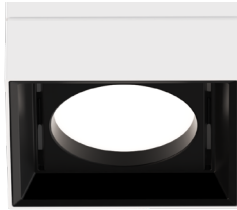

LETO 44 PLUS

WALL MOUNT CYLINDER
TUNABLE WHITE & WARM DIM

Features

- Faceted and Smooth metal reflectors provide beam spreads between 10° to 80°.
- Four output options available up to 2000 lumens.
- Nine drivers selections available to cover wide range of applications.
- Five year warranty.

CONTACT FACTORY FOR MORE OPTIONS.

LETO 44 PLUS

WALL MOUNT CYLINDER
TUNABLE WHITE & WARM DIM

Lens

CL
Clear Lens

DL
Diffusing Lens

HC
Honeycomb

SL
Solite Lens

Optics

FXF (10°, 18°, 30°, 45°, 60°)
Faceted Reflector

SXX (30°, 45°, 80°)
Smooth Reflector

LETO 44 PLUS

WALL MOUNT CYLINDER
TUNABLE WHITE & WARM DIM

Remote Driver Housing

Depending on the options selected in the order code on page 1, a Remote Driver Housing may be required. This will automatically be generated and put on your order as necessary.