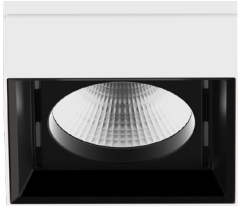

LETO 44 PLUS

WALL MOUNT CYLINDER
TUNABLE WHITE & WARM DIM

Features

- Faceted and Smooth metal reflectors provide beam spreads between 10° to 80°.
- Four output options available up to 2000 lumens.
- Nine drivers selections available to cover wide range of applications.
- Five year warranty.

CONTACT FACTORY FOR MORE OPTIONS.

LETO 44 PLUS

WALL MOUNT CYLINDER
TUNABLE WHITE & WARM DIM

Lens

CL
Clear Lens

DL
Diffusing Lens

HC
Honeycomb

SL
Solite Lens

Optics

FXF (10°, 18°, 30°, 45°, 60°)
Faceted Reflector

SXX (30°, 45°, 80°)
Smooth Reflector

LETO 44 PLUS

WALL MOUNT CYLINDER
TUNABLE WHITE & WARM DIM

Remote Driver Housing

Depending on the options selected in the order code on page 1, a Remote Driver Housing may be required. This will automatically be generated and put on your order as necessary.