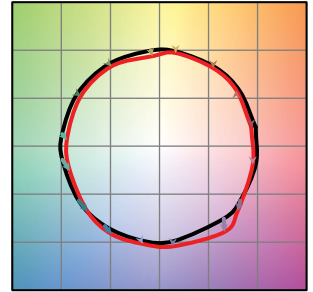

TM-30

Warm Dim 1800K

COLOR VECTOR GRAPHIC

— Reference Source — Test Source

Warm Dim 3000K

COLOR VECTOR GRAPHIC

— Reference Source — Test Source

Tunable White 2700K

COLOR VECTOR GRAPHIC

— Reference Source — Test Source

Tunable White 6500K

COLOR VECTOR GRAPHIC

— Reference Source — Test Source

Photometry

10° Faceted Reflector

60° Faceted Reflector