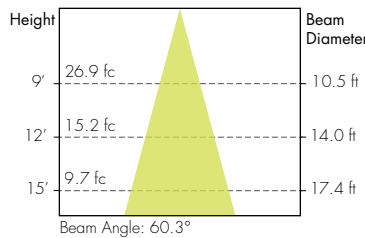

TM-30

Warm Dim 1800K

COLOR VECTOR GRAPHIC

— Reference Source — Test Source

Warm Dim 3000K

COLOR VECTOR GRAPHIC

— Reference Source — Test Source

Tunable White 2700K

COLOR VECTOR GRAPHIC

— Reference Source — Test Source

Tunable White 6500K

COLOR VECTOR GRAPHIC

— Reference Source — Test Source

Photometry

10° Faceted Reflector

60° Faceted Reflector