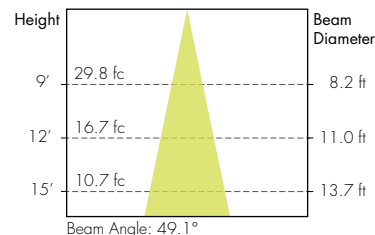

COLOR VECTOR GRAPHIC

— Reference Source — Test Source

Tunable White 6500K

COLOR VECTOR GRAPHIC

— Reference Source — Test Source

Photometry

10° Faceted Reflector

60° Faceted Reflector

18° Faceted Reflector

30° Smooth Reflector

30° Faceted Reflector

45° Smooth Reflector

45° Faceted Reflector

80° Smooth Reflector