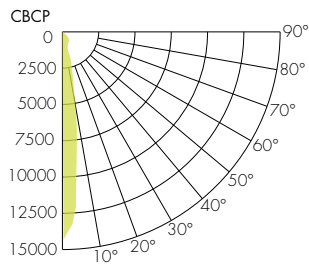

TM-30

Warm Dim 1800K

COLOR VECTOR GRAPHIC

— Reference Source — Test Source

Warm Dim 3000K

COLOR VECTOR GRAPHIC

— Reference Source — Test Source

Tunable White 2700K

COLOR VECTOR GRAPHIC

— Reference Source — Test Source

Tunable White 6500K

COLOR VECTOR GRAPHIC

— Reference Source — Test Source

Photometry

10° Faceted Reflector

60° Faceted Reflector

18° Faceted Reflector

30° Smooth Reflector

30° Faceted Reflector

45° Smooth Reflector

45° Faceted Reflector

80° Smooth Reflector