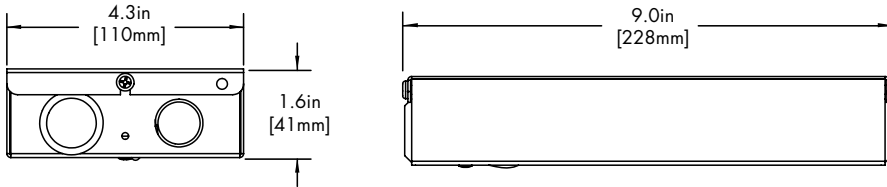

LETO 44 PLUS

WALL MOUNT CYLINDER
TUNABLE WHITE & WARM DIM

Remote Driver Housing

Depending on the options selected in the order code on page 1, a Remote Driver Housing may be required. This will automatically be generated and put on your order as necessary.

REMOTE DRIVER	MODEL	OUTPUT	CCT	DRIVER	DRIVER OPTIONS
HRM-Housing, Remote	LET44P-WM-Leto 44 Plus Wall Mount	Same as Fixture	Same as Fixture	Same as Fixture	Same as Fixture

Maximum mounting distance to luminaire using 18 AWG wire								
PHSD	010S	0103	010L	010G	DALI	DALI8	LUTE	DMX
16'	16'	16'	72'	72'	72'	72'	15'	149'

4" J-box

Minimum volume required to mount drivers in junction box: 70mm x 40mm x 30mm.

Driver
PHSD
010S

HRM Single with Externally Mounted Driver

Driver
0103
010L
010G
DALI
LUTE

HRM Double

Driver
DALI8
DMX

EMG Emergency Driver

120 minute EMG operation time.

Driver
EMG