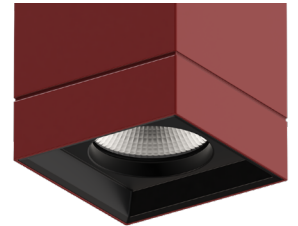

Premium Finish

Two tone with Black Baffle Finish. Any combination may be used for baffle and body finishes.

MA
Mocha

CC
Charcoal

CR
Cerulean

FB
Firebrick

LETO 44 PLUS

WALL MOUNT CYLINDER
TUNABLE WHITE & WARM DIM