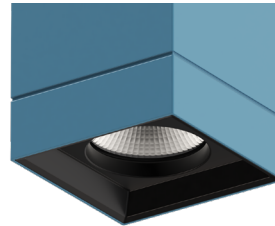

Premium Finish

Two tone with Black Baffle Finish. Any combination may be used for baffle and body finishes.

MA
Mocha

CC
Charcoal

CR
Cerulean

FB
Firebrick

LETO 44 PLUS

WALL MOUNT CYLINDER
TUNABLE WHITE & WARM DIM