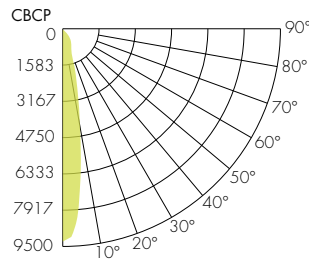

TM-30

Warm Dim 1800K

COLOR VECTOR GRAPHIC

— Reference Source — Test Source

Warm Dim 3000K

COLOR VECTOR GRAPHIC

— Reference Source — Test Source

Tunable White 2700K

COLOR VECTOR GRAPHIC

— Reference Source — Test Source

Tunable White 6500K

COLOR VECTOR GRAPHIC

— Reference Source — Test Source

Photometry

10° Faceted Reflector

60° Faceted Reflector

18° Faceted Reflector

30° Smooth Reflector

30° Faceted Reflector

45° Smooth Reflector

45° Faceted Reflector

80° Smooth Reflector