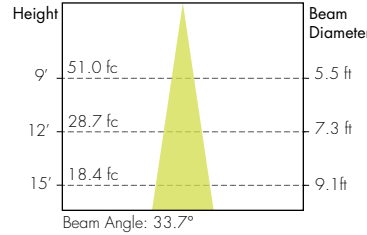

30° Faceted Reflector