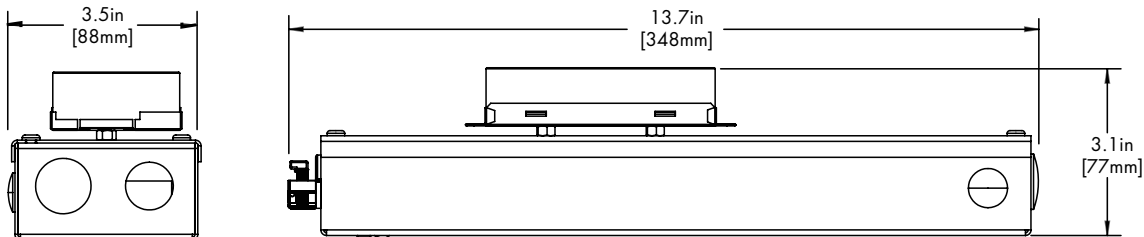

EMG Emergency Driver

120 minute EMG operation time.