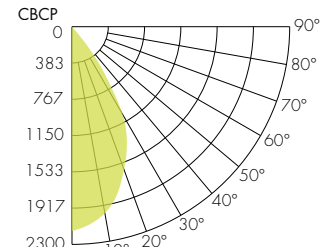

TM-30

Warm Dim 1800K

COLOR VECTOR GRAPHIC

— Reference Source — Test Source

Warm Dim 3000K

COLOR VECTOR GRAPHIC

— Reference Source — Test Source

Tunable White 2700K

COLOR VECTOR GRAPHIC

— Reference Source — Test Source

Tunable White 6500K

COLOR VECTOR GRAPHIC

— Reference Source — Test Source

Photometry

10° Faceted Reflector

60° Faceted Reflector

18° Faceted Reflector

30° Smooth Reflector

30° Faceted Reflector

45° Smooth Reflector

45° Faceted Reflector

80° Smooth Reflector