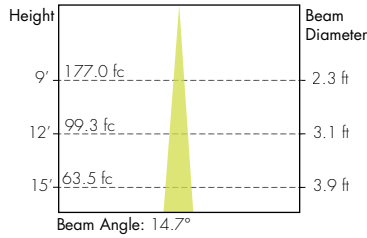

TM-30

Warm Dim 1800K

COLOR VECTOR GRAPHIC

— Reference Source — Test Source

Warm Dim 3000K

COLOR VECTOR GRAPHIC

— Reference Source — Test Source

Tunable White 2700K

COLOR VECTOR GRAPHIC

— Reference Source — Test Source

Tunable White 6500K

COLOR VECTOR GRAPHIC

— Reference Source — Test Source

Photometry

10° Faceted Reflector

60° Faceted Reflector