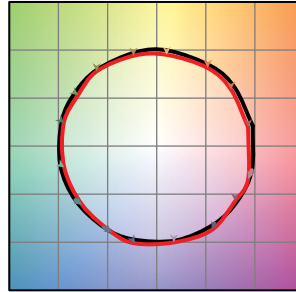

## TM-30

Warm Dim 1800K

COLOR VECTOR GRAPHIC

— Reference Source — Test Source

Warm Dim 3000K

COLOR VECTOR GRAPHIC

— Reference Source — Test Source

Tunable White 2700K

COLOR VECTOR GRAPHIC

— Reference Source — Test Source

Tunable White 6500K

COLOR VECTOR GRAPHIC

— Reference Source — Test Source

## Photometry

Tested with Clear Lens.