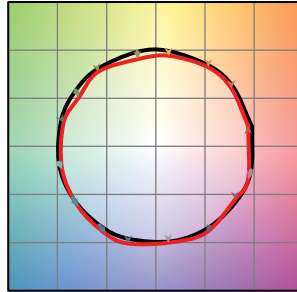

## TM-30

Warm Dim 1800K

COLOR VECTOR GRAPHIC

— Reference Source — Test Source

Warm Dim 3000K

COLOR VECTOR GRAPHIC

— Reference Source — Test Source

Tunable White 2700K

COLOR VECTOR GRAPHIC

— Reference Source — Test Source

Tunable White 6500K

COLOR VECTOR GRAPHIC

— Reference Source — Test Source

## Photometry

Tested with Clear Lens.