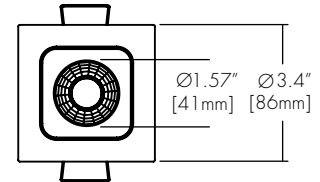

Features

- Faceted metal reflectors provide beam spreads between 20° to 60°.
- Warm Dim output options available up to 1000 lumens. Tunable White is only available with 1500 lumens.
- Nine drivers selections available to cover wide range of applications.
- Five year warranty.