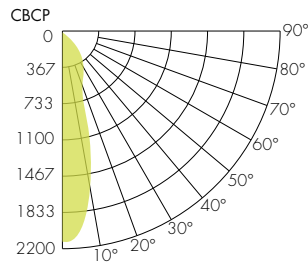

20° Faceted Reflector