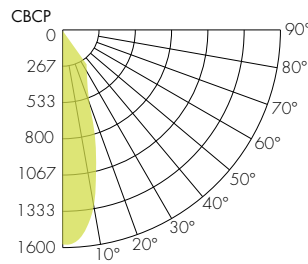

30° Faceted Reflector