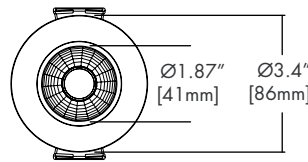

Features

- Faceted metal reflectors provide beam spreads between 20° to 60°.
- Warm Dim output options available up to 1000 lumens. Tunable White is only available with 1500 lumens.
- Nine drivers selections available to cover wide range of applications.
- Five year warranty.