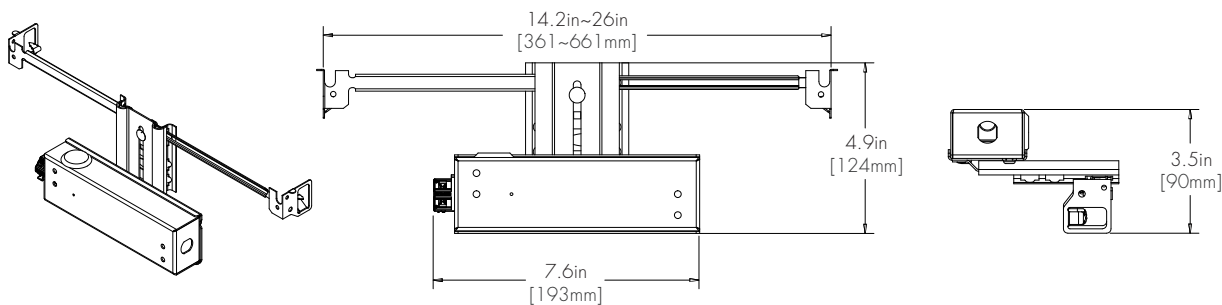

Driver	+	Driver Option
PHSD	+	NA