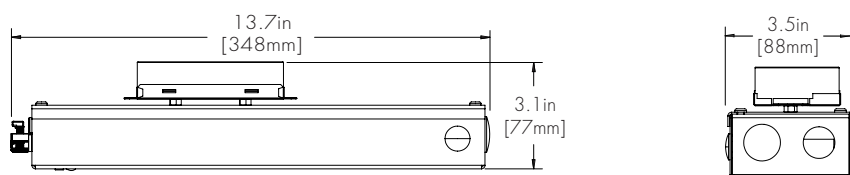

EMG Emergency Driver (120 minutes EMG operation time)

Driver	+	Driver Option
O10L	+	EMG
O10G	+	EMG
O10S	+	EMG
DALI	+	EMG
PHSD	+	EMG