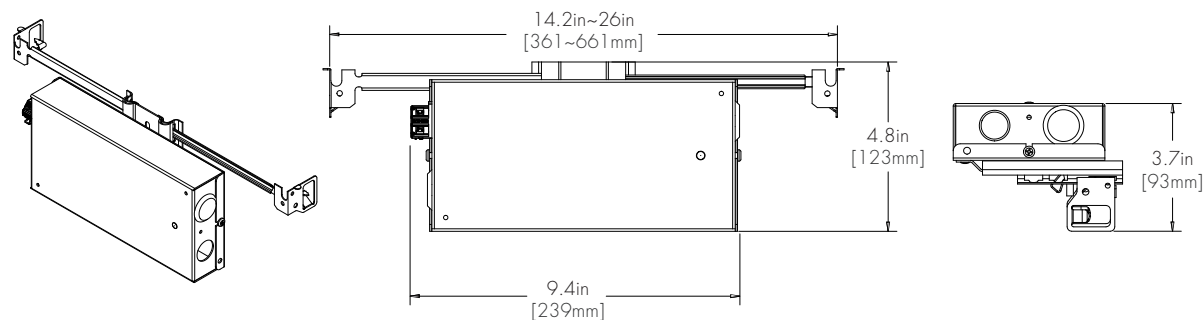

HRM Double

Driver	+	Driver Option
DALI8	+	NA
DMX	+	NA