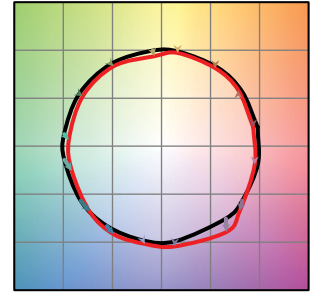

— Reference Source — Test Source

Tunable White 6500K

COLOR VECTOR GRAPHIC