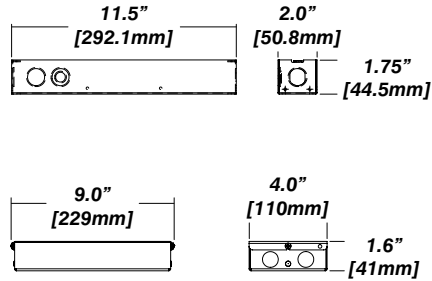

Standard Senso Housing - 910

Dimension

Included

Unless specified otherwise, this is provided as standard

- Bar hanger** • Length: from 14-3/16" to 26"
- Driver with enclosure** • Galvanized steel enclosure
- Security wire** • Flexible aircraft cable, 12" long
- Easy to clip snap body included