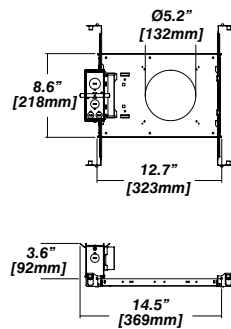

Dimension

Included

- **Plaster Frame** • Galvanized steel construction with cut-out to
- **Bar hanger** • Length: from 14-3/16" to 26"
- **Security wire** • Flexible aircraft cable, 12" long
- Easy to clip snap body included