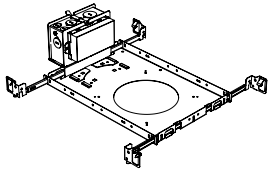

New Construction - 915