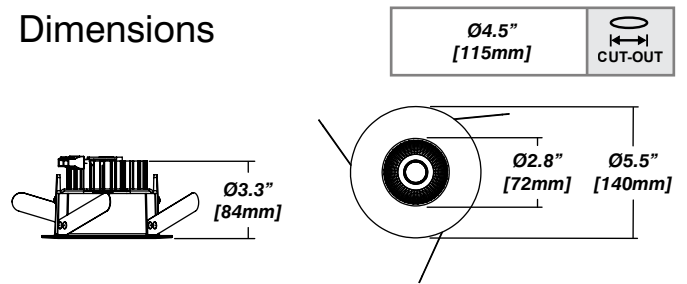

*Full Color Metric Info Available at Sensolighting.com

LED Module Performance

Output: Up to 95 lumen/Watt

Efficacy: Color consistency within a 3-MacAdam Ellipse

CCT: 2500K - 6500K

Color Rendering: 93+ CRI

Min. R Values: R⁹ - 60 R^f - 90 R^a - 100

Driver and Power Consumption

Dimming: 1% dimming standard with 0.1% option
Casambi wireless control available

Ripple: Industry leading Low ripple

Efficiency: Power Factor >0.9

Efficiency over 85%

Class 2 output for safety

Installation: Remote mounted

Lumen Option	700lm	1000lm	1500lm	2000lm	3000lm
Fixture Wattage	7.5W	10.2W	16.4W	19.8W	31.8W
Delivered Lumen	682lm	968lm	1498lm	1811lm	2941lm

Installation

- For new and retrofit installations
- Holds in place with three friction fit spring clips
- Simple connection between fixture and driver via quick connect
- Available for wet rated in single version.

Construction / Finish

- Custom finishes are available
- Die cast aluminum trim
- Made in Canada

Dimensions