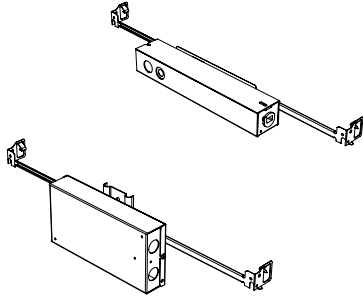

Installation

- For new and retrofit installations
- Holds in place with three friction fit spring clips
- Simple connection between fixture and driver via quick connect
- Available for wet rated in single version.

Standard Senso Housing - 910

Dimension

Included

Unless specified otherwise, this is provided as standard

- Bar hanger** • Length: from 14-3/16" to 26"
- Driver with enclosure** • Galvanized steel enclosure
- Security wire** • Flexible aircraft cable, 12" long
- Easy to clip snap body included