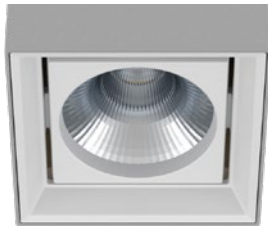

# LETO 44 P SML

PENDANT LED DOWNLIGHT

**Leto 44 P SML - Pendant LED Downlight.** As a perfect cube, Leto 44 P SML can be used as both a standalone figure as well as in an array with other Leto 44 P SML fixtures.

## Construction / Finish

- High quality, scratch resistant powder coated finish in standard, premium or custom colors
- Aluminum extruded Body
- Made in Canada

## Reflector

Senso metal spun faceted reflectors are specifically designed to retain as much light as possible. This results in a more power efficient fixture with a higher delivered lumen.