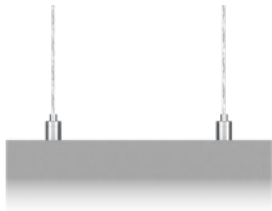

# LETO 44 P SML

PENDANT LED DOWNLIGHT

**Leto 44 P SML - Pendant LED Downlight.** As a perfect cube, Leto 44 P SML can be used as both a standalone figure as well as in an array with other Leto 44 P SML fixtures.

## Suspension

**2 Aircraft Cable  
w/ Feed Cable**

**Solid Stem**

**2 Powered Aircraft**