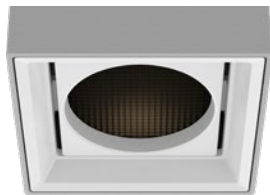

Honeycomb Mesh