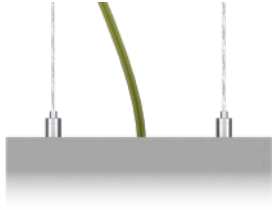

LETO 44 P SML

PENDANT LED DOWNLIGHT

Suspension

**2 Aircraft Cable
w/ Feed Cable**