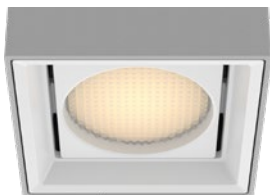

## Reflector

Senso metal spun faceted reflectors are specifically designed to retain as much light as possible. This results in a more power efficient fixture with a higher delivered lumen.

## Accessories

**Diffusing Lens**

**Honeycomb Mesh**

**Solite Lens**