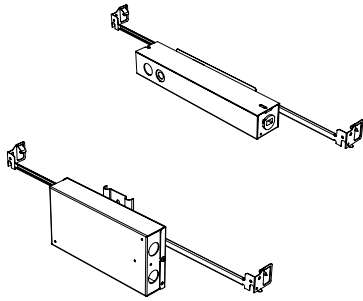

Standard Senso Housing - 910