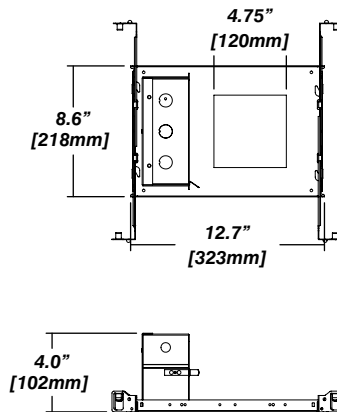

Dimension

Included

- Plaster Frame • Galvanized steel construction with cut-out to
- Bar hanger • Length: from 14-3/16" to 26"
- Security wire • Flexible aircraft cable, 12" long
- Easy to clip snap body included