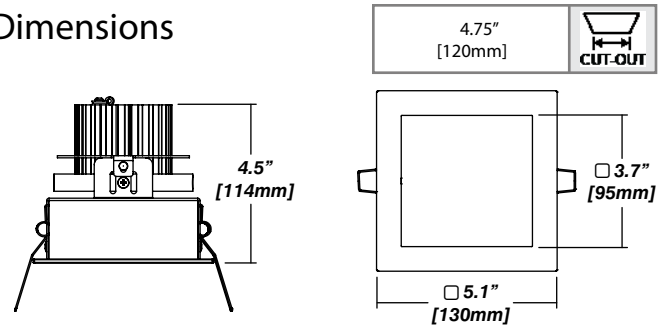

Dimensions