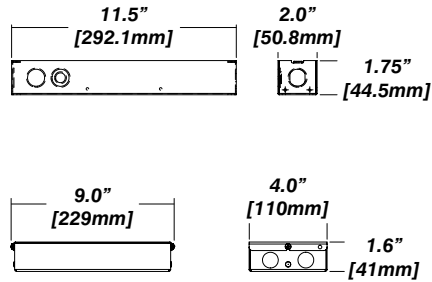

LETO 1 WET

WET RATED RECESSED LED DOWNLIGHT

Standard Senso Housing - 910

Dimension

Included

Unless specified otherwise, this is provided as standard

- Bar hanger • Length: from 14-3/16" to 26"
- Driver with enclosure • Galvanized steel enclosure
- Security wire • Flexible aircraft cable, 12" long
- Easy to clip snap body included