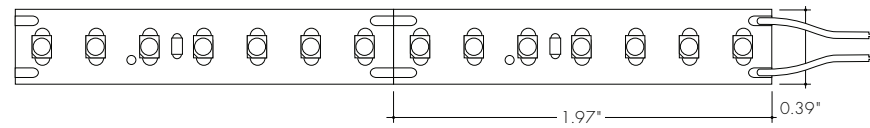

# of Conductors	Cut Increment	Led Pitch	Tape Width
2	1.97"	0.28"	0.39"

LL30

LL42-HO