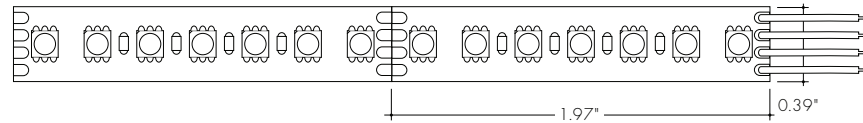

LLRGB42-SO

# of Conductors	Cut Increment	Led Pitch	Tape Width
4	1.97"	0.28"	0.39"