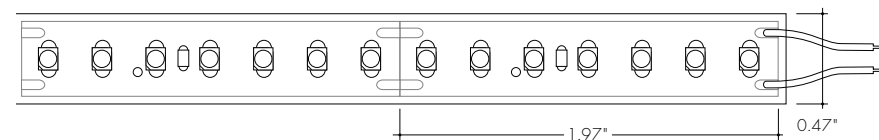

LL42WET-T-VHO

# of Conductors	Cut Increment	Led Pitch	Tape Width
2	1.97"	0.28"	0.47"