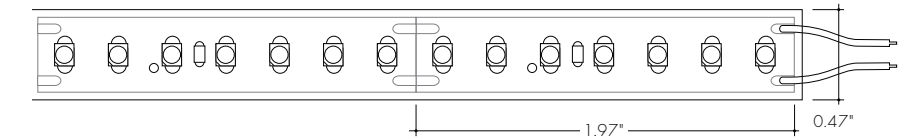

LL42WET-T-HO

# of Conductors	Cut Increment	Led Pitch	Tape Width
2	1.97"	0.28"	0.47"