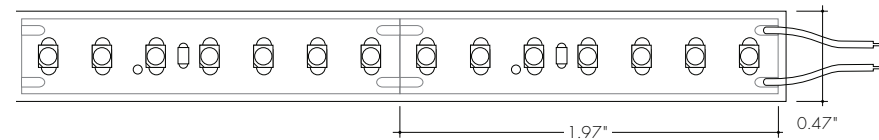

LL42WET-T-VHO

# of Conductors	Cut Increment	Led Pitch	Tape Width
2	1.97"	0.28"	0.47"