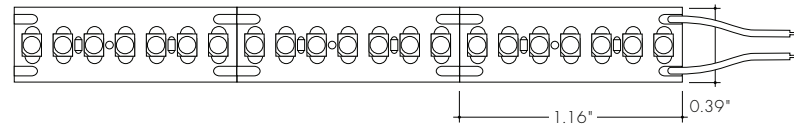

LL72-SO

# of Conductors	Cut Increment	Led Pitch	Tape Width
2	1.16"	0.17"	0.39"