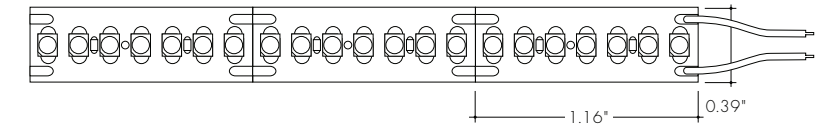

LL72-VHO

# of Conductors	Cut Increment	Led Pitch	Tape Width
2	1.16"	0.17"	0.39"