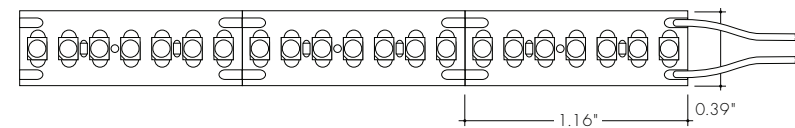

LL72-SO

# of Conductors	Cut Increment	Led Pitch	Tape Width
2	1.16"	0.17"	0.39"

LL72