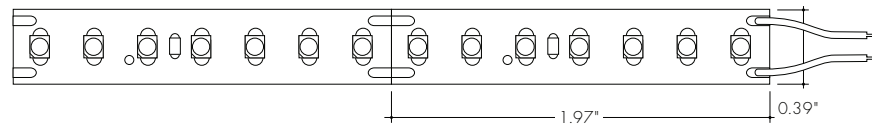

# of Conductors	Cut Increment	Led Pitch	Tape Width
2	1.97"	0.28"	0.39"

LL30

LL42-HO