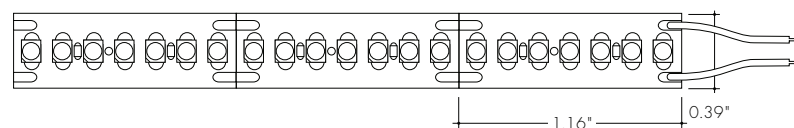

# of Conductors	Cut Increment	Led Pitch	Tape Width
2	1.16"	0.17"	0.39"

LLX22