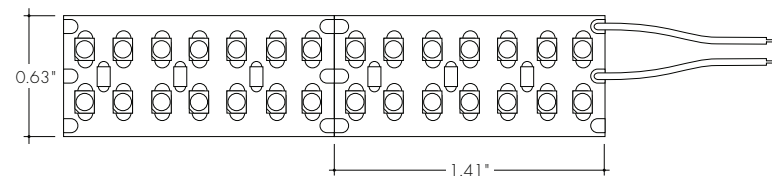

LL60X2-VHO

# of Conductors	Cut Increment	Led Pitch	Tape Width
3	1.41"	0.2"	0.63"