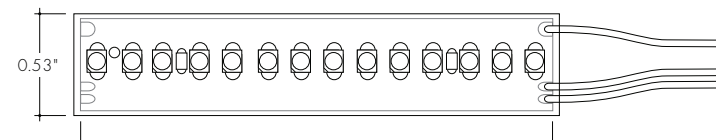

LLDW68-WET-T-SO

# of Conductors	Cut Increment	Led Pitch	Tape Width
3	2.46"	0.18"	0.53"