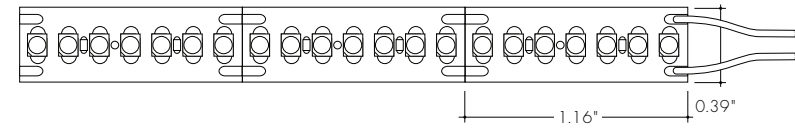

LL72-HO

# of Conductors	Cut Increment	Led Pitch	Tape Width
2	1.16"	0.17"	0.39"