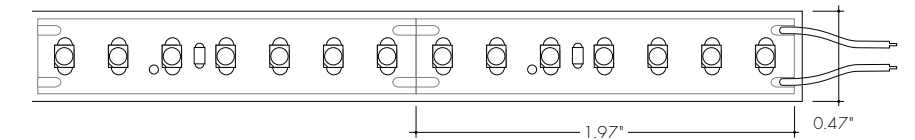

LL42WET-T-HO

# of Conductors	Cut Increment	Led Pitch	Tape Width
2	1.97"	0.28"	0.47"