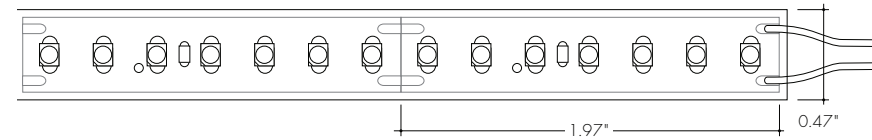

LL42WET-T-HO

# of Conductors	Cut Increment	Led Pitch	Tape Width
2	1.97"	0.28"	0.47"