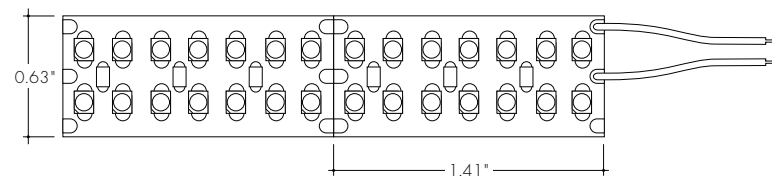

LL60X2-HO

# of Conductors	Cut Increment	Led Pitch	Tape Width
3	1.41"	0.2"	0.63"