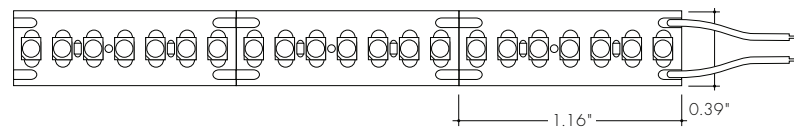

# of Conductors	Cut Increment	Led Pitch	Tape Width
2	1.16"	0.17"	0.39"

LL72-LO