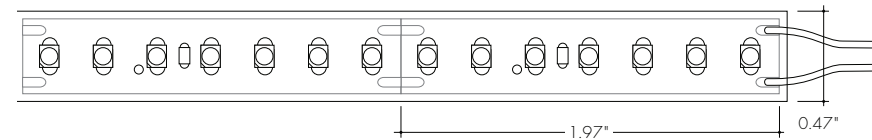

LL42WET-T-VHO

# of Conductors	Cut Increment	Led Pitch	Tape Width
2	1.97"	0.28"	0.47"