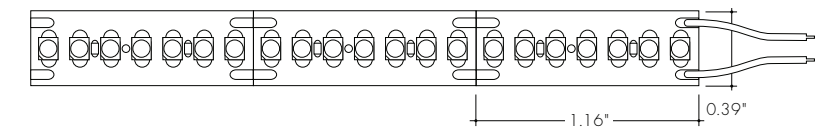

# of Conductors	Cut Increment	Led Pitch	Tape Width
2	1.16"	0.17"	0.39"

LLX18