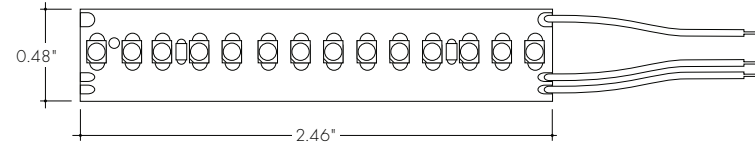

LLDW68-SO

# of Conductors	Cut Increment	Led Pitch	Tape Width
3	2.86"	0.18"	0.48"