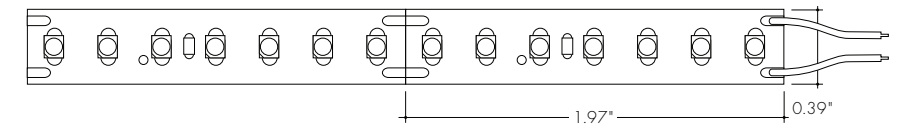

# of Conductors	Cut Increment	Led Pitch	Tape Width
2	1.97"	0.28"	0.39"

LL54