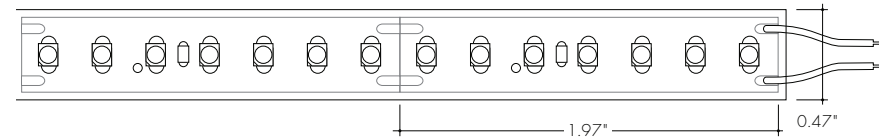

LL42WET-T-SO

# of Conductors	Cut Increment	Led Pitch	Tape Width
2	1.97"	0.28"	0.47"