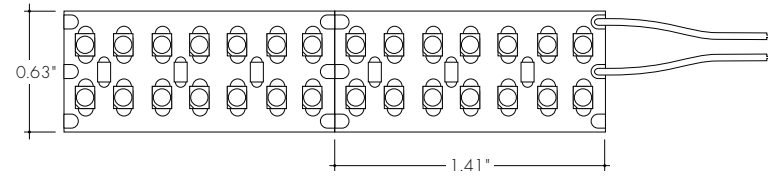

LL60X2-VHO

# of Conductors	Cut Increment	Led Pitch	Tape Width
3	1.41"	0.2"	0.63"