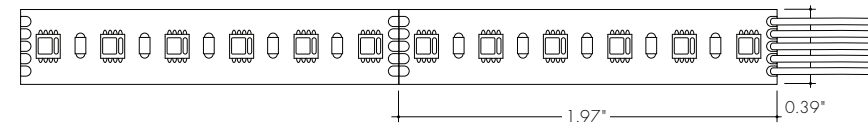

LLRGBW36-SO

# of Conductors	Cut Increment	Led Pitch	Tape Width
5	1.97"	0.33"	0.39"