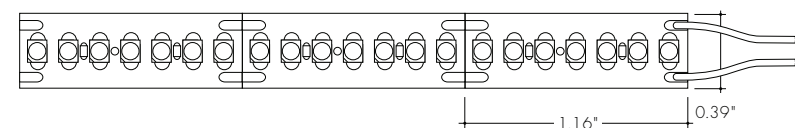

# of Conductors	Cut Increment	Led Pitch	Tape Width
2	1.16"	0.17"	0.39"

OAX42