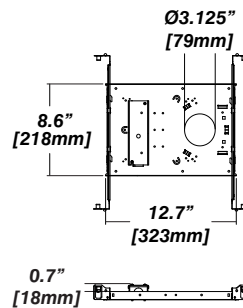

## Dimensions

### Dimension

### Included

Unless specified otherwise, this is provided as standard

- Bar hanger**
  - Included with large 910 box only
  - Length: from 14-3/16" to 26"
  - Mounting screws not included
- Driver with enclosure**
  - Galvanized steel enclosure
- Security wire**
  - Flexible aircraft cable, 12" long
  - Easy to clip snap body included