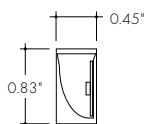

Kurba Medium Horizontal Static White

Field Bendable 24V System

Features

Kurba Medium is a dot free direct view, narrow profile, energy efficient and flexible LED strip suitable for outdoor wet locations capable of horizontal/side bends with a 2.5" bending radius. The silicone material offers excellent heat, weather, UV, and solvent resistance and has a special coating to repel dust and dirt accumulation.

Applications

Indoor/Outdoor dry & wet location

Materials

Silicone for red list approved, as well as heat, weather, UV, and solvent resistance

Dimming

Dimable down to 1% . Dot Free even illumination. Also available with Black Lens.

Average Life (L70)

50,000 Hours

Approvals

24VDC Class 2 wet listed, IP68

Warranty

3 years

Finish Options (see page 2 for additional information)

Base ☐ White

Premium ☐ Black ☐ Red ☐ Green ☐ Blue

Technical Information

Bending Direction	Horizontal	
Output	22SO	33SO (Black Lens Only)
Light Output at 3000K	122 lm/ft	21 lm/ft
Average Power Consumption at 4'	3.66 W/ft	3.66 W/ft
Efficacy	33 lm/W	6 lm/W
Ordering Increment	3.28"	2.19"
Maximum Run Length (In Series)	26'	26'
Operating Temperature Range	-40°F to 131°F	-40°F to 131°F

CCT INFO / LUMEN MULTIPLIER	
Color Temperature	Multiplier (ref. -3000K)
2200K	0.80
2400K	0.90
2700K	1.00
3000K	1.00
3500K	1.00
4000K	1.00

Note: 80 CRI

Constraints

Horizontal Bend Direction

Bend LED in these positions only to avoid damage

Illuminated surface shown in gray

Horizontal Prohibited Bends

Twisting or bending LED in these positions will cause damage

Illuminated surface shown in gray

Do not make sharp bends near the endcap

Ordering Code