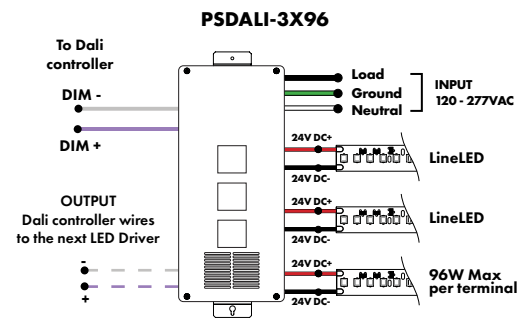

DALI 0% Dimming Power Supplies 120VAC - 277VAC

MODEL	POWER	OUTPUT
PSDALI - DALI Power Supply dims down to 0%	96 - 96 Watt 3X96 - 3 X 96 Watt	24 - 24 VDC

Features eldoLED's LINEARdrive configurable dimmable drivers

Model	96W	3X96
Length	14.40"	15.75"
Width	5.20"	6.62"
Depth	2.60"	4.95"