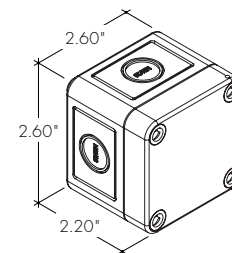

LVSP-WET

Splice box: wet rated, low voltage, gray