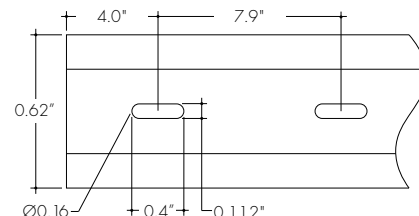

MC-KBM-FSAP-TR-78-SA

KBM Mounting Channel, Flanged Serrated Aluminum Profile, Trimmed Recessed Mount, 78in, Silver Anodized