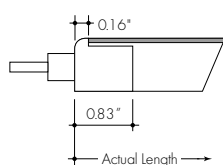

End Connector -IME