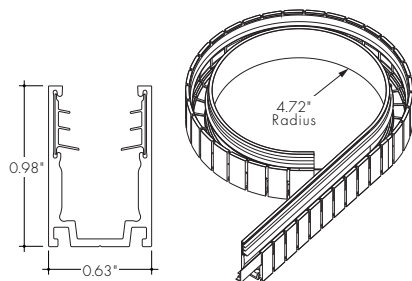

Bendable stainless steel mounting channel providing grip.
For use with light strip mounted to the ceiling.
NOTE: Compatible with IMB - Back Feed only