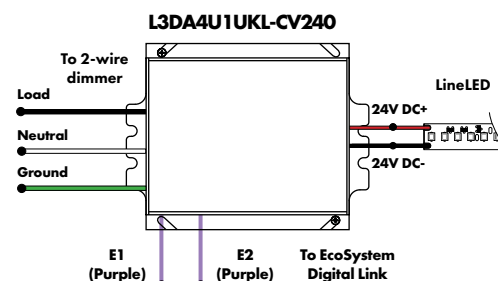

Lutron Power Supplies 1%

MODEL
L3DA4U1UKL-CV240

HiLume™ 1% EcoSystem Voltage LED driver 40W max

MODELS	L3DA4U1UKL-CV240
Length	4.98"
Width	4.00"
Depth	2.62"