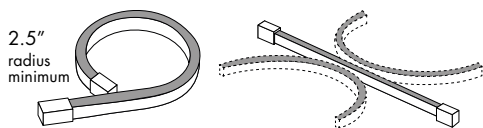

Constraints

Horizontal Bend Direction

Bend LED in these positions only to avoid damage

Illuminated surface shown in gray