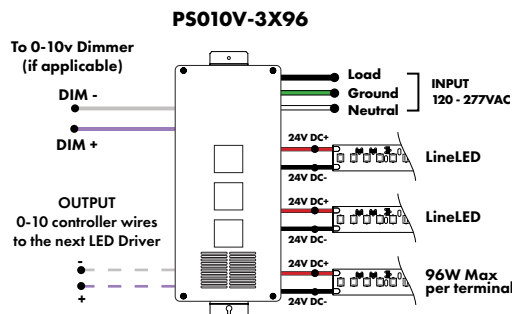

0-10V Dimming Power Supplies 0.1% 120VAC - 277VAC

MODEL	POWER	OUTPUT	DIMMING
PS010V - 0-10V Power Supply dims down to 0.1%	96 - 96 Watt 3X96 - 3 X 96 Watt	24 - 24 VDC	LIN - Linear LOG - Logarithmic

MODELS	96W	3X96
Length	14.40"	15.75"
Width	5.20"	6.62"
Depth	2.60"	4.95"