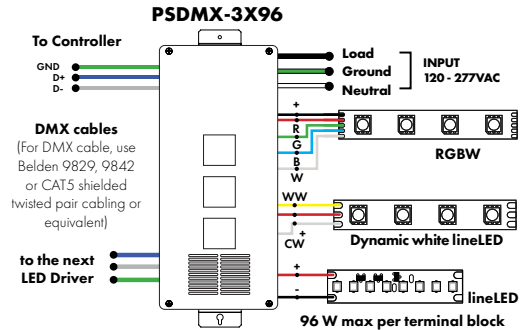

Kurba Medium Horizontal Static White

Field Bendable 24V System

Power Supplies

See Power Supply instructions and spec sheet for wiring information. For a complete list of compatible dimmers, see Compatible Dimming Chart on the Resources page.

DMX Dimming Power Supplies 120VAC - 277VAC

MODEL	POWER	OUTPUT
PSDMX - DMX Power Supply dims down to 0%	96 - 96 Watt 3X96 - 3 X 96 Watt	24 - 24 VDC

Features eldoLED's LINEARdrive configurable dimmable drivers

MODELS	96W	3X96
Length	14.40"	15.75"
Width	5.20"	6.62"
Depth	2.60"	4.95"