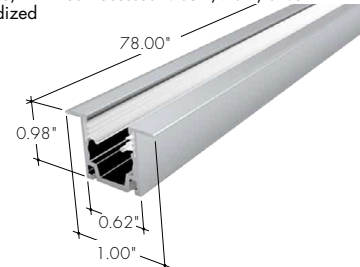

MC-KBM-FSAP-TR-78-SA

KBM Mounting Channel, Flanged Serrated Aluminum Profile, Trimmed Recessed Mount, 78in, Silver Anodized