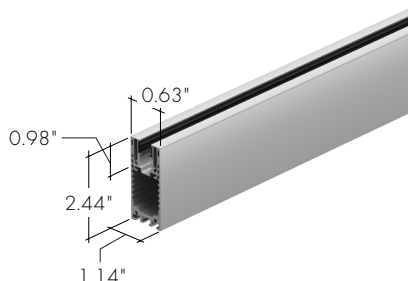

MC-KBM-RCWY-SM-78-SA

KBM Mounting Channel, Raceway, Surface Mount, 78in, Silver Anodized

Raceway channel allows for hidden cable management and is a superb option where tidiness is required.
NOTE: Compatible with IMB - Back Feed only