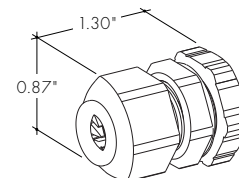

LVSP-WET-CM

Connector for splice box, low voltage for cable management, gray