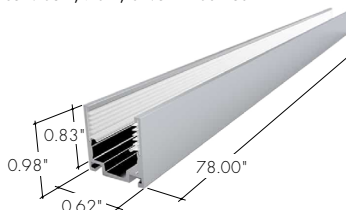

For use with light strip mounted to the ceiling.
1 recommended every 8 in.

MC-KBM-SAP-SM-78-SA

KBM Mounting Channel, Serrated Aluminum Profile, Surface Mount, 78in, Silver Anodized

For use with light strip mounted to the ceiling.