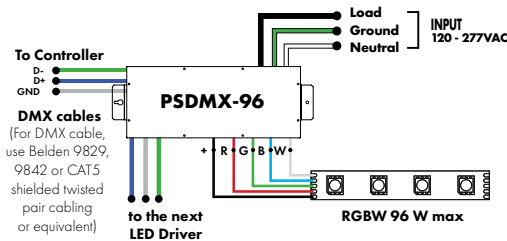

Kurba Medium Horizontal Static White

Field Bendable 24V System

Power Supplies

See Power Supply instructions and spec sheet for wiring information. For a complete list of compatible dimmers, see Compatible Dimming Chart on the Resources page.

DMX Dimming Power Supplies 120VAC - 277VAC

MODEL	POWER	OUTPUT
PSDMX - DMX Power Supply dims down to 0%	96 - 96 Watt 3X96 - 3 X 96 Watt	24 - 24 VDC

Features eldoLED's LINEARdrive configurable dimmable drivers

MODELS	96W	3X96
Length	14.40"	15.75"
Width	5.20"	6.62"
Depth	2.60"	4.95"