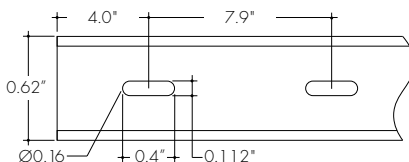

MC-KBM-SAP-SM-78-SA

KBM Mounting Channel, Serrated Aluminum Profile, Surface Mount, 78in, Silver Anodized