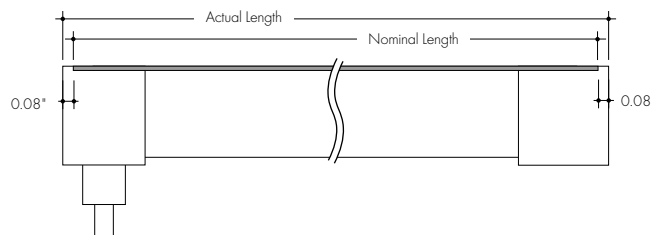

Kurba Medium Horizontal Static White

Field Bendable 24V System

Product Dimensions

Kurba Medium Cross Sections

Example Feed Position
IME - NPF
End Feed 1 to
No Power Feed

Example Feed Position
IMSA - NPF
Side 1 Feed to
No Power Feed

Example Feed Position
IMB - NPF
Back Feed 1 to
No Power Feed

Example Feed Position
IME - IME
End Feed 1 and
End Feed 1