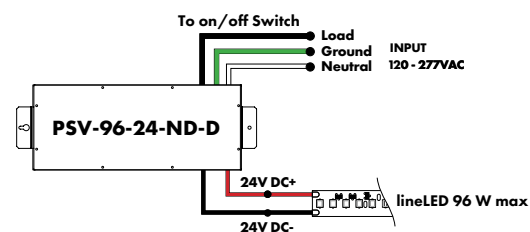

Kurba Medium Horizontal Static White

Field Bendable 24V System

Power Supplies

See Power Supply instructions and spec sheet for wiring information. For a complete list of compatible dimmers, see Compatible Dimming Chart on the Resources page.

Non-Dimming Power Supply 120VAC - 277VAC

MODEL	POWER	OUTPUT	DIMMING	LOCATION
PSV - PSV Series	96 - 96 Watt	24 - 24 VDC	ND - Non Dimming	D - Damp

MODELS	96W
Length	14.40"
Width	5.20"
Depth	2.60"