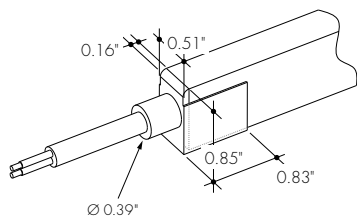

1 - NPF-NPF for Feed Position 1&2 is not a valid configuration option

Kurba Medium Horizontal Static White

Field Bendable 24V System

Powerfeeds and Connectors

Power Feed Position Options and Orientation

NOTE: IMSB - Side 2 Feed not available with HB - Horizontal Bending

Linking and Extension Cable Options

END CONNECTOR

Injection-molded End Connector
-IME

BACK CONNECTOR

Injection-molded Back Connector
-IMB

SIDE CONNECTOR

Injection-molded Side Connector
-IMS

ENDCAP (NO CONNECTOR)