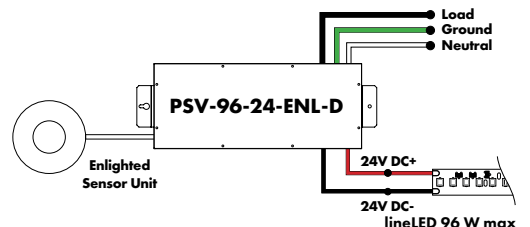

Enlighted Enabled Dimming Power Supplies 120VAC - 277VAC

MODEL	POWER	OUTPUT	DIMMING	LOCATION
PSV - PSV Series	96 - 96 Watt	24 - 24 VDC	ENL - Enlighted Dimming dims down to 0%	D - Damp

Model	96W
Length	14.40"
Width	5.20"
Depth	2.60"