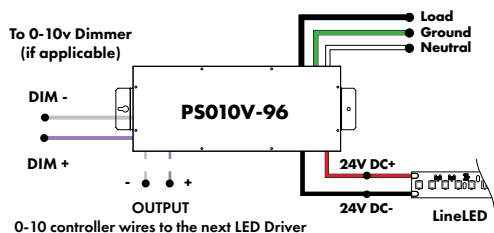

0-10V Dimming Power Supplies 0.1% 120VAC - 277VAC

MODEL	POWER	OUTPUT	DIMMING
PS010V - 0-10V Power Supply dims down to 0.1%	96 - 96 Watt 3X96 - 3 X 96 Watt	24 - 24 VDC	LIN - Linear LOG - Logarithmic

MODELS	96W	3X96
Length	14.40"	15.75"
Width	5.20"	6.62"
Depth	2.60"	4.95"