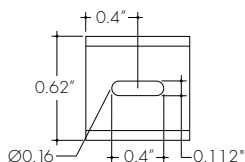

For use with light strip mounted to the ceiling.
1 recommended every 8 in.

MC-KBM-SAP-SM-78-SA

KBM Mounting Channel, Serrated Aluminum Profile, Surface Mount, 78in, Silver Anodized

For use with light strip mounted to the ceiling.