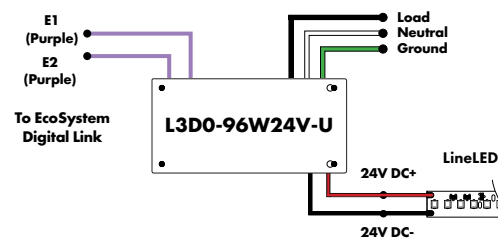

Lutron Power Supplies 0.1%

MODEL
L3D0-96W24V-U

HiLume™ 0.1% EcoSystem Voltage LED Driver with Soft-On, Fade-to-Black™ 96W max

MODELS	L3D0
Length	10.50"
Width	5.50"
Depth	2.00"