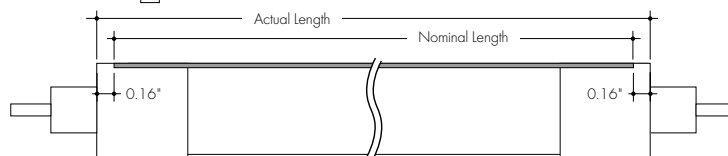

Kurba Medium Horizontal Static White

Field Bendable 24V System

Product Dimensions

Kurba Medium Cross Sections

Example Feed Position
IME - NPF
End Feed 1 to
No Power Feed

Example Feed Position
IMSA - NPF
Side 1 Feed to
No Power Feed

Example Feed Position
IMB - NPF
Back Feed 1 to
No Power Feed

Example Feed Position
IME - IME
End Feed 1 and
End Feed 1