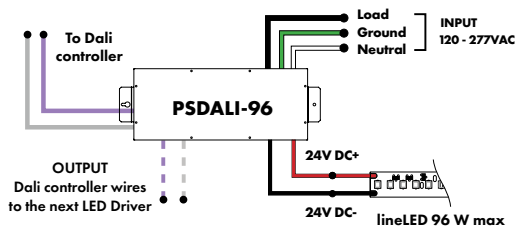

DALI 0% Dimming Power Supplies 120VAC - 277VAC

MODEL	POWER	OUTPUT
PSDALI - DALI Power Supply dims down to 0%	96 - 96 Watt 3X96 - 3 X 96 Watt	24 - 24 VDC

Features eldoLED's LINEARdrive configurable dimmable drivers

Model	96W	3X96
Length	14.40"	15.75"
Width	5.20"	6.62"
Depth	2.60"	4.95"