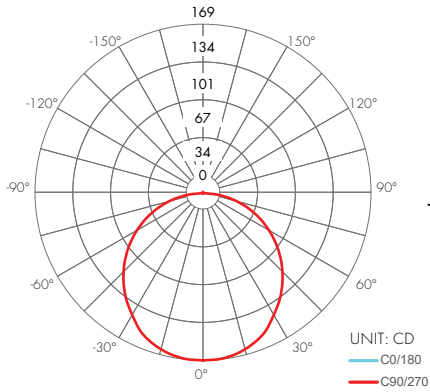

Kurba Medium Horizontal Static White

Field Bendable 24V System

Photometry

KBM-W-HB-48-22SO-30K-SF-NA-WH

Kurba Medium, Horizontal Bend, 4ft, 3000K, 22SO, Silicone Frosted Lens

Zonal Lumen Summary 3000K

Zone	Lumen	% Fixture
0-30	130	26.7%
0-40	179	36.6%
0-60	376	77.1%
0-90	487	99.8%
Total	488	100.0%