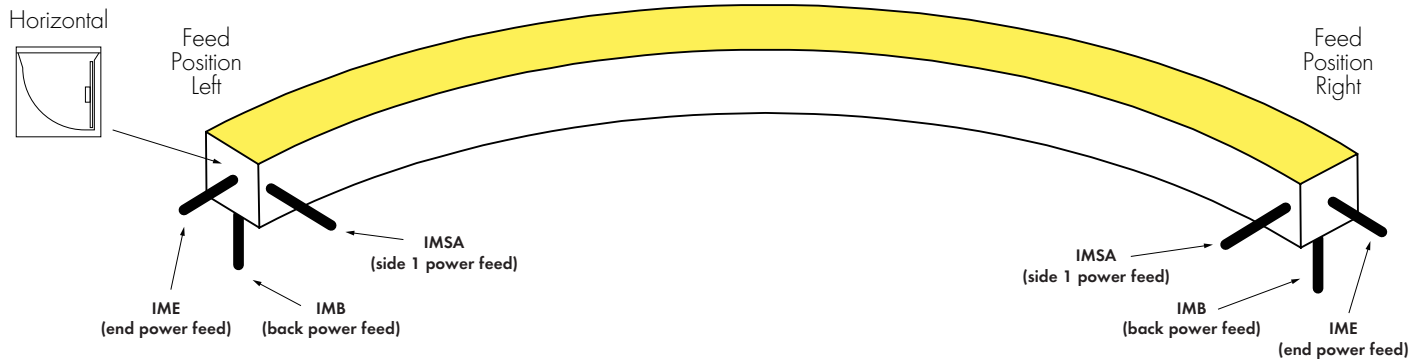

1 - NPF-NPF for Feed Position 1&2 is not a valid configuration option

Kurba Medium Horizontal Static White

Field Bendable 24V System

Powerfeeds and Connectors

Power Feed Position Options and Orientation

NOTE: IMSB - Side 2 Feed not available with HB - Horizontal Bending

Linking and Extension Cable Options

END CONNECTOR

Injection-molded End Connector
-IME

BACK CONNECTOR

Injection-molded Back Connector
-IMB

SIDE CONNECTOR

Injection-molded Side Connector
-IMS

ENDCAP (NO CONNECTOR)