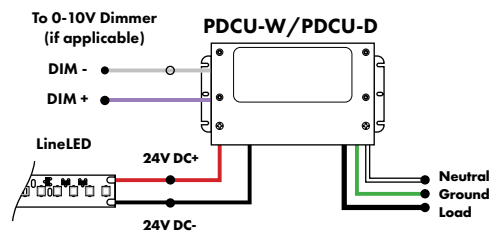

Power Supplies

See Power Supply instructions and spec sheet for wiring information. For a complete list of compatible dimmers, see Compatible Dimming Chart on the Resources page.

Universal Power Supply 1% 120VAC - 277VAC

MODEL	POWER	OUTPUT
PDCU-D - IP20 Dry Series	30 - 30 W 60 - 60 W 96 - 96 W 3X96 - 3X96 W	24 - 24 VDC
PDCU-W - IP66 Wet Series	96 - 96 W 3X96 - 3X96 W