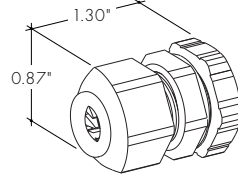

LVSP-WET-CM

Connector for splice box, low voltage for cable management, gray

Photometry

Kurba Large Sauna, Horizontal Bend, 4ft, 33LO output, 3000K, Silicone Frosted Lens

Kurba Large Sauna, Vertical Bend, 4ft, 33LO output, 3000K, Silicone Frosted Lens