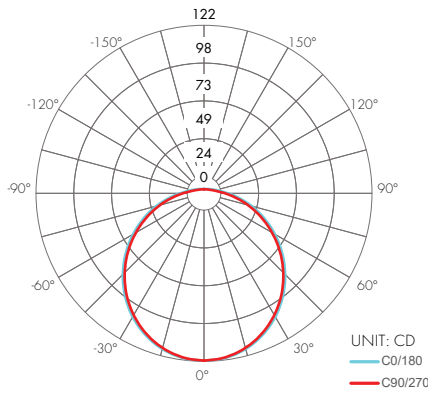

KBL-SN-HB-48-33LO-30K-SF-NA-WH

Zonal Lumen Summary 3000K

Zone	Lumen	% Fixture
0-30	94	26.4%
0-40	129	36.2%
0-60	273	76.6%
0-90	355	99.7%
Total	356	100.0%

Beam Angle

113°

UNIT: CD
— C0/180
— C90/270