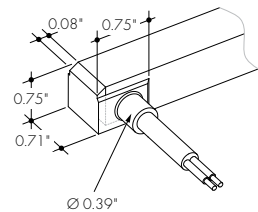

Feeds come with 90" wire leads

¹ - Title 24 JAB compliant depending on Output, CCT, and lens selections. See Technical Information and Lens Transmission charts to calculate specific efficacies.

² - IMSB - Side 2 Feed not available with HB - Horizontal Bending
³ - NPF-NPF for Feed Position 1&2 is not a valid configuration option

Powerfeeds and Connectors

Power Feed Position Options and Orientation

NOTE: IMSB - Side 2 Feed not available with HB - Horizontal Bending

Linking and Extension Cable Options

END CONNECTOR

Injection-molded End Connector
-IME

BACK CONNECTOR

Injection-molded Back Connector
-IMB

SIDE CONNECTOR

Injection-molded Side Connector
-IMSA and -IMSB

ENDCAP (NO CONNECTOR)

Injection-molded Cap (No Connector)
-NPF

ANTI-WICKING FERRULE

Included on every power feed wire