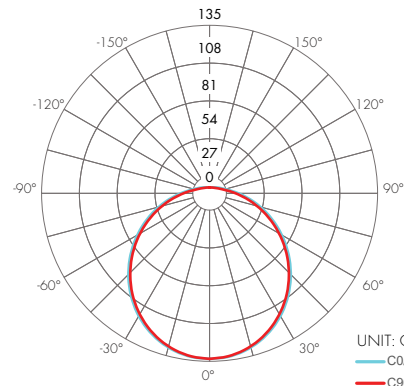

Technical Information

Bending Direction	Horizontal	Vertical
Output	33LO	33LO
Light Output at 3000K	89 lm/ft	98 lm/ft
Average Power Consumption at 4'	1.83 W/ft	1.83 W/ft
Efficacy	49 lm/W	54 lm/W
Ordering Increment	2.19"	2.19"
Maximum Run Length (In Series)	32'	32'
Operating Temperature Range	-40°F to 194°F	-40°F to 194°F

KBL-SN-VB-48-33LO-30K-SF-NA-WH

Kurba Large Sauna, Vertical Bend, 4ft, 33LO output, 3000K, Silicone Frosted Lens

Zonal Lumen Summary 3000K

Zone	Lumen	% Fixture
0-30	94	26.4%
0-40	129	36.2%
0-60	273	76.6%
0-90	355	99.7%
Total	356	100.0%

Beam Angle

113°

UNIT: CD
— C0/180
— C90/270

Zonal Lumen Summary 3000K

Zone	Lumen	% Fixture
0-30	103	26.3%
0-40	142	36.2%
0-60	300	76.4%
0-90	391	99.5%
Total	392	100.0%

Beam Angle

112°

UNIT: CD
— C0/180
— C90/270