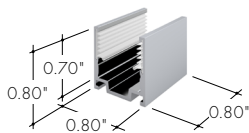

Mounting Accessories

MC-KBL-SAP-SM-0.8-SA

KBL Mounting Channel, Serrated Aluminum Profile, Surface Mount, 0.8in, Silver Anodized

For use with light strip mounted to the ceiling. 1 recommended every 8 in.