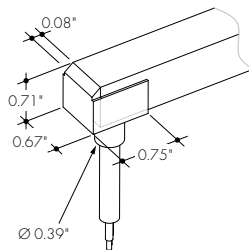

Feeds come with 90" wire leads

¹ - Title 24 JAB compliant depending on Output, CCT, and lens selections. See Technical Information and Lens Transmission charts to calculate specific efficacies.

² - IMSB - Side 2 Feed not available with HB - Horizontal Bending
³ - NPF-NPF for Feed Position 1&2 is not a valid configuration option

Powerfeeds and Connectors

Power Feed Position Options and Orientation

NOTE: IMSB - Side 2 Feed not available with HB - Horizontal Bending

Linking and Extension Cable Options

END CONNECTOR

Injection-molded End Connector
-IME

BACK CONNECTOR

Injection-molded Back Connector
-IMB

SIDE CONNECTOR

Injection-molded Side Connector
-IMSA and -IMSB

ENDCAP (NO CONNECTOR)

Injection-molded Cap (No Connector)
-NPF

ANTI-WICKING FERRULE

Included on every power feed wire