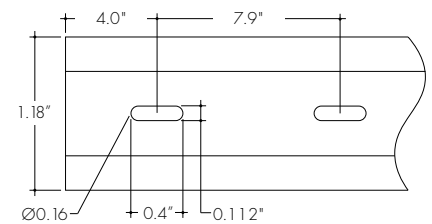

MC-KBL-SAP-SM-78-SA

KBL Mounting Channel, Serrated Aluminum Profile, Surface Mount, 78in, Silver Anodized

For use with light strip mounted to the ceiling.

MC-KBL-FSAP-TR-78-SA

KBL Mounting Channel, Flanged Serrated Aluminum Profile, Trimmed Recessed Mount, 78in, Silver Anodized