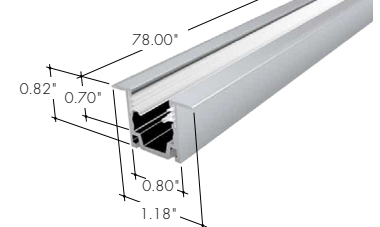

MC-KBL-SAP-SM-78-SA

KBL Mounting Channel, Serrated Aluminum Profile, Surface Mount, 78in, Silver Anodized

For use with light strip mounted to the ceiling.

MC-KBL-FSAP-TR-78-SA

KBL Mounting Channel, Flanged Serrated Aluminum Profile, Trimmed Recessed Mount, 78in, Silver Anodized