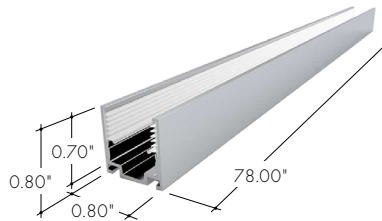

MC-KBL-SAP-SM-78-SA

KBL Mounting Channel, Serrated Aluminum Profile, Surface Mount, 78in, Silver Anodized