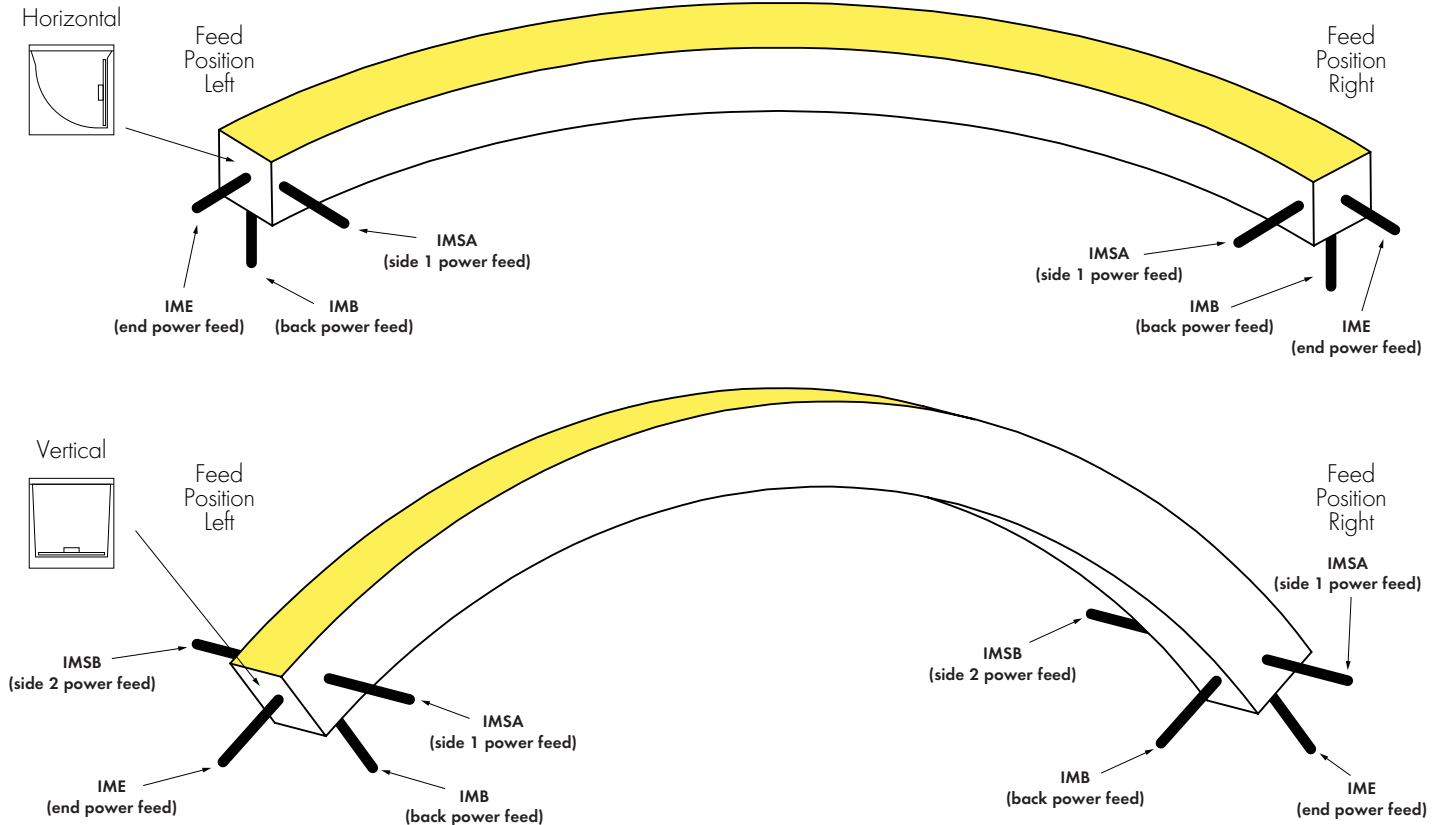

Bend LED in these positions only to avoid damage

Illuminated surface shown in gray

Vertical Prohibited Bends

Twisting or bending LED in these positions will cause damage

Illuminated surface shown in gray

Do not make sharp bends near the endcap

Ordering Code

MODEL	RATING	BEND DIRECTION	LENGTH	OUTPUT ¹	CCT	LENS	MOUNTING	FINISH	FEED POSITION LEFT	FEED POSITION RIGHT
KBL - Kurba Large	S - Sauna	HB - Horizontal Bending VB - Vertical Bending	SEE PCC CHART ON PAGE 6	33LO - Low	22K - 2200K 24K - 2400K 27K - 2700K 30K - 3000K 35K - 3500K 40K - 4000K	SF - Silicone Frosted	NA - See Page 4 - 5 for orderable mounting accessories	WH - White	INJECTION MOLD IME - End Feed 1 IMB - Back Feed 1 IMSA - Side 1 Feed IMSB - Side 2 Feed ² NPF - No Power Feed ³	INJECTION MOLD IME - End Feed 1 IMB - Back Feed 1 IMSA - Side 1 Feed IMSB - Side 2 Feed ² NPF - No Power Feed ³

Feeds come with 90" wire leads

¹ - Title 24 JAB compliant depending on Output, CCT, and lens selections. See Technical Information and Lens Transmission charts to calculate specific efficacies.

² - IMSB - Side 2 Feed not available with HB - Horizontal Bending
³ - NPF-NPF for Feed Position 1&2 is not a valid configuration option

Powerfeeds and Connectors

Power Feed Position Options and Orientation

NOTE: IMSB - Side 2 Feed not available with HB - Horizontal Bending

Linking and Extension Cable Options

END CONNECTOR

Injection-molded End Connector
-IME