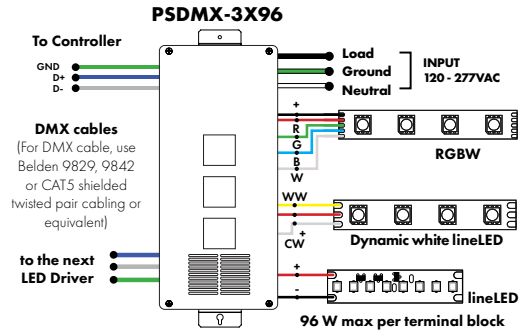

Power Supplies

See Power Supply instructions and spec sheet for wiring information. For a complete list of compatible dimmers, see Compatible Dimming Chart on the Resources page.

DMX Dimming Power Supplies 120VAC - 277VAC

MODEL	POWER	OUTPUT
PSDMX - DMX Power Supply dims down to 0%	96 - 96 Watt 3X96 - 3 X 96 Watt	24 - 24 VDC

Features eldoLED's LINEARdrive configurable dimmable drivers

MODELS	96W	3X96
Length	14.40"	15.75"
Width	5.20"	6.62"
Depth	2.60"	4.95"