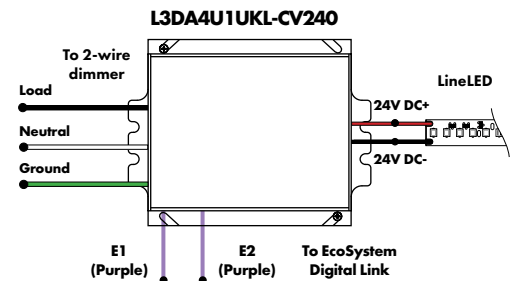

Lutron Power Supplies 1%

MODEL
L3DA4U1UKL-CV240

HiLume™ 1% EcoSystem Voltage LED driver
40W max

MODELS	L3DA4U1UKL-CV240
Length	4.98"
Width	4.00"
Depth	2.62"