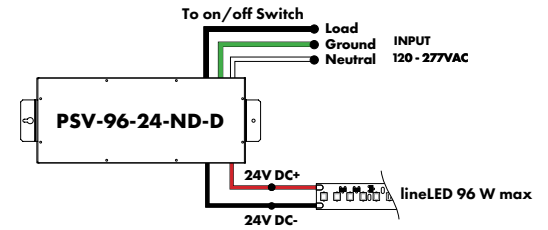

Power Supplies

See Power Supply instructions and spec sheet for wiring information. For a complete list of compatible dimmers, see Compatible Dimming Chart on the Resources page.

Non-Dimming Power Supply 120VAC - 277VAC

MODEL	POWER	OUTPUT	DIMMING	LOCATION
PSV - PSV Series	96 - 96 Watt	24 - 24 VDC	ND - Non Dimming	D - Damp

MODELS	96W
Length	14.40"
Width	5.20"
Depth	2.60"