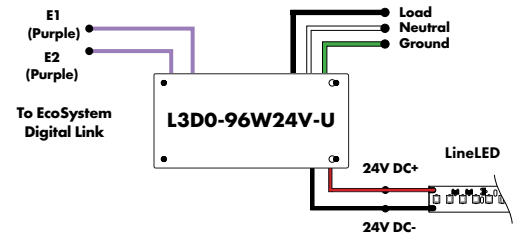

Lutron Power Supplies 0.1%

MODEL
L3D0-96W24V-U

HiLume™ 0.1% EcoSystem Voltage LED Driver with Soft-On, Fade-to-Black™
96W max

MODELS	L3D0
Length	10.50"
Width	5.50"
Depth	2.00"