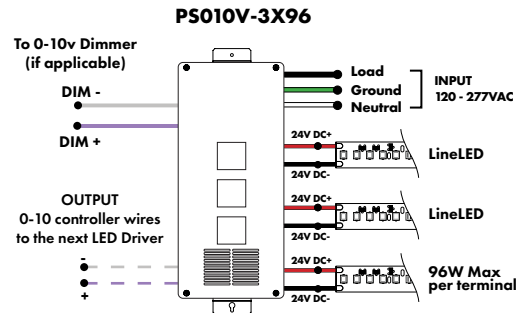

0-10V Dimming Power Supplies 0.1% 120VAC - 277VAC

MODEL	POWER	OUTPUT	DIMMING
PS010V - 0-10V Power Supply dims down to 0.1%	96 - 96 Watt 3X96 - 3 X 96 Watt	24 - 24 VDC	LIN - Linear LOG - Logarithmic

MODELS	96W	3X96
Length	14.40"	15.75"
Width	5.20"	6.62"
Depth	2.60"	4.95"