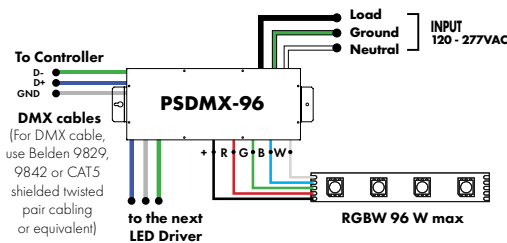

Power Supplies

See Power Supply instructions and spec sheet for wiring information. For a complete list of compatible dimmers, see Compatible Dimming Chart on the Resources page.

DMX Dimming Power Supplies 120VAC - 277VAC

MODEL	POWER	OUTPUT
PSDMX - DMX Power Supply dims down to 0%	96 - 96 Watt 3X96 - 3 X 96 Watt	24 - 24 VDC

Features eldoLED's LINEARdrive configurable dimmable drivers

MODELS	96W	3X96
Length	14.40"	15.75"
Width	5.20"	6.62"
Depth	2.60"	4.95"