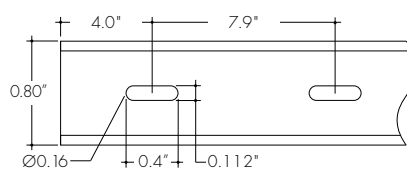

MC-KBL-SAP-SM-78-SA

KBL Mounting Channel, Serrated Aluminum Profile, Surface Mount, 78in, Silver Anodized