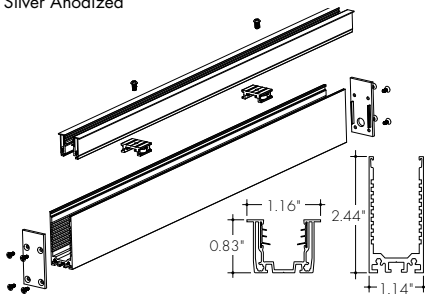

MC-KBL-RCWY-SM-78-SA

KBL Mounting Channel, Raceway, Surface Mount, 78in, Silver Anodized

Raceway channel allows for hidden cable management and is a superb option where tidiness is required.

NOTE: Compatible with **IMB** - Back Feed only

MC-KBL-BANP-3D-SM-78-XX

KBL Mounting Channel, Bendable Anole Profile, 3D Bending, Surface Mount, 78in, 6" inch bending radius