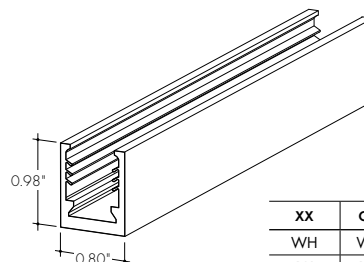

XX	Color
WH	White
BK	Black