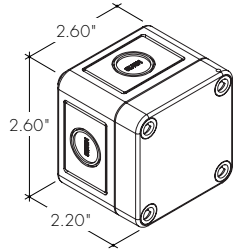

Optional Connectors

LVSP-WET

Splice box: wet rated, low voltage, gray