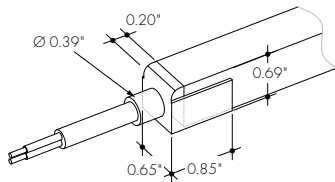

Feeds come with 90" wire leads

¹ - Title 24 JAB compliant depending on Output, CCT, and lens selections. See Technical Information and Lens Transmission charts to calculate specific efficacies.

² - IMSB - Side 2 Feed not available with HB - Horizontal Bending
³ - NPF-NPF for Feed Position 1&2 is not a valid configuration option

Powerfeeds and Connectors

Power Feed Position Options and Orientation

NOTE: IMSB - Side 2 Feed not available with HB - Horizontal Bending

Linking and Extension Cable Options

END CONNECTOR

Injection-molded End Connector
-IME

BACK CONNECTOR

Injection-molded Back Connector
-IMB

SIDE CONNECTOR

Injection-molded Side Connector
-IMSA and -IMSB

ENDCAP (NO CONNECTOR)

Injection-molded Cap (No Connector)
-NPF

ANTI-WICKING FERRULE

Included on every power feed wire