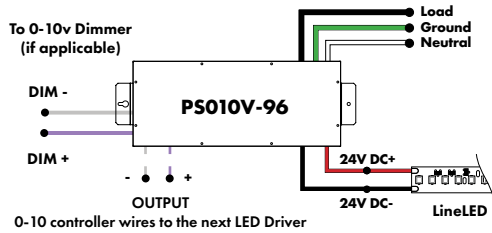

0-10V Dimming Power Supplies 0.1% 120VAC - 277VAC

MODEL	POWER	OUTPUT	DIMMING
PS010V - 0-10V Power Supply dims down to 0.1%	96 - 96 Watt 3X96 - 3 X 96 Watt	24 - 24 VDC	LIN - Linear LOG - Logarithmic

MODELS	96W	3X96
Length	14.40"	15.75"
Width	5.20"	6.62"
Depth	2.60"	4.95"