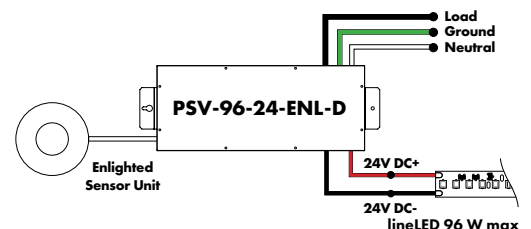

Enlighted Enabled Dimming Power Supplies 120VAC - 277VAC

MODEL	POWER	OUTPUT	DIMMING	LOCATION
PSV - PSV Series	96 - 96 Watt	24 - 24 VDC	ENL - Enlighted Dimming dims down to 0%	D - Damp

Model	96W
Length	14.40"
Width	5.20"
Depth	2.60"