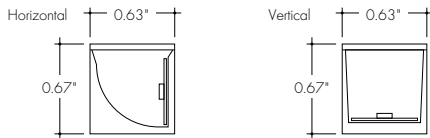

Finish Options (see page 2 for additional information)

Base ☐ White