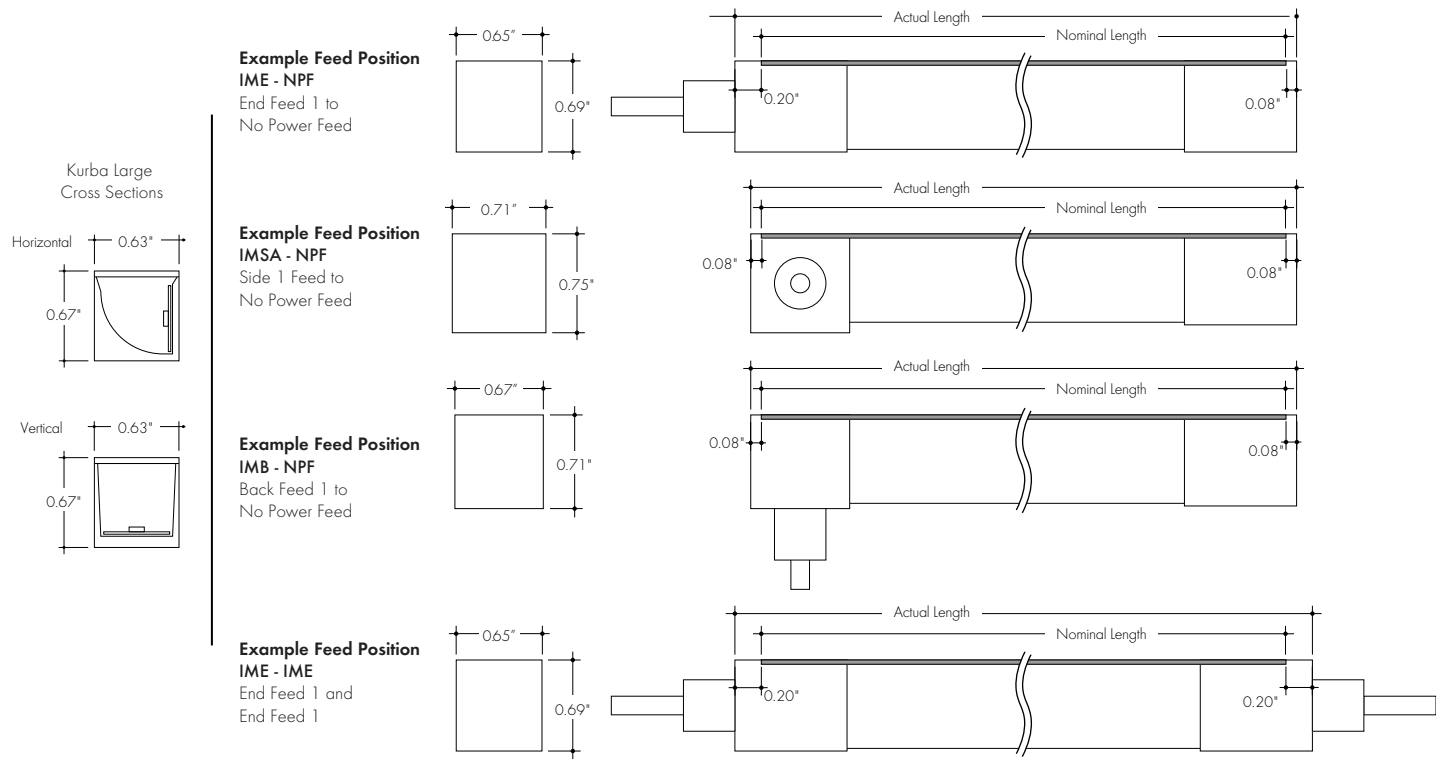

Product Dimensions