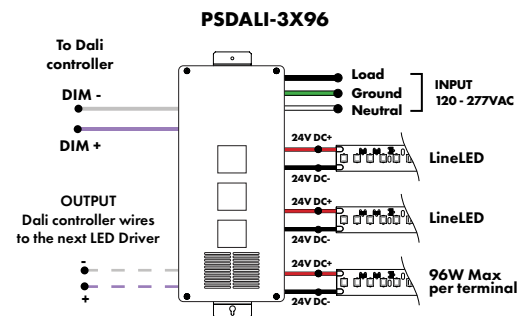

DALI 0% Dimming Power Supplies 120VAC - 277VAC

MODEL	POWER	OUTPUT
PSDALI - DALI Power Supply dims down to 0%	96 - 96 Watt 3X96 - 3 X 96 Watt	24 - 24 VDC

Features eldoLED's LINEARdrive configurable dimmable drivers

Model	96W	3X96
Length	14.40"	15.75"
Width	5.20"	6.62"
Depth	2.60"	4.95"