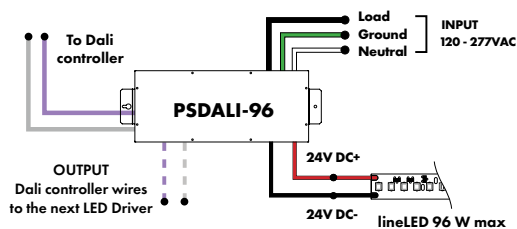

DALI 0% Dimming Power Supplies 120VAC - 277VAC

MODEL	POWER	OUTPUT
PSDALI - DALI Power Supply dims down to 0%	96 - 96 Watt 3X96 - 3 X 96 Watt	24 - 24 VDC

Features eldoLED's LINEARdrive configurable dimmable drivers

Model	96W	3X96
Length	14.40"	15.75"
Width	5.20"	6.62"
Depth	2.60"	4.95"