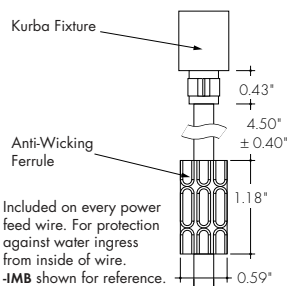

Powerfeeds and Connectors

Power Feed Position Options and Orientation

NOTE: IMSB - Side 2 Feed not available with HB - Horizontal Bending

Linking and Extension Cable Options

END CONNECTOR

Injection-molded End Connector
-IME

BACK CONNECTOR

Injection-molded Back Connector
-IMB

SIDE CONNECTOR

Injection-molded Side Connector
-IMSA and -IMSB

ENDCAP (NO CONNECTOR)

Injection-molded Cap (No Connector)
-NPF

ANTI-WICKING FERRULE

Included on every power feed wire