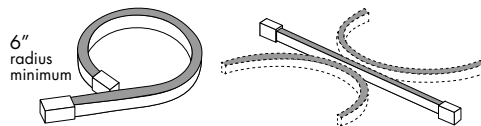

Constraints

Horizontal Bend Direction

Bend LED in these positions only to avoid damage

Illuminated surface shown in gray