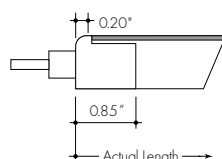

End Connector -IME