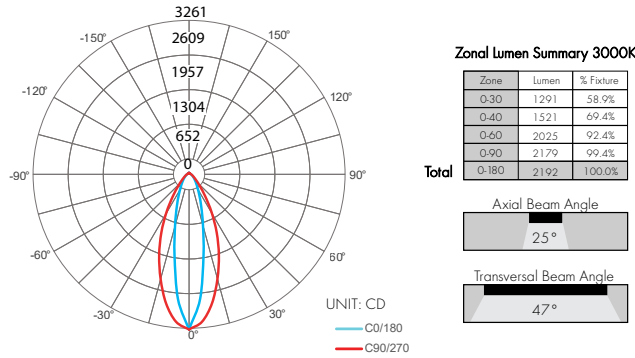

KBG-W-3D-48-9SO-30K-20X30-NA-WH
Kurba Grazer 3D, 4ft, 3000K, 20°X30° Elliptical Lens

KBG-W-3D-48-9SO-30K-20X50-NA-WH
Kurba Grazer 3D, 4ft, 3000K, 20°X50° Elliptical Lens

9SO | Power Consumption Per Fixture Length