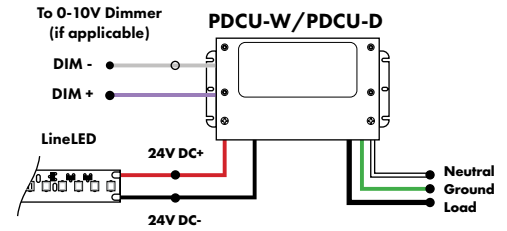

Power Supplies

See Power Supply instructions and spec sheet for wiring information. For a complete list of compatible dimmers, see Compatible Dimming Chart on the Resources page.

Universal Power Supply 1% 120VAC - 277VAC

MODEL	POWER	OUTPUT
PDCU-D - IP20 Dry Series	30 - 30 W 60 - 60 W 96 - 96 W 3X96 - 3X96 W	24 - 24 VDC
PDCU-W - IP66 Wet Series	96 - 96 W 3X96 - 3X96 W