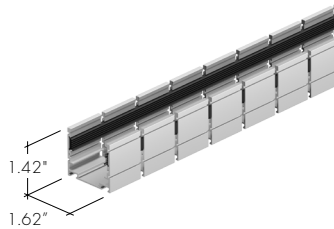

MC-KBG-BSAP-HB-SM-38-SA

KBG Mounting Channel, Bendable Serrated Aluminum Profile, Horizontal Bending, Surface Mount, 38in, Silver Anodized