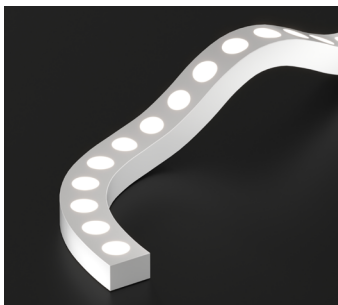

Basic Option

White

Kurba's base finish is a crisp white which brings a timeless, clean aesthetic that brightens and enhances any space