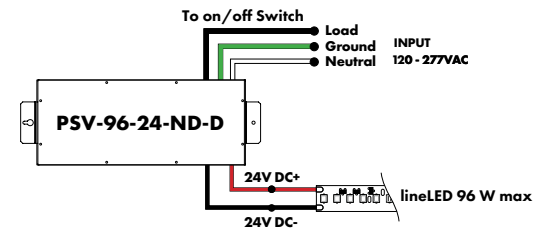

Power Supplies

See Power Supply instructions and spec sheet for wiring information. For a complete list of compatible dimmers, see Compatible Dimming Chart on the Resources page.

Non-Dimming Power Supply 120VAC - 277VAC

MODEL	POWER	OUTPUT	DIMMING	LOCATION
PSV - PSV Series	96 - 96 Watt	24 - 24 VDC	ND - Non Dimming	D - Damp

MODELS	96W
Length	14.40"
Width	5.20"
Depth	2.60"