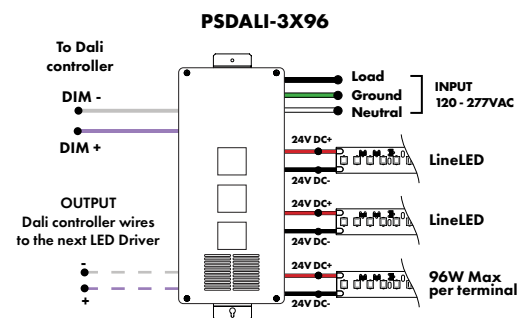

DALI 0% Dimming Power Supplies 120VAC - 277VAC

MODEL	POWER	OUTPUT
PSDALI - DALI Power Supply dims down to 0%	96 - 96 Watt 3X96 - 3 X 96 Watt	24 - 24 VDC

Features eldoLED's LINEARdrive configurable dimmable drivers

Model	96W	3X96
Length	14.40"	15.75"
Width	5.20"	6.62"
Depth	2.60"	4.95"