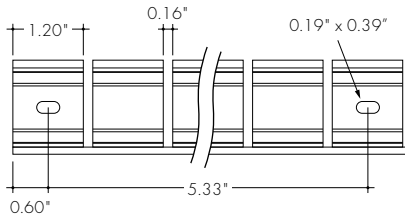

MC-KBG-BSAP-VB-SM-38-SA

KBG Mounting Channel, Bendable Serrated Aluminum Profile, Vertical Bending, Surface Mount, 38in, Silver Anodized

Aluminum mounting channel providing grip. For use with light strip mounted to the ceiling.
NOTE: HB - Horizontal Bending Only