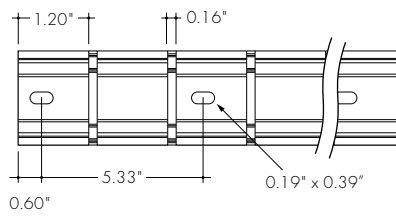

Mounting Accessories and Optional Connectors

MC-KBG-SAP-SM-2-SA

KBG Mounting Channel, Serrated Aluminum Profile, Surface Mount, 2in x 1.4in tall. Silver Anodized

Aluminum mounting channel providing grip. For use with light strip mounted to the ceiling.

MC-KBG-SAP-SM-78-SA

KBG Mounting Channel, Serrated Aluminum Profile, Surface Mount, 78in x 1.4in tall, Silver Anodized

Aluminum mounting channel providing grip. For use with light strip mounted to the ceiling.

MC-KBG-BSAP-HB-SM-38-SA

KBG Mounting Channel, Bendable Serrated Aluminum Profile, Horizontal Bending, Surface Mount, 38in, Silver Anodized

MC-KBG-BSAP-VB-SM-38-SA

KBG Mounting Channel, Bendable Serrated Aluminum Profile, Vertical Bending, Surface Mount, 38in, Silver Anodized

Aluminum mounting channel providing grip. For use with light strip mounted to the ceiling.
NOTE: HB - Horizontal Bending Only

Aluminum mounting bracket providing grip. For use with light strip mounted to the ceiling.
NOTE: VB - Vertical Bending Only

LVSP-WET

Splice box: wet rated, low voltage, gray

LVSP-WET-CM

Connector for splice box, low voltage for cable management, gray