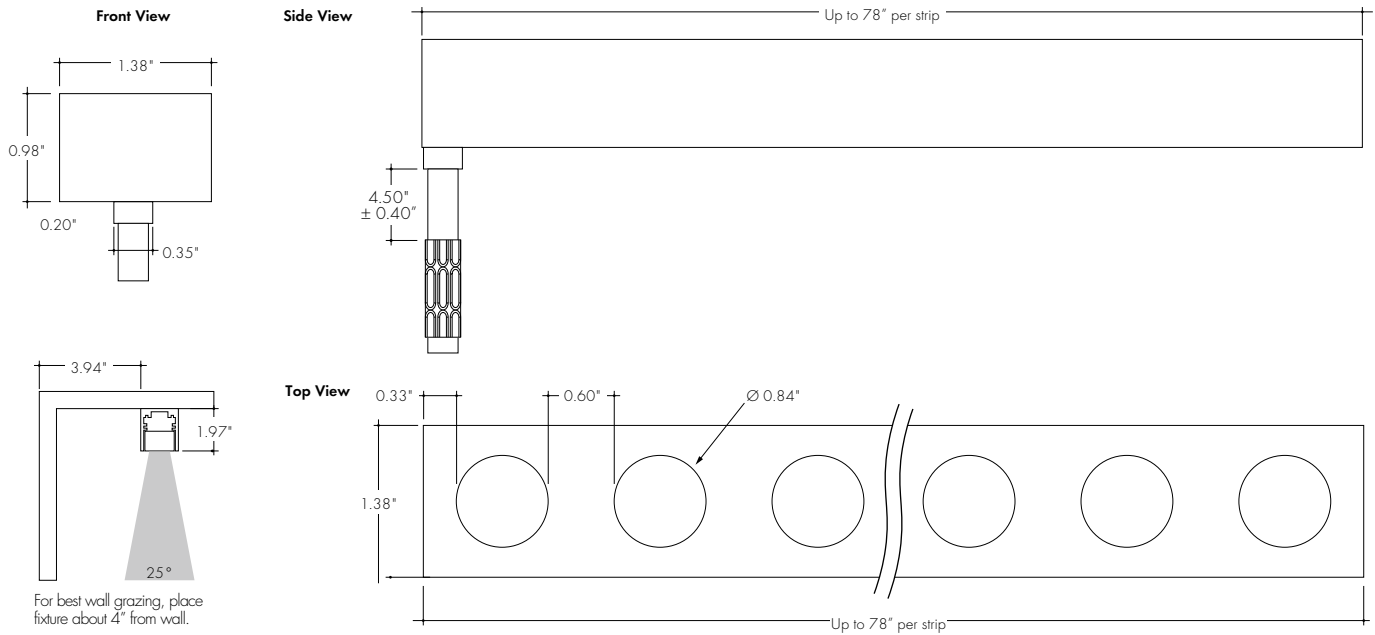

Product Dimensions

Note: Two 78" Kurba Grazer 3D™ strips may be joined together in series up to 156" for a continuous run