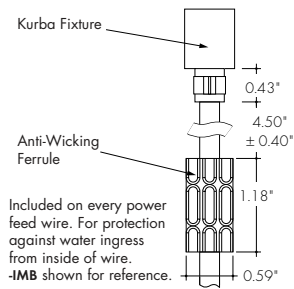

Linking and Extension Cable Options

ANTI-WICKING FERRULE

Included on every power feed wire

Finish Options

- A wide variety of finish options allowing complete customization of style and aesthetic.