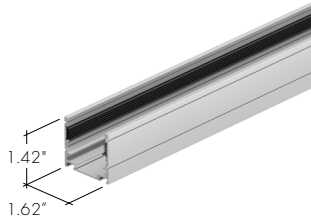

MC-KBG-SAP-SM-2-SA

KBG Mounting Channel, Serrated Aluminum Profile, Surface Mount, 2in x 1.4in tall. Silver Anodized

Aluminum mounting channel providing grip. For use with light strip mounted to the ceiling.

MC-KBG-SAP-SM-78-SA

KBG Mounting Channel, Serrated Aluminum Profile, Surface Mount, 78in x 1.4in tall, Silver Anodized

Aluminum mounting channel providing grip. For use with light strip mounted to the ceiling.