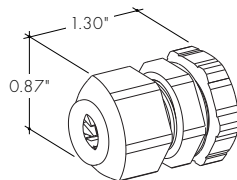

LVSP-WET-CM

Connector for splice box, low voltage for cable management, gray