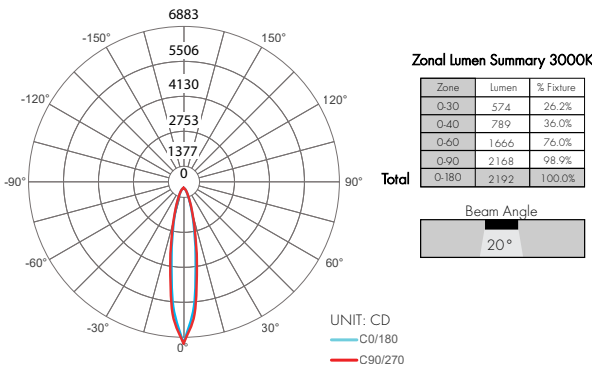

KBG-W-3D-48-9SO-30K-20X30-NA-WH
Kurba Grazer 3D, 4ft, 3000K, 20°X30° Elliptical Lens

KBG-W-3D-48-9SO-30K-20X50-NA-WH
Kurba Grazer 3D, 4ft, 3000K, 20°X50° Elliptical Lens

9SO | Power Consumption Per Fixture Length