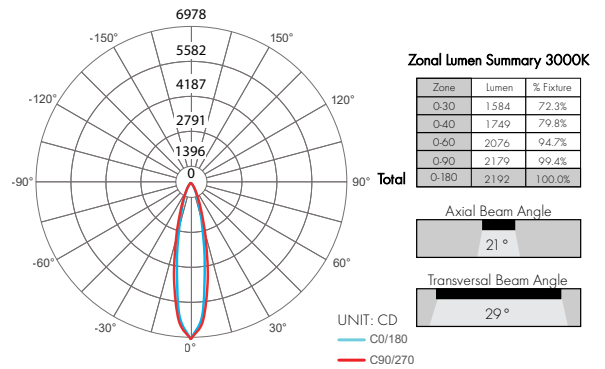

KBG-W-3D-48-9SO-30K-20X30-NA-WH
Kurba Grazer 3D, 4ft, 3000K, 20°X30° Elliptical Lens

KBG-W-3D-48-9SO-30K-20X50-NA-WH
Kurba Grazer 3D, 4ft, 3000K, 20°X50° Elliptical Lens

9SO | Power Consumption Per Fixture Length