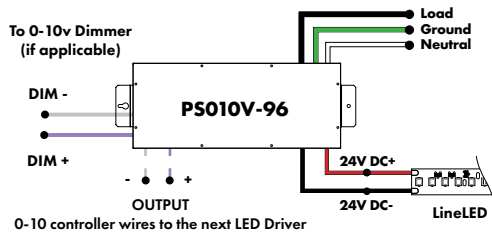

0-10V Dimming Power Supplies 0.1% 120VAC - 277VAC

MODEL	POWER	OUTPUT	DIMMING
PS010V - 0-10V Power Supply dims down to 0.1%	96 - 96 Watt 3X96 - 3 X 96 Watt	24 - 24 VDC	LIN - Linear LOG - Logarithmic

MODELS	96W	3X96
Length	14.40"	15.75"
Width	5.20"	6.62"
Depth	2.60"	4.95"