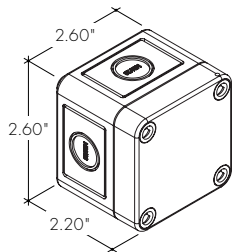

LVSP-WET

Splice box: wet rated, low voltage, gray