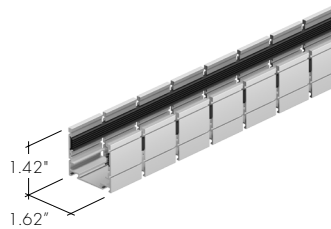

MC-KBG-BSAP-VB-SM-38-SA

KBG Mounting Channel, Bendable Serrated Aluminum Profile, Vertical Bending, Surface Mount, 38in, Silver Anodized

Aluminum mounting channel providing grip. For use with light strip mounted to the ceiling.
NOTE: HB - Horizontal Bending Only