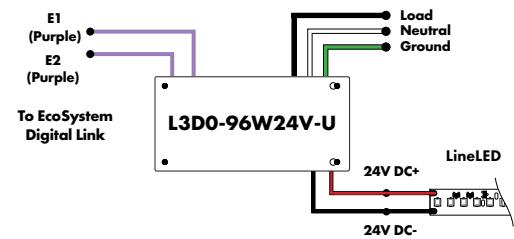

Lutron Power Supplies 0.1%

MODEL
L3D0-96W24V-U

HiLume™ 0.1% EcoSystem Voltage LED Driver with Soft-On, Fade-to-Black™
96W max

MODELS	L3D0
Length	10.50"
Width	5.50"
Depth	2.00"