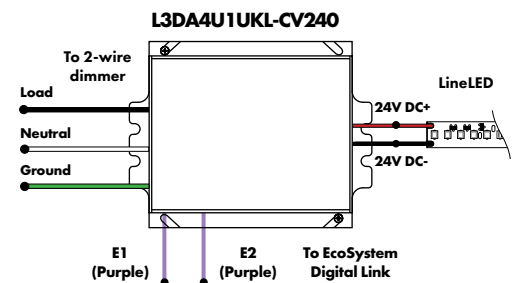

Lutron Power Supplies 1%

MODEL
L3DA4U1UKL-CV240

HiLume™ 1% EcoSystem Voltage LED driver
40W max

MODELS	L3DA4U1UKL-CV240
Length	4.98"
Width	4.00"
Depth	2.62"