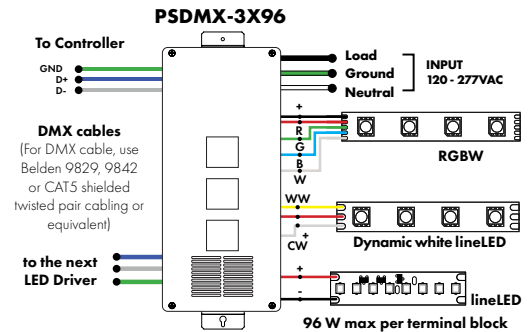

Power Supplies

See Power Supply instructions and spec sheet for wiring information. For a complete list of compatible dimmers, see Compatible Dimming Chart on the Resources page.

DMX Dimming Power Supplies 120VAC - 277VAC

MODEL	POWER	OUTPUT
PSDMX - DMX Power Supply dims down to 0%	96 - 96 Watt 3X96 - 3 X 96 Watt	24 - 24 VDC

Features eldoLED's LINEARdrive configurable dimmable drivers

MODELS	96W	3X96
Length	14.40"	15.75"
Width	5.20"	6.62"
Depth	2.60"	4.95"