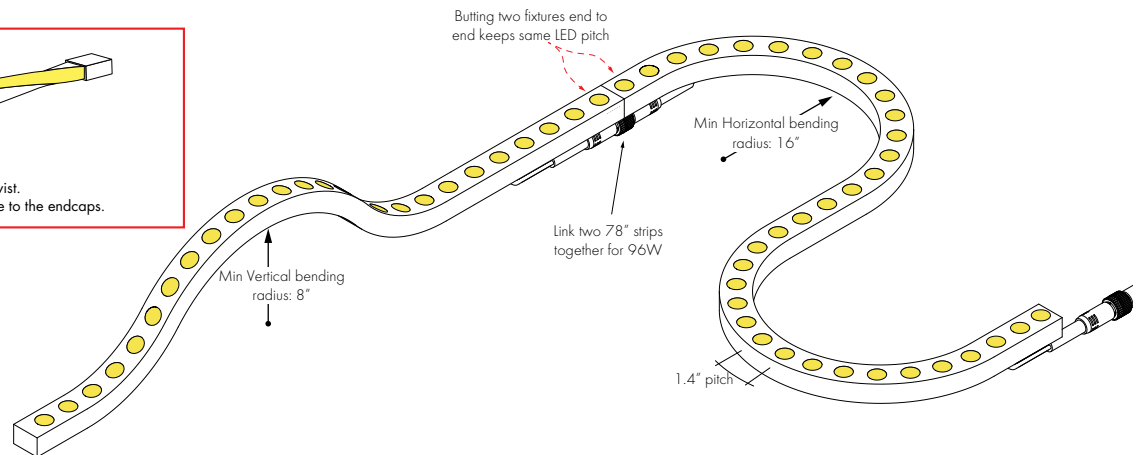

Constraints

Ordering Code

MODEL	RATING	BEND DIRECTION	LENGTH	OUTPUT¹	CCT	LENS	MOUNTING	FINISH	FEED POSITION LEFT	FEED POSITION RIGHT
KBG-Kurba Grazer 3D™	W-Wet	3D-3D Bending	SEE PCC CHART ON PAGE 4	950-Standard	27K-2700K 30K-3000K 40K-4000K	20X20-Grazer (20°) 20X30-Elliptical Beam (20°x30°) 20X50-Elliptical Beam (20°x50°)	NA-See Page 3 for orderable mounting accessories	WH-White BK-Black	INJECTION MOLD IMB-Back Feed 1 NPF-No Power Feed²	INJECTION MOLD IMB-Back Feed 1 NPF-No Power Feed²

Feeds come with 90° wire leads

1 - Title 24 JA8 compliant depending on Output, CCT, and lens selections. See Technical Information and Lens Transmission charts to calculate specific efficacies.
2 - NPF-NPF for Feed Position 1&2 is not a valid configuration option