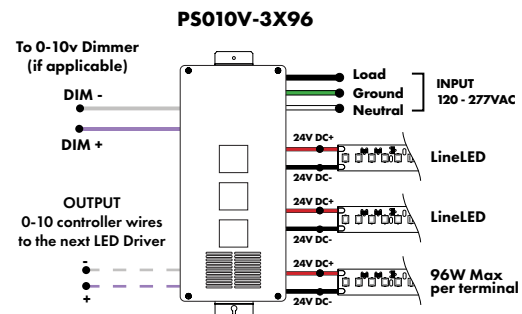

0-10V Dimming Power Supplies 0.1% 120VAC - 277VAC

MODEL	POWER	OUTPUT	DIMMING
PS010V - 0-10V Power Supply dims down to 0.1%	96 - 96 Watt 3X96 - 3 X 96 Watt	24 - 24 VDC	LIN - Linear LOG - Logarithmic

MODELS	96W	3X96
Length	14.40"	15.75"
Width	5.20"	6.62"
Depth	2.60"	4.95"