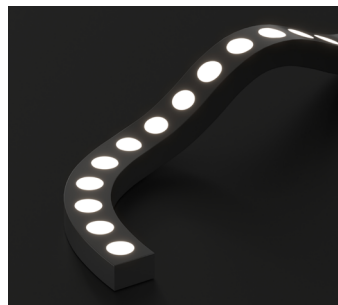

Features

Kurba Grazer 3D™ is a wall grazing, energy efficient and flexible LED strip suitable for wet locations capable of vertical/top bends down to 8" radius and Horizontal/side bends up down 16" radius. The silicone material offers excellent heat, weather, UV, and solvent resistance and has a special coating to repel dust and dirt accumulation.

Premium Option

Black

Black is a dark, pitch-black with a soft flat finish. This finish brings a bold, modern look, adding a touch of cosmic elegance to any space.

Mounting Accessories and Optional Connectors

MC-KBG-SAP-SM-2-SA

KBG Mounting Channel, Serrated Aluminum Profile, Surface Mount, 2in x 1.4in tall. Silver Anodized

Aluminum mounting channel providing grip. For use with light strip mounted to the ceiling.