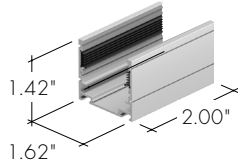

MC-KBG-SAP-SM-2-SA

KBG Mounting Channel, Serrated Aluminum Profile, Surface Mount, 2in x 1.4in tall. Silver Anodized

Aluminum mounting channel providing grip. For use with light strip mounted to the ceiling.