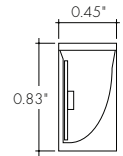

Kurba Small

OLD Model	lm/ft	W/ft	NEW Model	lm/ft	W/ft
KBS-F-H	58 lm/ft	1.4 W/ft	KBS-W-HB-44SO	85 lm/ft	1.4 W/ft
-			KBS-W-HB-44HO	163 lm/ft	2.7 W/ft
KBS-F-V	58 lm/ft	1.4 W/ft	KBS-W-VB-44SO	96 lm/ft	1.4 W/ft
-			KBS-W-VB-44HO	180 lm/ft	2.7 W/ft

*Length was omitted from the ordering code on the New Models

Kurba Medium

OLD Model	lm/ft	W/ft	NEW Model	lm/ft	W/ft
KBM-F-H	122 lm/ft	3.7 W/ft	KBM-W-HB-22SO	122 lm/ft	3.7 W/ft
KBM-F-H-DW	68 lm/ft	3.7 W/ft	KBM-W-HB-TW44SO	114 lm/ft	3.7 W/ft
KBM-F-H-RGB	47 lm/ft	3.7 W/ft	KBM-W-HB-RGB18SO	59 lm/ft	3.7 W/ft
KBM-F-H-RGBW	77 lm/ft	4.6 W/ft	KBM-W-HB-RGBW18SO	119 lm/ft	4.6 W/ft
KBM-F-H-SPI-RGBW	77 lm/ft	4.6 W/ft	KBM-W-HB-SPI17SO	113 lm/ft	4.6 W/ft
KBM-SF-H-WD	152 lm/ft	3.7 W/ft	KBM-W-HB-WD44SO	120 lm/ft	3.7 W/ft

*Length was omitted from the ordering code on the New Models

Kurba Medium Domed

OLD Model	lm/ft	W/ft	NEW Model	lm/ft	W/ft
KBM-D-H	134 lm/ft	3.7 W/ft	KBM-W-HB-22SO-DSF	158 lm/ft	3.7 W/ft
KBM-D-W-DW	80 lm/ft	3.7 W/ft	KBM-W-HB-TW44SO-DSF	135 lm/ft	3.7 W/ft
KBM-D-H-RGB	52 lm/ft	3.7 W/ft	KBM-W-HB-RGB18SO-DSF	86 lm/ft	3.7 W/ft
KBM-D-H-RGBW	86 lm/ft	4.6 W/ft	KBM-W-HB-RGBW18SO-DSF	149 lm/ft	4.6 W/ft
KBM-D-H-SPI-RGBW	86 lm/ft	4.6 W/ft	KBM-W-HB-SPI18SO-DSF	136 lm/ft	4.6 W/ft