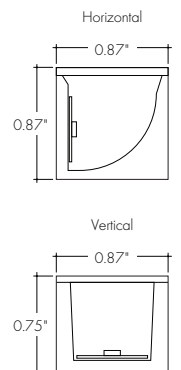

Kurba Max

OLD Model	lm/ft	W/ft	NEW Model	lm/ft	W/ft
KBX-SF-H	335 lm/ft	5 W/ft	KBX-W-HB-43SO	335 lm/ft	5.0 W/ft
KBX-SF-H-HO	490 lm/ft	5 W/ft	KBX-W-HB-44HO	437 lm/ft	5.0 W/ft
KBX-SF-V	400 lm/ft	5 W/ft	KBX-W-VB-43SO	396 lm/ft	5.0 W/ft
KBX-SF-V-HO	550 lm/ft	5 W/ft	KBX-W-VB-44HO	536 lm/ft	5.0 W/ft

*Length was omitted from the ordering code on the New Models