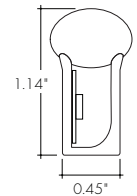

Kurba Small

OLD Model	lm/ft	W/ft	NEW Model	lm/ft	W/ft
KBS-F-H	58 lm/ft	1.4 W/ft	KBS-W-HB-44SO	85 lm/ft	1.4 W/ft
-			KBS-W-HB-44HO	163 lm/ft	2.7 W/ft
KBS-F-V	58 lm/ft	1.4 W/ft	KBS-W-VB-44SO	96 lm/ft	1.4 W/ft
-			KBS-W-VB-44HO	180 lm/ft	2.7 W/ft

*Length was omitted from the ordering code on the New Models

Kurba Medium

OLD Model	lm/ft	W/ft	NEW Model	lm/ft	W/ft
KBM-F-H	122 lm/ft	3.7 W/ft	KBM-W-HB-22SO	122 lm/ft	3.7 W/ft
KBM-F-H-DW	68 lm/ft	3.7 W/ft	KBM-W-HB-TW44SO	114 lm/ft	3.7 W/ft
KBM-F-H-RGB	47 lm/ft	3.7 W/ft	KBM-W-HB-RGB18SO	59 lm/ft	3.7 W/ft
KBM-F-H-RGBW	77 lm/ft	4.6 W/ft	KBM-W-HB-RGBW18SO	119 lm/ft	4.6 W/ft
KBM-F-H-SPI-RGBW	77 lm/ft	4.6 W/ft	KBM-W-HB-SPI17SO	113 lm/ft	4.6 W/ft
KBM-SF-H-WD	152 lm/ft	3.7 W/ft	KBM-W-HB-WD44SO	120 lm/ft	3.7 W/ft

*Length was omitted from the ordering code on the New Models

Kurba Medium Domed

OLD Model	lm/ft	W/ft	NEW Model	lm/ft	W/ft
KBM-D-H	134 lm/ft	3.7 W/ft	KBM-W-HB-22SO-DSF	158 lm/ft	3.7 W/ft
KBM-D-W-DW	80 lm/ft	3.7 W/ft	KBM-W-HB-TW44SO-DSF	135 lm/ft	3.7 W/ft
KBM-D-H-RGB	52 lm/ft	3.7 W/ft	KBM-W-HB-RGB18SO-DSF	86 lm/ft	3.7 W/ft
KBM-D-H-RGBW	86 lm/ft	4.6 W/ft	KBM-W-HB-RGBW18SO-DSF	149 lm/ft	4.6 W/ft
KBM-D-H-SPI-RGBW	86 lm/ft	4.6 W/ft	KBM-W-HB-SPI18SO-DSF	136 lm/ft	4.6 W/ft

*Length and CCT were omitted from the ordering code on the New Models

Kurba Max

OLD Model	lm/ft	W/ft	NEW Model	lm/ft	W/ft
KBX-SF-H	335 lm/ft	5 W/ft	KBX-W-HB-43SO	335 lm/ft	5.0 W/ft
KBX-SF-H-HO	490 lm/ft	5 W/ft	KBX-W-HB-44HO	437 lm/ft	5.0 W/ft
KBX-SF-V	400 lm/ft	5 W/ft	KBX-W-VB-43SO	396 lm/ft	5.0 W/ft
KBX-SF-V-HO	550 lm/ft	5 W/ft	KBX-W-VB-44HO	536 lm/ft	5.0 W/ft