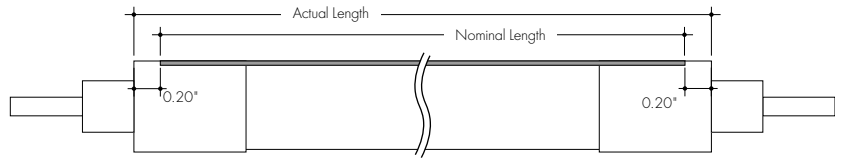

**Powerfeeds and Connectors**

**Power Feed Position Options and Orientation**

POWER FEEDS
IME - End Feed
IMB - Back Feed
IMSA - Side 1 Feed
IMSB - Side 2 Feed

**Linking and Extension Cable Options**

**END CONNECTOR**

**ANTI-WICKING FERRULE**

Included on every power feed wire

**Product Dimensions**

**Example Feed Position**  
**IME - NPF**  
 End Feed 1 to  
 No Power Feed

**Example Feed Position**  
**IMSA - NPF**  
 Side 1 Feed to  
 No Power Feed

**Example Feed Position**  
**IMB - NPF**  
 Back Feed 1 to  
 No Power Feed

**Example Feed Position**  
**IME - IME**  
 End Feed 1 and  
 End Feed 1

**Finish Options**

**White**  
 Base

Kurba's base finish is a crisp white which brings a timeless, clean aesthetic that brightens and enhances any space