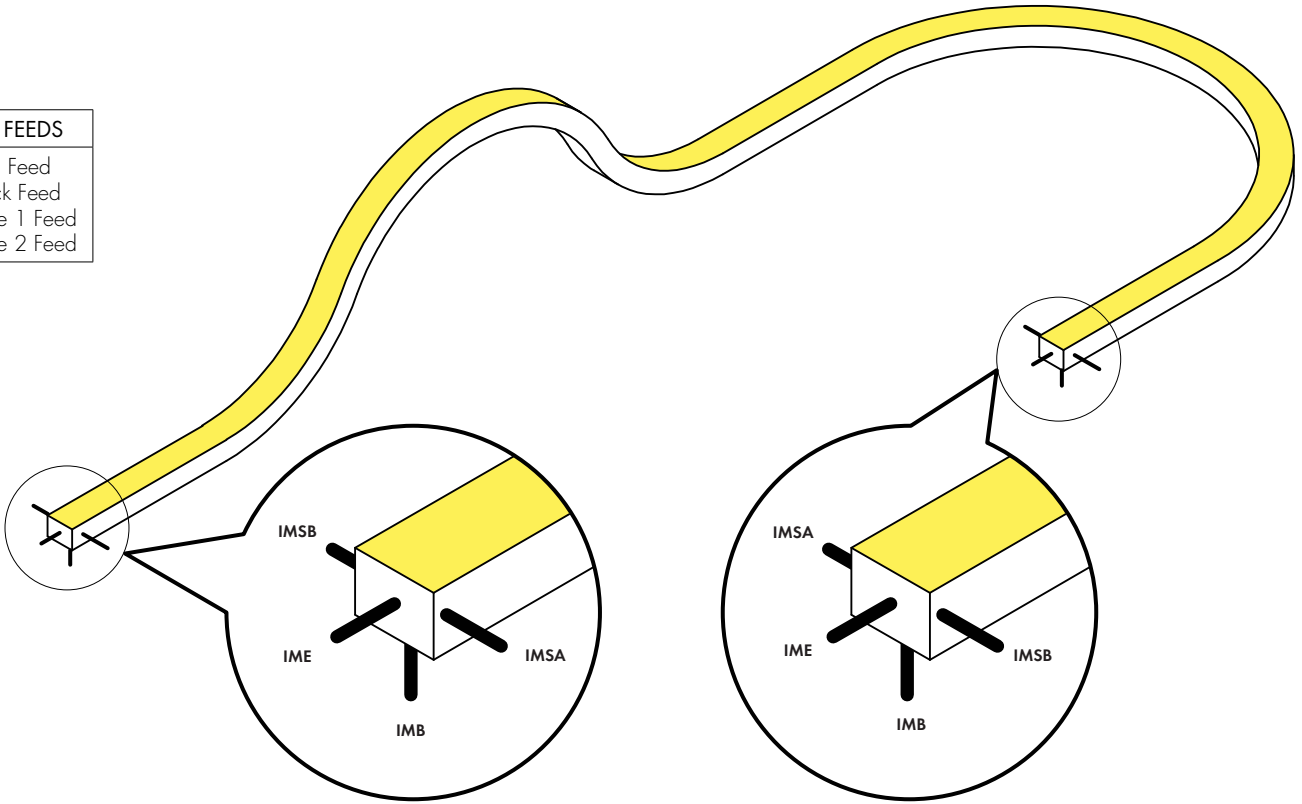

CCT INFO / LUMEN MULTIPLIER	
Color Temperature	Multiplier (ref. ~3000K)
2200K	1.00
2400K	1.00
2700K	1.00
3000K	1.00
3500K	1.00
4000K	1.00

Note: 80 CRI

**Constraints**

**Ordering Code**

MODEL	RATING	BEND DIRECTION	LENGTH	OUTPUT <sup>1</sup>	CCT	LENS	MOUNTING	FINISH	FEED POSITION LEFT	FEED POSITION RIGHT
KBL-Kurba Large	W-Wet	3D-3D Bending	SEE PCC CHART ON PAGES 5	3850-Standard	22K-2200K 27K-2700K 30K-3000K 35K-3500K 40K-4000K 57K-5700K	SF-Silicone Frosted	NA-No Mounting Option	WH-White	INJECTION MOLD IME-End Feed 1 IMB-Back Feed 1 IMSA-Side 1 Feed IMSB-Side 2 Feed NPF-No Power Feed <sup>2</sup>	INJECTION MOLD IME-End Feed 1 IMB-Back Feed 1 IMSA-Side 1 Feed IMSB-Side 2 Feed NPF-No Power Feed <sup>2</sup>

Feeds come with 90° wire leads

1 - Title 24 JA8 compliant depending on Output, CCT, and lens selections. See Technical Information and Lens Transmission charts to calculate specific efficacies.  
2 - NPF-NPF for Feed Position 1&2 is not a valid configuration option

**Powerfeeds and Connectors**

**Power Feed Position Options and Orientation**

POWER FEEDS
IME - End Feed
IMB - Back Feed
IMSA - Side 1 Feed
IMSB - Side 2 Feed

**Linking and Extension Cable Options**

**END CONNECTOR**