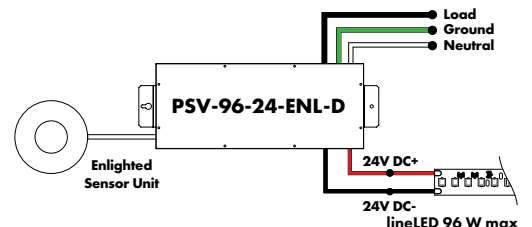

Enlighted Enabled Dimming Power Supplies 120VAC - 277VAC

MODEL	POWER	OUTPUT	DIMMING	LOCATION
PSV - PSV Series	96 - 96 Watt	24 - 24 VDC	ENL - Enlighted Dimming dims down to 0%	D - Damp

Model	96W
Length	14.40"
Width	5.20"
Depth	2.60"