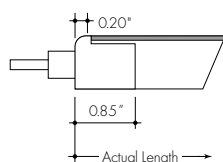

End Connector -IME