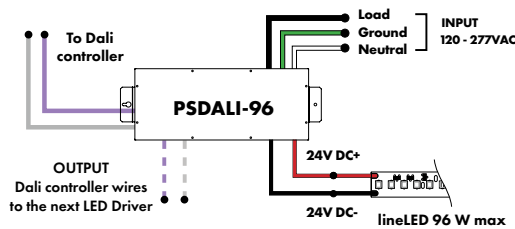

DALI 0% Dimming Power Supplies 120VAC - 277VAC

MODEL	POWER	OUTPUT
PSDALI - DALI Power Supply dims down to 0%	96 - 96 Watt 3X96 - 3 X 96 Watt	24 - 24 VDC

Features eldoLED's LINEARdrive configurable dimmable drivers

Model	96W	3X96
Length	14.40"	15.75"
Width	5.20"	6.62"
Depth	2.60"	4.95"