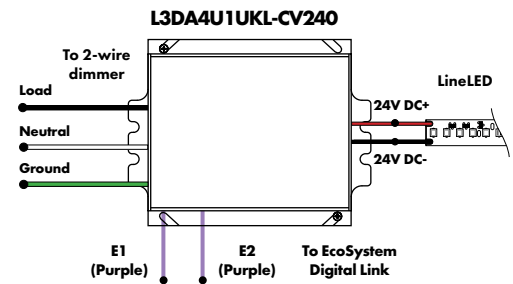

Lutron Power Supplies 1%

MODEL
L3DA4U1UKL-CV240

HiLume™ 1% EcoSystem Voltage LED driver
40W max

MODELS	L3DA4U1UKL-CV240
Length	4.98"
Width	4.00"
Depth	2.62"