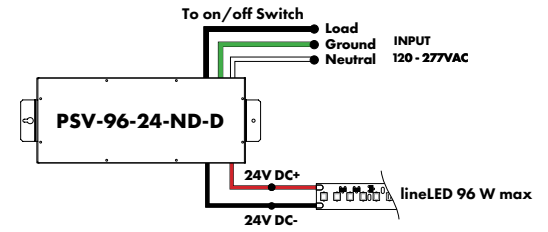

Power Supplies

See Power Supply instructions and spec sheet for wiring information. For a complete list of compatible dimmers, see Compatible Dimming Chart on the Resources page.

Non-Dimming Power Supply 120VAC - 277VAC

MODEL	POWER	OUTPUT	DIMMING	LOCATION
PSV - PSV Series	96 - 96 Watt	24 - 24 VDC	ND - Non Dimming	D - Damp

MODELS	96W
Length	14.40"
Width	5.20"
Depth	2.60"