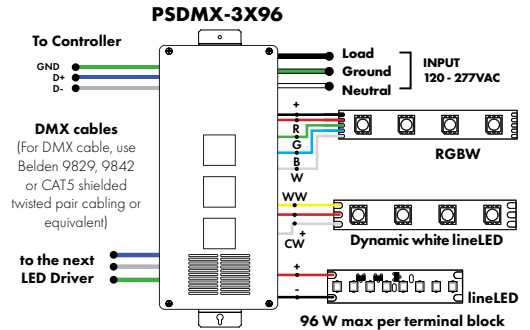

Power Supplies

See Power Supply instructions and spec sheet for wiring information. For a complete list of compatible dimmers, see Compatible Dimming Chart on the Resources page.

DMX Dimming Power Supplies 120VAC - 277VAC

MODEL	POWER	OUTPUT
PSDMX - DMX Power Supply dims down to 0%	96 - 96 Watt 3X96 - 3 X 96 Watt	24 - 24 VDC

Features eldoLED's LINEARdrive configurable dimmable drivers

MODELS	96W	3X96
Length	14.40"	15.75"
Width	5.20"	6.62"
Depth	2.60"	4.95"