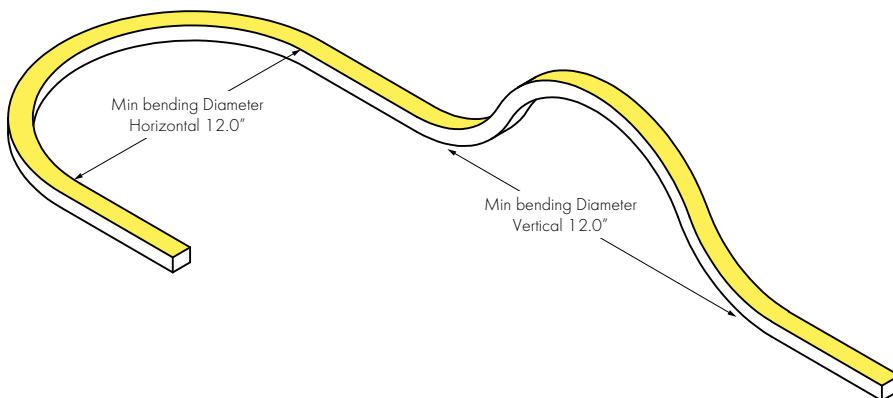

Constraints

Ordering Code

MODEL	RATING	BEND DIRECTION	LENGTH	OUTPUT¹	CCT	LENS	MOUNTING	FINISH	FEED POSITION LEFT	FEED POSITION RIGHT
KBL-Kurba Large	W-Wet	3D-3D Bending	SEE PCC CHART ON PAGES 5	3850-Standard	22K-2200K 27K-2700K 30K-3000K 35K-3500K 40K-4000K 57K-5700K	SF-Silicone Frosted	NA-No Mounting Option	WH-White	INJECTION MOLD IME-End Feed 1 IMB-Back Feed 1 IMSA-Side 1 Feed IMSB-Side 2 Feed NPF-No Power Feed²	INJECTION MOLD IME-End Feed 1 IMB-Back Feed 1 IMSA-Side 1 Feed IMSB-Side 2 Feed NPF-No Power Feed²

Feeds come with 90° wire leads

1 - Title 24 JA8 compliant depending on Output, CCT, and lens selections. See Technical Information and Lens Transmission charts to calculate specific efficacies.
2 - NPF-NPF for Feed Position 1&2 is not a valid configuration option