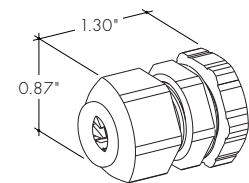

LVSP-WET-CM
Connector for splice box, low voltage for cable management, gray