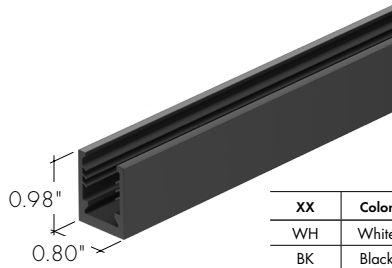

Light Transmission and Dotting

	Lens/Accessory
Output Options	Silicone Frosted/ White Finish
38SO	ND
Transmission Percentage	100%

CD SD ND
CD - Clear Dotting
SD - Slight Dotting
ND - No Dotting

Mounting Accessories

MC-KBL-BANP-3D-SM-78-XX
KBL Mounting Channel, Bendable Anole Profile, 3D Bending, Surface Mount, 78in,

XX	Color
WH	White
BK	Black

LVSP-WET
Splice box: wet rated, low voltage, gray