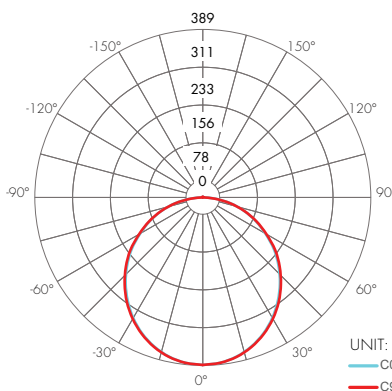

Photometry

KBL-W-3D-48-38SO-30K-SF-NA-WH

Kurba Large, 3D Bend, 4ft, 3000K, 38SO output, Silicone Frosted Lens

Zonal Lumen Summary 3000K