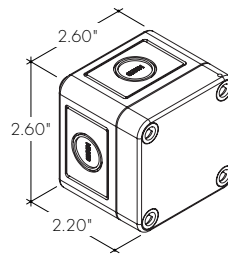

Light Transmission and Dotting

	Lens/Accessory
Output Options	Silicone Frosted/ White Finish
38SO	ND
Transmission Percentage	100%

CD SD ND
CD - Clear Dotting
SD - Slight Dotting
ND - No Dotting

Mounting Accessories

MC-KBL-BANP-3D-SM-78-XX
KBL Mounting Channel, Bendable Anole Profile, 3D Bending, Surface Mount, 78in,

XX	Color
WH	White
BK	Black

LVSP-WET
Splice box: wet rated, low voltage, gray

LVSP-WET-CM
Connector for splice box, low voltage for cable management, gray

Photometry

KBL-W-3D-48-38SO-30K-SF-NA-WH

Kurba Large, 3D Bend, 4ft, 3000K, 38SO output, Silicone Frosted Lens

Zonal Lumen Summary 3000K

Zone	Lumen	% Fixture
0-30	219	26.4%
0-40	301	36.3%
0-60	635	76.7%
0-90	819	98.9%
Total	828	100.0%