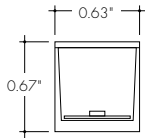

Features

Kurba Large 3d Bending is a dot free direct view, highly versatile, energy efficient and flexible LED strip suitable for outdoor wet locations capable of horizontal/side bends and vertical/top bends with a 6" bending radius. The silicone material offers excellent heat, weather, UV, and solvent resistance and has a special coating to repel dust and dirt accumulation.

Applications

Indoor/Outdoor dry & wet location

Materials

Silicone for red list approved, as well as heat, weather, UV, and solvent resistance

Dimming

Dimable down to 1%. Dot Free even illumination. Also available with Black Lens

Average Life (L70)

50,000 hours

Approvals

24VDC Class 2 wet listed, IP68

Warranty

3 years

Finish Options (see page 2 for additional information)

Base ☐ White

Technical Information

Bending Direction	3D
Output	3850
Light Output at 3000K	207 lm/ft
Average Power Consumption at 4'	3.66 W/ft
Efficacy	57 lm/W
Ordering Increment	2.19"
Maximum Run Length (In Series)	26'
Operating Temperature Range	-40°F to 131°F

CCT INFO / LUMEN MULTIPLIER	
Color Temperature	Multiplier (ref. ~3000K)
2200K	1.00
2400K	1.00
2700K	1.00
3000K	1.00
3500K	1.00
4000K	1.00

Note: 80 CRI

Constraints

Ordering Code

MODEL	RATING	BEND DIRECTION	LENGTH	OUTPUT¹	CCT	LENS	MOUNTING	FINISH	FEED POSITION LEFT	FEED POSITION RIGHT
KBL-Kurba Large	W-Wet	3D-3D Bending	SEE PCC CHART ON PAGES 5	3850-Standard	22K-2200K 27K-2700K 30K-3000K 35K-3500K 40K-4000K 57K-5700K	SF-Silicone Frosted	NA-No Mounting Option	WH-White	INJECTION MOLD IME-End Feed 1 IMB-Back Feed 1 IMSA-Side 1 Feed IMSB-Side 2 Feed NPF-No Power Feed²	INJECTION MOLD IME-End Feed 1 IMB-Back Feed 1 IMSA-Side 1 Feed IMSB-Side 2 Feed NPF-No Power Feed²

Feeds come with 90° wire leads