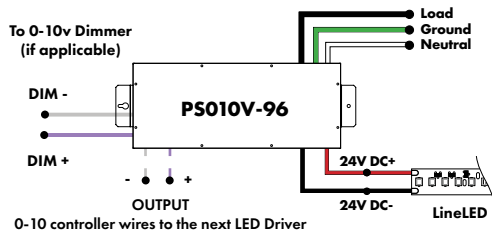

0-10V Dimming Power Supplies 0.1% 120VAC - 277VAC

MODEL	POWER	OUTPUT	DIMMING
PS010V - 0-10V Power Supply dims down to 0.1%	96 - 96 Watt 3X96 - 3 X 96 Watt	24 - 24 VDC	LIN - Linear LOG - Logarithmic

MODELS	96W	3X96
Length	14.40"	15.75"
Width	5.20"	6.62"
Depth	2.60"	4.95"