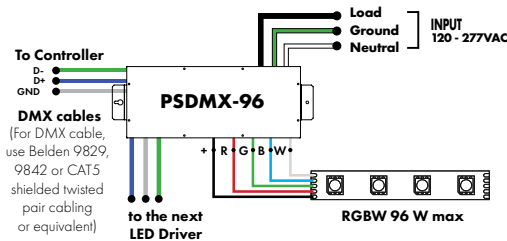

Power Supplies

See Power Supply instructions and spec sheet for wiring information. For a complete list of compatible dimmers, see Compatible Dimming Chart on the Resources page.

DMX Dimming Power Supplies 120VAC - 277VAC

MODEL	POWER	OUTPUT
PSDMX - DMX Power Supply dims down to 0%	96 - 96 Watt 3X96 - 3 X 96 Watt	24 - 24 VDC

Features eldoLED's LINEARdrive configurable dimmable drivers

MODELS	96W	3X96
Length	14.40"	15.75"
Width	5.20"	6.62"
Depth	2.60"	4.95"