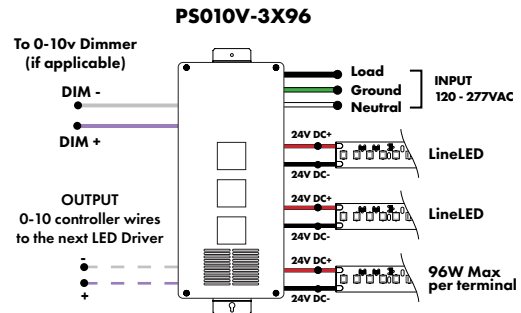

0-10V Dimming Power Supplies 0.1% 120VAC - 277VAC

MODEL	POWER	OUTPUT	DIMMING
PS010V - 0-10V Power Supply dims down to 0.1%	96 - 96 Watt 3X96 - 3 X 96 Watt	24 - 24 VDC	LIN - Linear LOG - Logarithmic

MODELS	96W	3X96
Length	14.40"	15.75"
Width	5.20"	6.62"
Depth	2.60"	4.95"