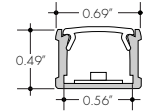

KENDO M

RECOMMENDED LUMINAIRES **SELECT LUMINAIRE SPECIFICATIONS**

KENDO M
KM-(length)-27K-SO-G-FC-SA-E-1
PSU - PDCU-D-96-24

Refer to Specification Sheet for More Information.