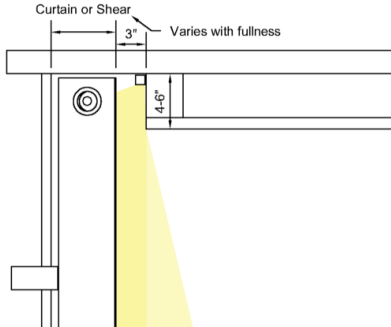

## DIRECT CURTAIN / WALL POCKET

DETAIL	RENDER
--------	--------

Use a grazing optic for a dramatic and controlled look.

RECOMMENDED LUMINAIRES	SELECT LUMINAIRE SPECIFICATIONS
------------------------	---------------------------------