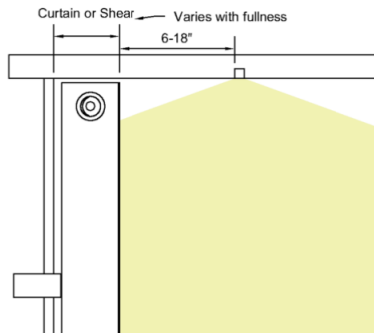

DIRECT RECESSED LINEAR

DETAIL **RENDER**

For windows treatments with both sheer and blackout curtains.

RECOMMENDED LUMINAIRES **SELECT LUMINAIRE SPECIFICATIONS**

LINII
LIN-GDS-(length)-27K-MO-F
PSU - PDCU-D-96-24

Refer to Specification Sheet for More Information.

- Dot Free w/ Frosted Lens
- 5-Year Warranty
- 24 VDC Class 2
- 90+ CRI

1. **NOTES**
1) 24K, 27K, 30K, 35K color temperatures recommended for High End Residential.
  2) Additional lumen packages are available. Refer to specification sheets.
  3) Silver, Black, White, Bronze finishes are standard; Custom available, contact factory for more information.