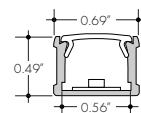

RECOMMENDED LUMINAIRES	SELECT LUMINAIRE SPECIFICATIONS

KENDO M
KM-(length)-27K-SO-F-FC-SA-E-1
PSU - PDCU-D-96-24

Refer to Specification Sheet for More Information.

- Dot Free w/ Frosted Lens
- 5-Year Warranty
- 24 VDC Class 2
- 90+ CRI

KENDO M

TAPE AND CHANNEL (FOR FIELD ASSEMBLY)

LED Tape - LL72-SO-27K-SL-NC-(length)
Extrusion - KMC-144-F-SA
PSU - PDCU-D-96-24

WARM DIM
LED Tape - LLWD68-19-27K-SL-NC-(length)
Channel - KMC-144-F-SA
PSU - PSD-96-24

1. **NOTES**
1) 24K, 27K, 30K, 35K color temperatures recommended for High End Residential.
  2) Additional lumen packages are available. Refer to specification sheets.
  3) Silver, Black, White, Bronze finishes are standard; Custom available, contact factory for more information.