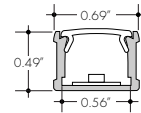

KENDO M

RECOMMENDED LUMINAIRES	SELECT LUMINAIRE SPECIFICATIONS

KENDO M
KM-(length)-27K-SO-G-FC-SA-E-1
PSU - PDCU-D-96-24

Refer to Specification Sheet for More Information.