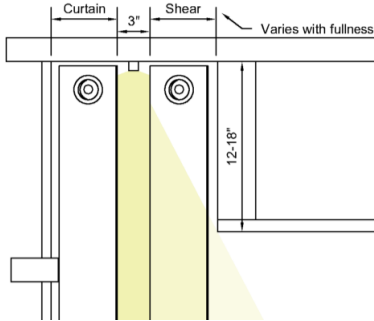

CURTAIN + SHEER DETAIL

DETAIL **RENDER**

For windows treatments with both sheer and blackout curtains.

RECOMMENDED LUMINAIRES **SELECT LUMINAIRE SPECIFICATIONS**

KENDO M
KM-(length)-27K-SO-G-FC-SA-E-1
PSU - PDCU-D-96-24

Refer to Specification Sheet for More Information.

- Dot Free w/ Frosted Lens
- 5-Year Warranty
- 24 VDC Class 2
- 90+ CRI

TAPE AND CHANNEL (FOR FIELD ASSEMBLY)

LED Tape - LL72-SO-27K-SL-NC-(length)
Extrusion - KMC-144-G-SA
PSU - PDCU-D-96-24

WARM DIM
LED Tape - LLWD68-19-27K-SL-NC-(length)
Channel - KMC-144-G-SA
PSU - PSD-96-24