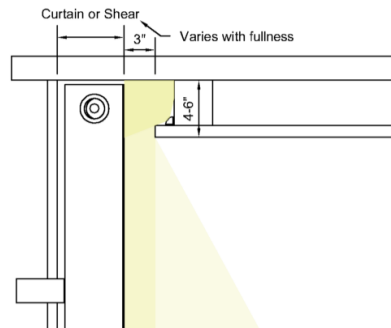

INDIRECT CURTAIN / WALL POCKET

DETAIL	RENDER

Soft accent. Works great when paired with coves.

RECOMMENDED LUMINAIRES	SELECT LUMINAIRE SPECIFICATIONS

KENDO M
KM-(length)-27K-SO-F-FC-SA-E-1
PSU - PDCU-D-96-24

Refer to Specification Sheet for More Information.

- Dot Free w/ Frosted Lens
- 5-Year Warranty
- 24 VDC Class 2
- 90+ CRI

TAPE AND CHANNEL (FOR FIELD ASSEMBLY)

LED Tape - LL72-SO-27K-SL-NC-(length)
Extrusion - KMC-144-F-SA
PSU - PDCU-D-96-24

WARM DIM
LED Tape - LLWD68-19-27K-SL-NC-(length)
Channel - KMC-144-F-SA
PSU - PSD-96-24

1. **NOTES**
1) 24K, 27K, 30K, 35K color temperatures recommended for High End Residential.
  2) Additional lumen packages are available. Refer to specification sheets.
  3) Silver, Black, White, Bronze finishes are standard; Custom available, contact factory for more information.