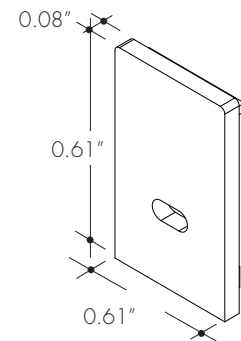

EC-BOS-R-H4-XX

Endcap with powerfeed opening