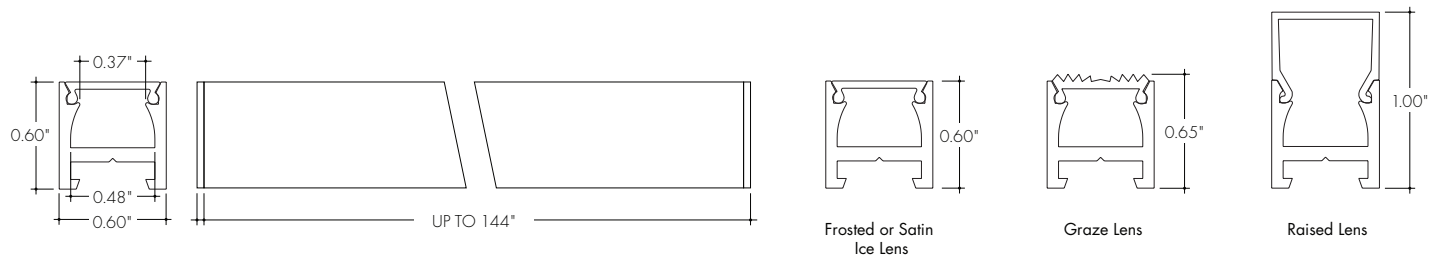

Product Dimensions

INCLUDED MOUNTING ACCESSORIES

EXTRUSION LENGTH	FIXED CLIP	SCREW-IN/MAGNETIC/ADJUSTABLE	END CAP PAIR
48"	48"	3	1
72"	72"	3	1
96"	96"	4	1
144"	144"	5	1

Each pair of endcaps includes 1x H3 (no wire feed hole) and 1x H4 (with hole) where applicable. Additional endcaps and mounting clips are available for purchase.

Ordering Code

MODEL	LENGTH	LENS	MOUNTING²	FINISH⁴
BOSC-Bosc Channel¹	48-48" 72-72" 96-96"³ 144-144"³	F-Frosted SI-Satin Ice G-Graze R-Raised	FC-Fixed Clip SC-Screw-In MAG-Magnetic A-Adjustable Hinge Mounting	SA-Silver Anodized WH-White BK-Black BZ-Bronze

1 - End Caps are included with channel, one of H3 (no hole) and one of H4 (with hole). Order additional End Caps as necessary.
2 - Mounting Clips are included with channel. Refer to chart above for provided mounting clip quantities. Order additional Mounting Clips as necessary.
3 - For Channels and lenses over 90", incremental shipping charges will apply.
4 - Non SA finishes may have extended lead times. Custom RALs are available, please consult Inside Sales with specific request.