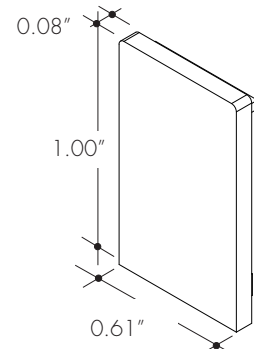

EC-BOS-R-H3-XX

Endcap without powerfeed opening

XX	Color
SA	Silver Anodized
WH	White
BK	Black
BZ	Bronze