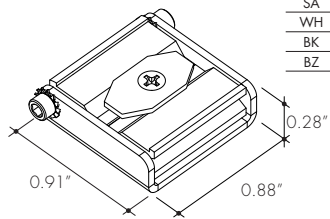

XX	Length
48	48"
72	72"
96	96"
144	144"

MB-BOSC-XX

Screw-in mounting bracket
-SC

XX	Color
SA	Silver Anodized
WH	White
BK	Black
BZ	Bronze

MB-BOSC-MAG

Magnetic bracket
-MAG

MB-BOSC-A-XX

Adjustable Mounting Bracket
-A