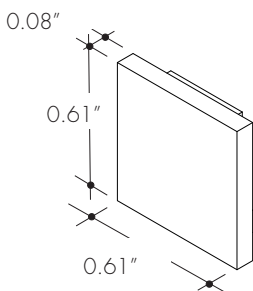

EC-BOS-F-H3-XX

Endcap without powerfeed opening