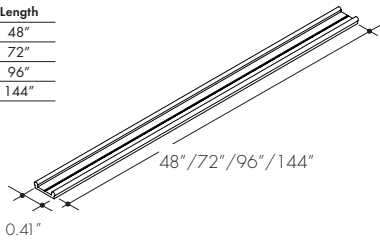

1 - End Caps are included with channel, one of H3 (no hole) and one of H4 (with hole). Order additional End Caps as necessary.
 2 - Mounting Clips are included with channel. Refer to chart above for provided mounting clip quantities. Order additional Mounting Clips as necessary.
 3 - For Channels and lenses over 90", incremental shipping charges will apply.
 4 - Non SA finishes may have extended lead times. Custom RALs are available, please consult Inside Sales with specific request.

XX	Length
48	48"
72	72"
96	96"
144	144"

MB-BOSC-XX

Screw-in mounting bracket
-SC

XX	Color
SA	Silver Anodized
WH	White
BK	Black
BZ	Bronze

MB-BOSC-MAG

Magnetic bracket
-MAG

MB-BOSC-A-XX

Adjustable Mounting Bracket
-A