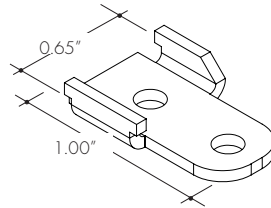

1 - End Caps are included with channel, one of H3 (no hole) and one of H4 (with hole). Order additional End Caps as necessary.
 2 - Mounting Clips are included with channel. Refer to chart above for provided mounting clip quantities. Order additional Mounting Clips as necessary.
 3 - For Channels and lenses over 90", incremental shipping charges will apply.
 4 - Non SA finishes may have extended lead times. Custom RALs are available, please consult Inside Sales with specific request.

All Channels come with a specified set of Mounting Clips and End Caps, see Ordering Code for details. Order additional Mounting Clips and End Caps as necessary.

Mounting Clips

MC-BOSC-SNAP-XX

Fixed Clip available in 48", 72", 96", 144"
-FC

XX	Length
48	48"
72	72"
96	96"
144	144"

MB-BOSC-XX

Screw-in mounting bracket
-SC

XX	Color
SA	Silver Anodized
WH	White
BK	Black
BZ	Bronze

MB-BOSC-MAG

Magnetic bracket
-MAG

MB-BOSC-A-XX

Adjustable Mounting Bracket
-A