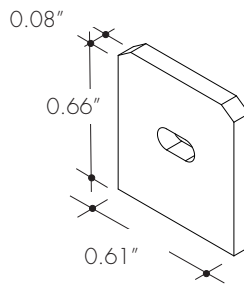

EC-BOS-G-H4-XX

Endcap with powerfeed opening