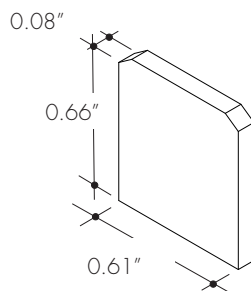

EC-BOS-G-H3-XX

Endcap without powerfeed opening