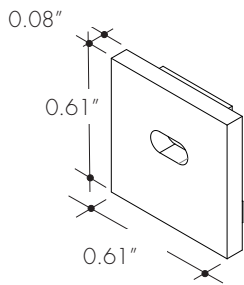

All Channels come with a specified set of Mounting Clips and End Caps, see Ordering Code for details. Order additional Mounting Clips and End Caps as necessary.

Mounting Clips

MC-BOSC-SNAP-XX

Fixed Clip available in 48", 72", 96", 144"
-FC

XX	Length
48	48"
72	72"
96	96"
144	144"

MB-BOSC-XX

Screw-in mounting bracket
-SC

XX	Color
SA	Silver Anodized
WH	White
BK	Black
BZ	Bronze

MB-BOSC-MAG

Magnetic bracket
-MAG

MB-BOSC-A-XX

Adjustable Mounting Bracket
-A

XX	Color
SA	Silver Anodized
WH	White
BK	Black
BZ	Bronze

Endcaps

EC-BOS-F-H4-XX

Endcap with powerfeed opening

EC-BOS-G-H4-XX

Endcap with powerfeed opening

EC-BOS-R-H4-XX

Endcap with powerfeed opening

EC-BOS-F-H3-XX

Endcap without powerfeed opening

EC-BOS-G-H3-XX

Endcap without powerfeed opening

EC-BOS-R-H3-XX

Endcap without powerfeed opening

XX	Color
SA	Silver Anodized
WH	White
BK	Black
BZ	Bronze