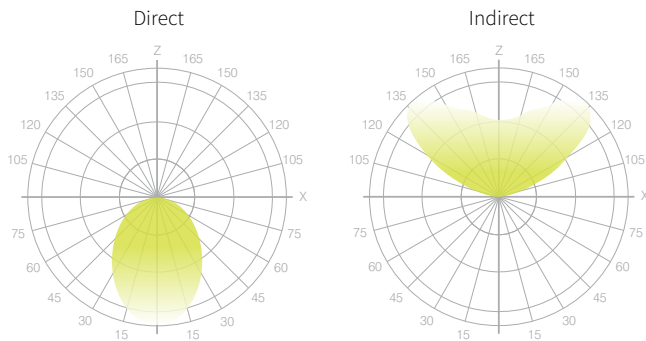

Light Engine

- **High Efficacy:** Up to 100 lumen/Watt
- **Color Options (CCT):** 2700K, 3000K, 3500K, 4000K
- **Color Consistency:** 3-step MacAdam Ellipse
- **Color Rendering (CRI):** 90+
- **Lumen Maintenance:** 100,000 hours (L-70 @ 25 °C)

Dimming

- **Protocol:** 0-10V
  DALI
  LUTRON
  DMX
- **Level:** From 0.1% to 10%

The Vesta Y combines high output with limitless possibilities of control. Dimming down to 0.1% is also available in Lutron (120-277V) and Dali systems (120-277V).

Light Distribution