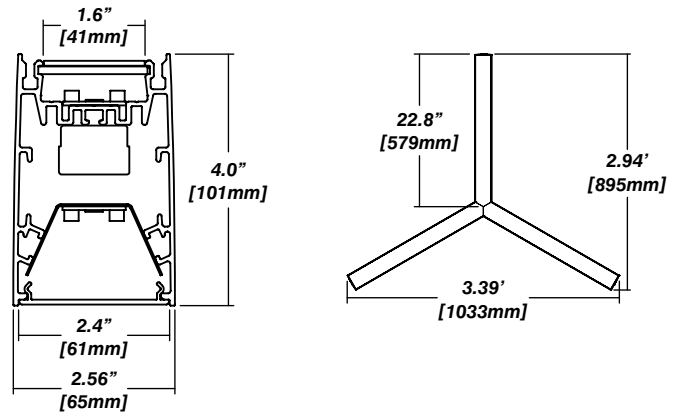

Dimensions

Canopy

- Unified canopy combines feed cable and 3 aircraft cable
- Fully covers standard electrical box

Unified Round Canopy
Ø7.75" [197mm]