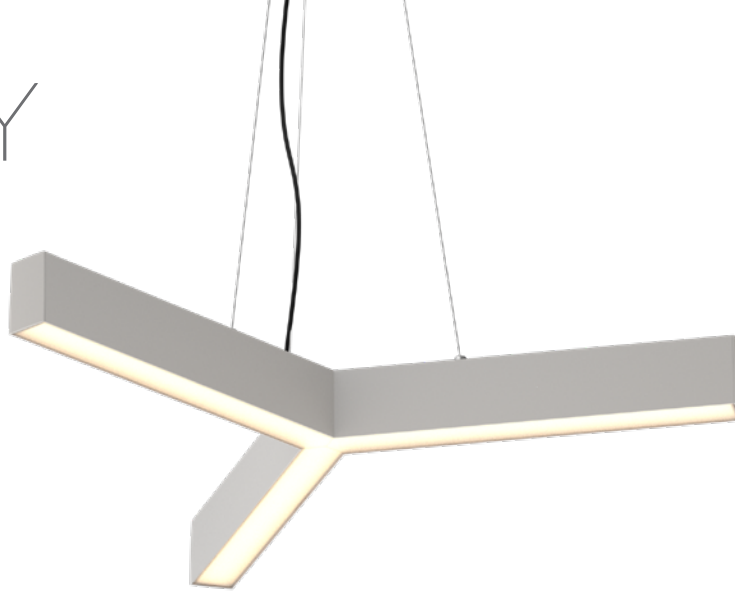

Vesta Y

Y SHAPED CHANDELIER

Vesta Y - Y Shaped Chandelier. Vesta Y is a standalone chandelier based on our Vesta linear system. The three stems create beautiful direct and indirect light throughout a space. Sturdy, Canadian made construction means that Vesta Y will remain a timeless part of your design.

Fixture

1 2 3 4 5 6 7

Driver

1 2 3 4 5 6

Product Specifications

SAMPLE : Fixture **VC1Y-90-27-F-30-20-01** | Driver **STD-120-956-01-01-06**

| 1 - Model | 2 - CRI | 3 - CCT | 4 - Lens | 5 - Direct Lm | 6 - Indirect Lm |
|-------------------------------|-----------------|-------------------|------------------------------|------------------------|------------------------|
| VC1Y • Direct | 90 • 90+ | 27 • 2700K | F • Frosted Symmetric | 30 • 3000 (32W) | 20 • 2000 (19W) |
| VC2Y • Direct/Indirect | | 30 • 3000K | | 40 • 4000 (44W) | 26 • 2600 (27W) |
| | | 35 • 3500K | | XX • Custom | 00 • None |
| | | 40 • 4000K | | | XX • Custom |