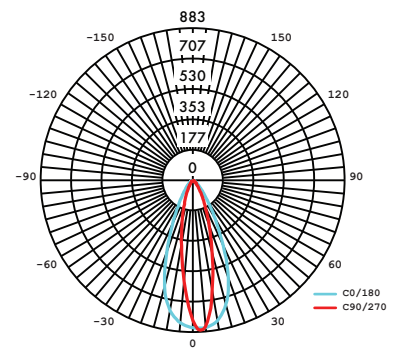

Photometry

SMD-5-30K-SO-WW-BK

SAC-WW-5-BK

5" Wall Wash

SMD-5-30K-SO-EL-BK

SAC-EL-5-BK

5" Elliptical Lens

SMD-5-30K-SO-LU-BK