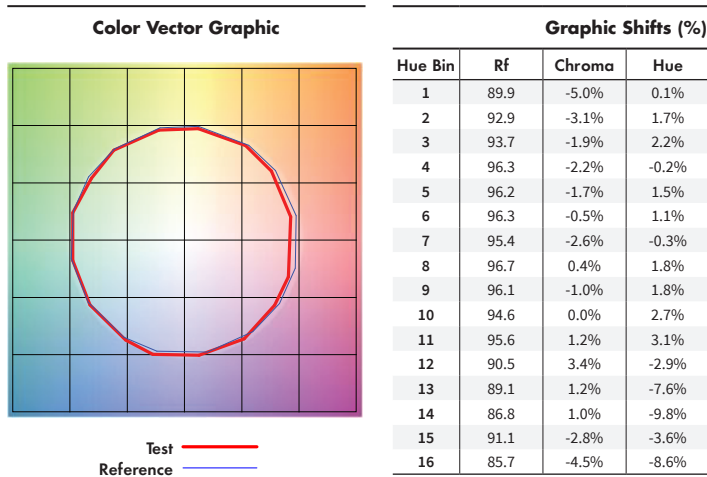

Photometry

SMD-5-30K-SO-WW-BK

SAC-WW-5-BK

5" Wall Wash

SMD-5-30K-SO-EL-BK

SAC-EL-5-BK

5" Elliptical Lens

SMD-5-30K-SO-LU-BK

SAC-LU-5-BK

5" Bullseye Louver

TM-30-15-Data

27K CCT

30K CCT

35K CCT

40K CCT

Additional Stenos Products