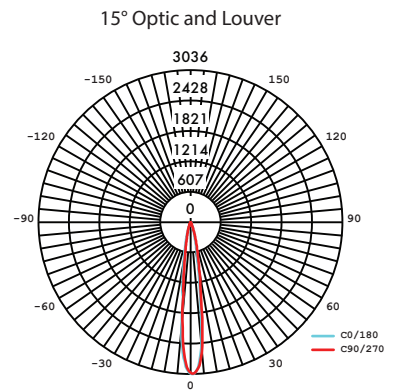

Photometry

SMD-5-30K-SO-15-BK/WH

SMD-5-30K-SO-LV15-BK/WH

SAC-LV15-5-BK/WH

SMD-5-30K-SO-LV30-BK/WH

SAC-LV30-5-BK/WH

SMD-5-30K-SO-LV60-BK/WH

SAC-LV60-5-BK/WH