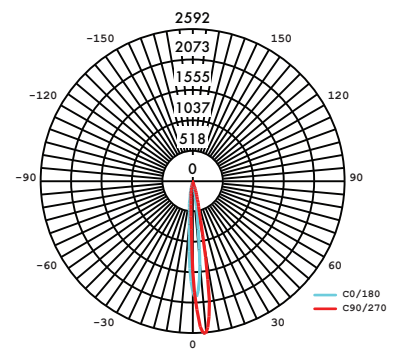

SMD-5-30K-SO-LU-BK

SAC-LU-5-BK

5" Bullseye Louver