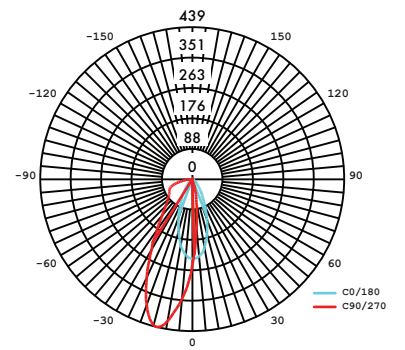

Photometry

SMD-5-30K-SO-15-BK/WH

SMD-5-30K-SO-LV15-BK/WH

SAC-LV15-5-BK/WH

SMD-5-30K-SO-LV30-BK/WH

SAC-LV30-5-BK/WH

SMD-5-30K-SO-LV60-BK/WH

SAC-LV60-5-BK/WH

Photometry

SMD-5-30K-SO-WW-BK

SAC-WW-5-BK

5" Wall Wash

SMD-5-30K-SO-EL-BK

SAC-EL-5-BK

5" Elliptical Lens

SMD-5-30K-SO-LU-BK