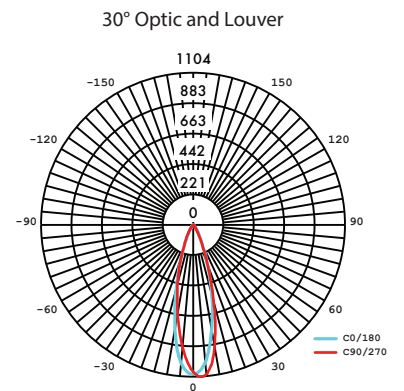

Photometry

SMD-5-30K-SO-15-BK/WH

SMD-5-30K-SO-LV15-BK/WH

SAC-LV15-5-BK/WH

SMD-5-30K-SO-LV30-BK/WH

SAC-LV30-5-BK/WH

SMD-5-30K-SO-LV60-BK/WH

SAC-LV60-5-BK/WH