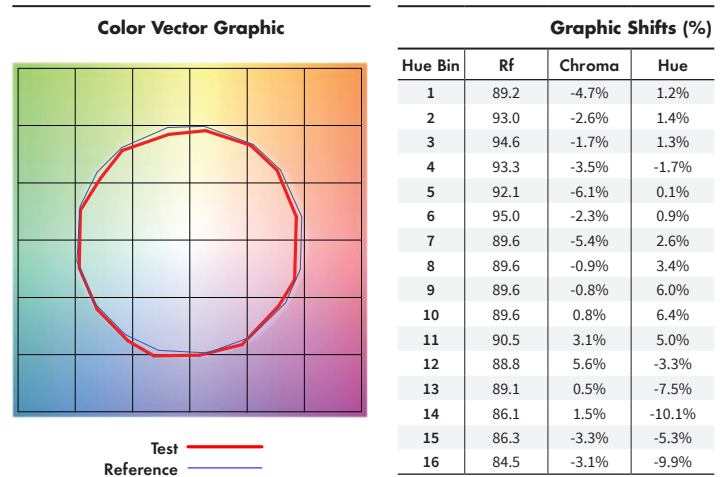

Photometry

SMD-5-30K-SO-WW-BK

SAC-WW-5-BK

5" Wall Wash

SMD-5-30K-SO-EL-BK

SAC-EL-5-BK

5" Elliptical Lens

SMD-5-30K-SO-LU-BK

SAC-LU-5-BK

5" Bullseye Louver

TM-30-15-Data

27K CCT

30K CCT

35K CCT

40K CCT

Additional Stenos Products