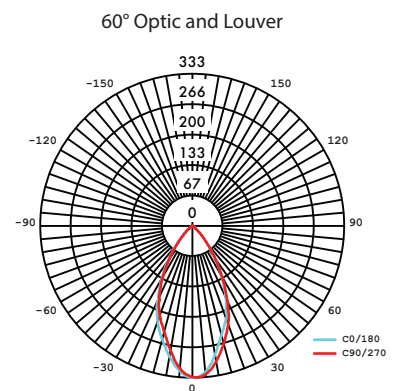

Photometry

SMD-5-30K-SO-15-BK/WH

SMD-5-30K-SO-LV15-BK/WH

SAC-LV15-5-BK/WH

SMD-5-30K-SO-LV30-BK/WH

SAC-LV30-5-BK/WH

SMD-5-30K-SO-LV60-BK/WH

SAC-LV60-5-BK/WH