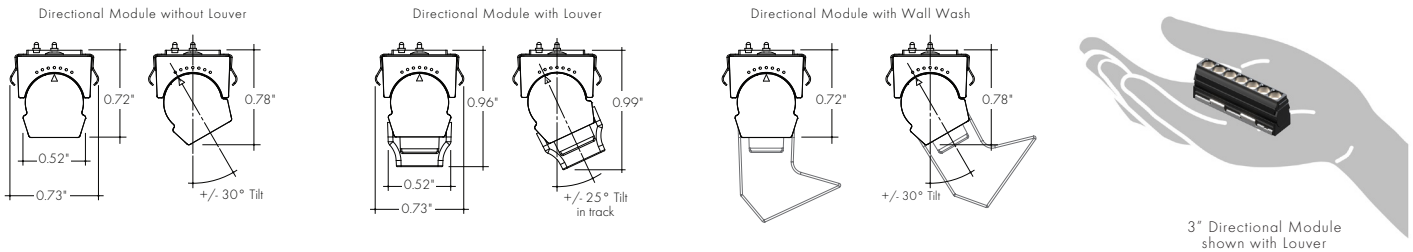

Directional Module Features

- Flawless beam quality from a unique micro-linear form factor
- Narrow 15° TIR native beam is aimable +/- 30°
- Snap-in module allows for simple setup and reconfiguration of track system
- Rotate module 180° to quickly change between track channel 1 and channel 2
- Wall Wash optic provides even illumination starting from the top of the wall to the bottom
- Wall Wash recommended spacing is 2ft from the wall and 2ft on-center
- Louvers available for 15°, 30°, and 60° beams
- Snap-on optics available to easily adjust beam angle in the field
- Available in three sizes and outputs, four CCTs
- L90 > 50k hours
- 24 VDC Class 2 power supply

Finish Options

- Black Painted
- White Painted

Profile Dimensions

Technical Information

TYPE	Stenos					TM-30					
	3	5	5-WW	12	12-WW	CCT	Multiplier (ref. - 3000K)	CRI	R _f	R _g	R ₉
OUTPUT OPTIONS (15° Optic)											
Lumen Output (3000K)	274 lm	546 lm	275 lm	1323 lm	582 lm	2700K	0.96	93	93	98	56
Power Consumption	2.6 W	5.4 W		13.0 W		3000K	1.00	94	91	97	60
Efficacy (lm/W)	106 lm/W	101 lm/W	51 lm/W	102 lm/W	45 lm/w	3500K	1.07	94	92	99	63
Center Beam Intensity (candela)	1612 cd	3309 cd	N/A	8541 cd	N/A	4000K	1.11	92	91	99	59

Ordering Code | Directional Module

MODEL	LENGTH	CCT	OUTPUT	OPTIC*	FINISH
SMD-Stenos Directional Module	3-2.5" 5-4.8" 12-11.8"	27K-2700K 30K-3000K 35K-3500K 40K-4000K	SO-Standard	15-15° Optic LV15-15° Louver ^{1,2} LV30-30° Louver and Optic ² LV60-60° Louver and Optic ² WW-Wall Wash Optic ³ LU 15° Bullseye Louver ⁴ EL 15°x 45° Elliptical Lens ⁵	BK-Black WH-White

(left to right)
Stenos Recessed Deep Trimless Track
Stenos Recessed Trimless Track
Stenos Recessed Trimmed Track
Stenos Surface Mount Track
Stenos Suspended Track

Stenos Directional Module

Stenos Directional Module with Louver