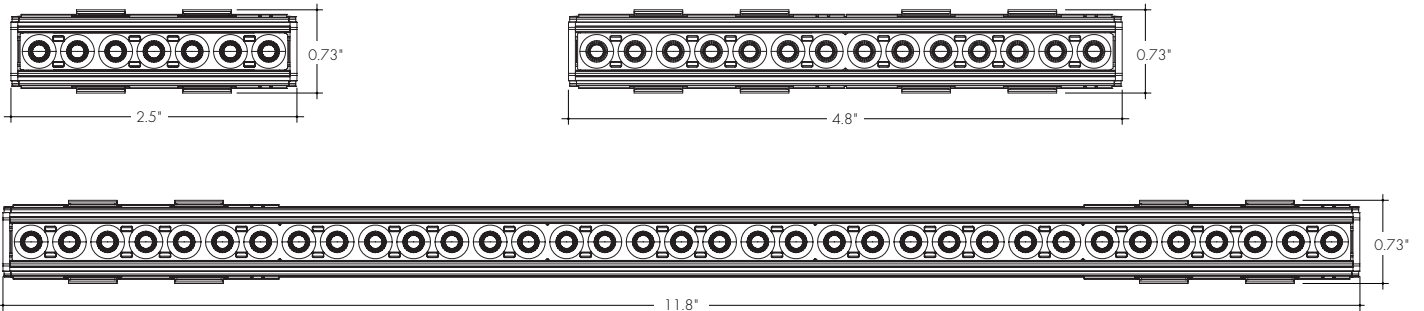

Directional Module Features

- Flawless beam quality from a unique micro-linear form factor
- Narrow 15° TIR native beam is aimable +/- 30°
- Snap-in module allows for simple setup and reconfiguration of track system
- Rotate module 180° to quickly change between track channel 1 and channel 2
- Wall Wash optic provides even illumination starting from the top of the wall to the bottom
- Wall Wash recommended spacing is 2ft from the wall and 2ft on-center
- Louvers available for 15°, 30°, and 60° beams
- Snap-on optics available to easily adjust beam angle in the field
- Available in three sizes and outputs, four CCTs
- L90 > 50k hours
- 24 VDC Class 2 power supply

Finish Options

- Black Painted
- White Painted

Profile Dimensions

Technical Information

TYPE	Stenos					TM-30					
	3	5	5-WW	12	12-WW	CCT	Multiplier (ref. - 3000K)	CRI	R _f	R _g	R ₉
OUTPUT OPTIONS (15° Optic)											
Lumen Output (3000K)	274 lm	546 lm	275 lm	1323 lm	582 lm	2700K	0.96	93	93	98	56
Power Consumption	2.6 W	5.4 W		13.0 W		3000K	1.00	94	91	97	60
Efficacy (lm/W)	106 lm/W	101 lm/W	51 lm/W	102 lm/W	45 lm/w	3500K	1.07	94	92	99	63
Center Beam Intensity (candela)	1612 cd	3309 cd	N/A	8541 cd	N/A	4000K	1.11	92	91	99	59

Ordering Code | Directional Module

MODEL	LENGTH	CCT	OUTPUT	OPTIC*	FINISH
SMD-Stenos Directional Module	3-2.5" 5-4.8" 12-11.8"	27K-2700K 30K-3000K 35K-3500K 40K-4000K	SO-Standard	15-15° Optic LV15-15° Louver ^{1,2} LV30-30° Louver and Optic ² LV60-60° Louver and Optic ² WW-Wall Wash Optic ³ LU 15° Bullseye Louver ⁴ EL 15°x 45° Elliptical Lens ⁵	BK-Black WH-White

Ordering Code | Directional Module Accessories

MODEL	ACCESSORY	LENGTH	FINISH
SAC-Stenos Accessory	LV15-15° Louver LV30-30° Louver and Optic LV60-60° Louver and Optic WW-Wall Wash Optic ¹ LU-15° Bullseye Louver ² EL-15°x 45° Elliptical Lens ²	3-3" Directional Module 5-5" Directional Module 12-12" Directional Module	BK-Black WH-White