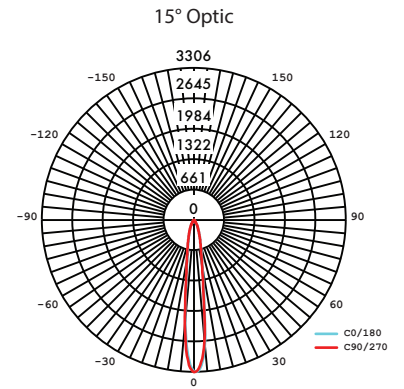

Photometry