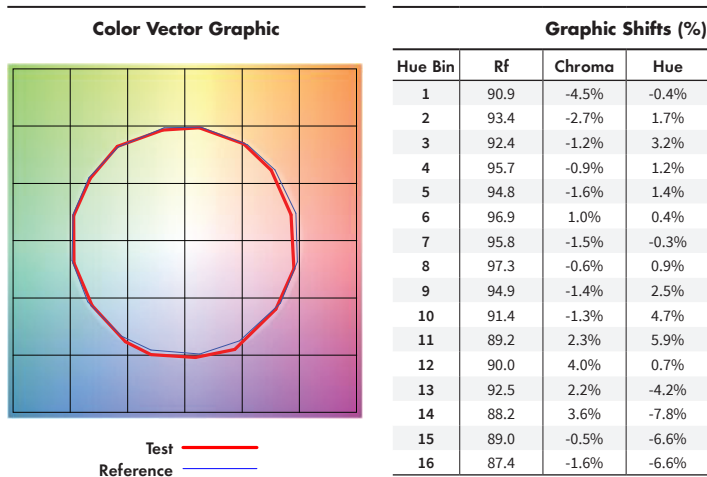

Photometry

SMD-5-30K-SO-WW-BK

SAC-WW-5-BK

5" Wall Wash

SMD-5-30K-SO-EL-BK

SAC-EL-5-BK

5" Elliptical Lens

SMD-5-30K-SO-LU-BK

SAC-LU-5-BK

5" Bullseye Louver

TM-30-15-Data

27K CCT

30K CCT

35K CCT

40K CCT

Additional Stenos Products