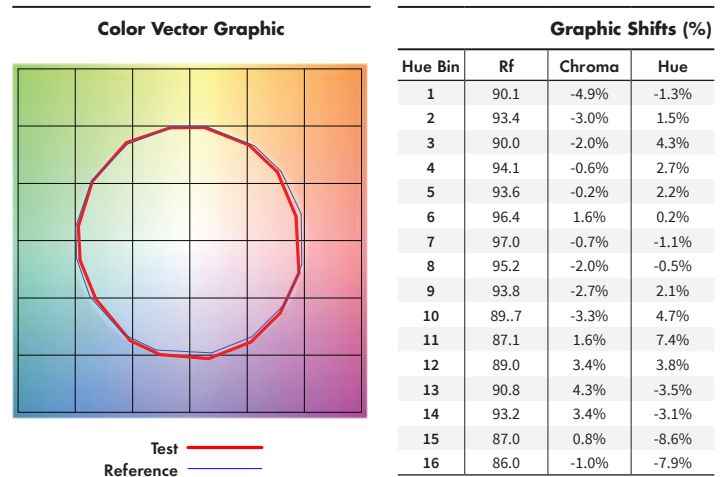

Photometry

SMD-5-30K-SO-WW-BK

SAC-WW-5-BK

5" Wall Wash

SMD-5-30K-SO-EL-BK

SAC-EL-5-BK

5" Elliptical Lens

SMD-5-30K-SO-LU-BK

SAC-LU-5-BK

5" Bullseye Louver

TM-30-15-Data

27K CCT

30K CCT

35K CCT

40K CCT

Additional Stenos Products