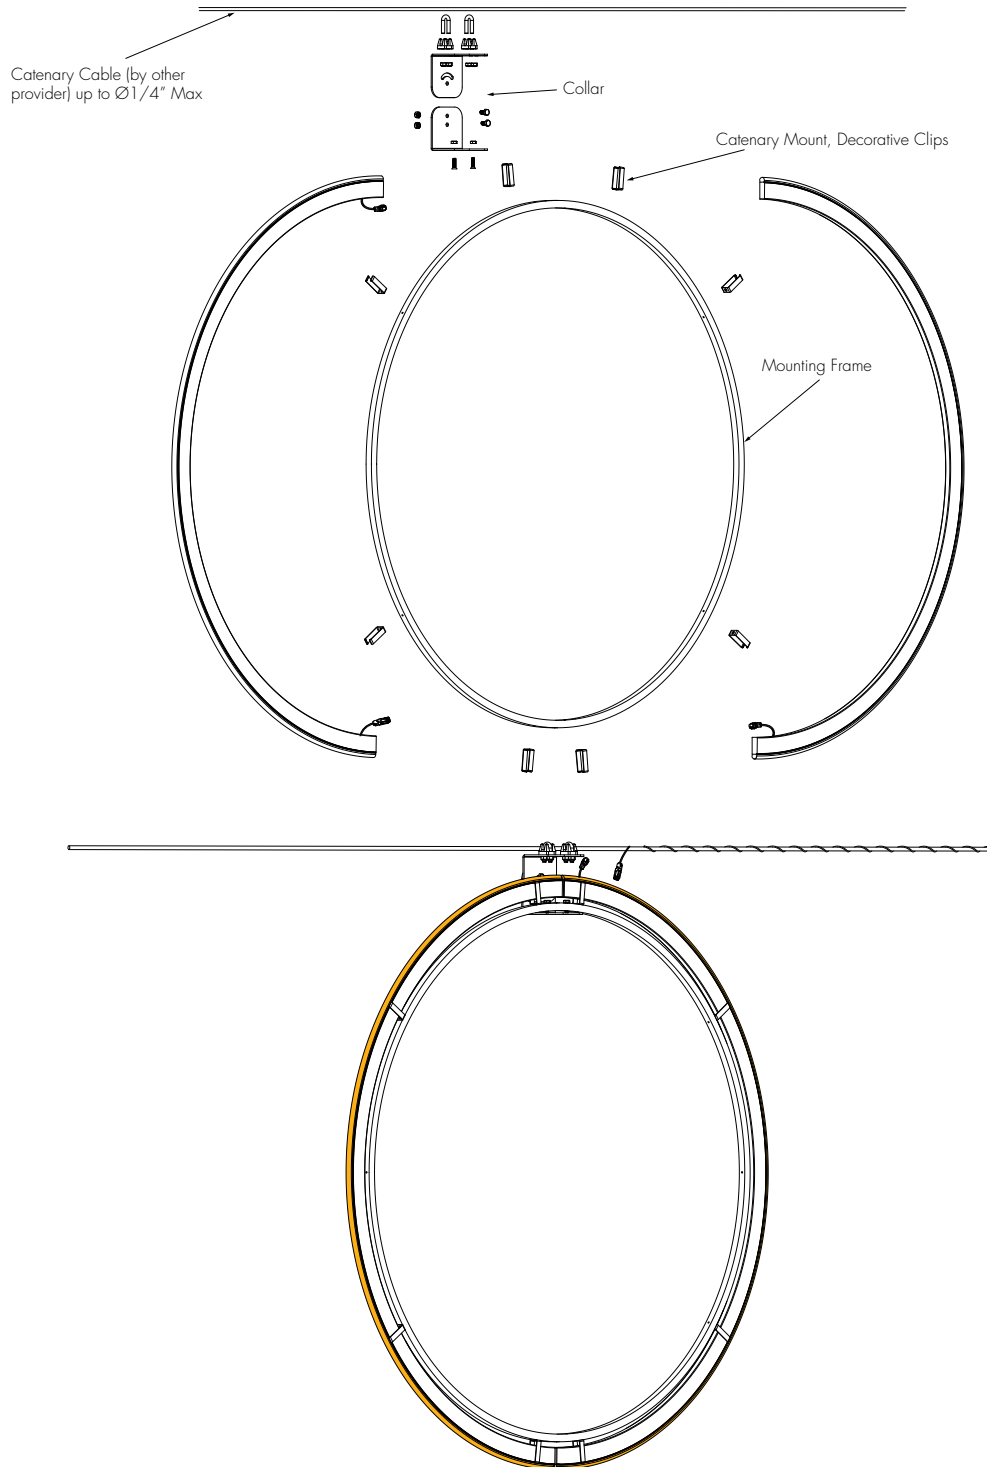

Plexineon Rings Catenary Mount

Static White and Monochrome Colors

Sample Layout

PX-36-VR-30K-50-F-CD-GG-B-4

Plexineon Vertical Ring, Catenary Mount, Decorative Clips