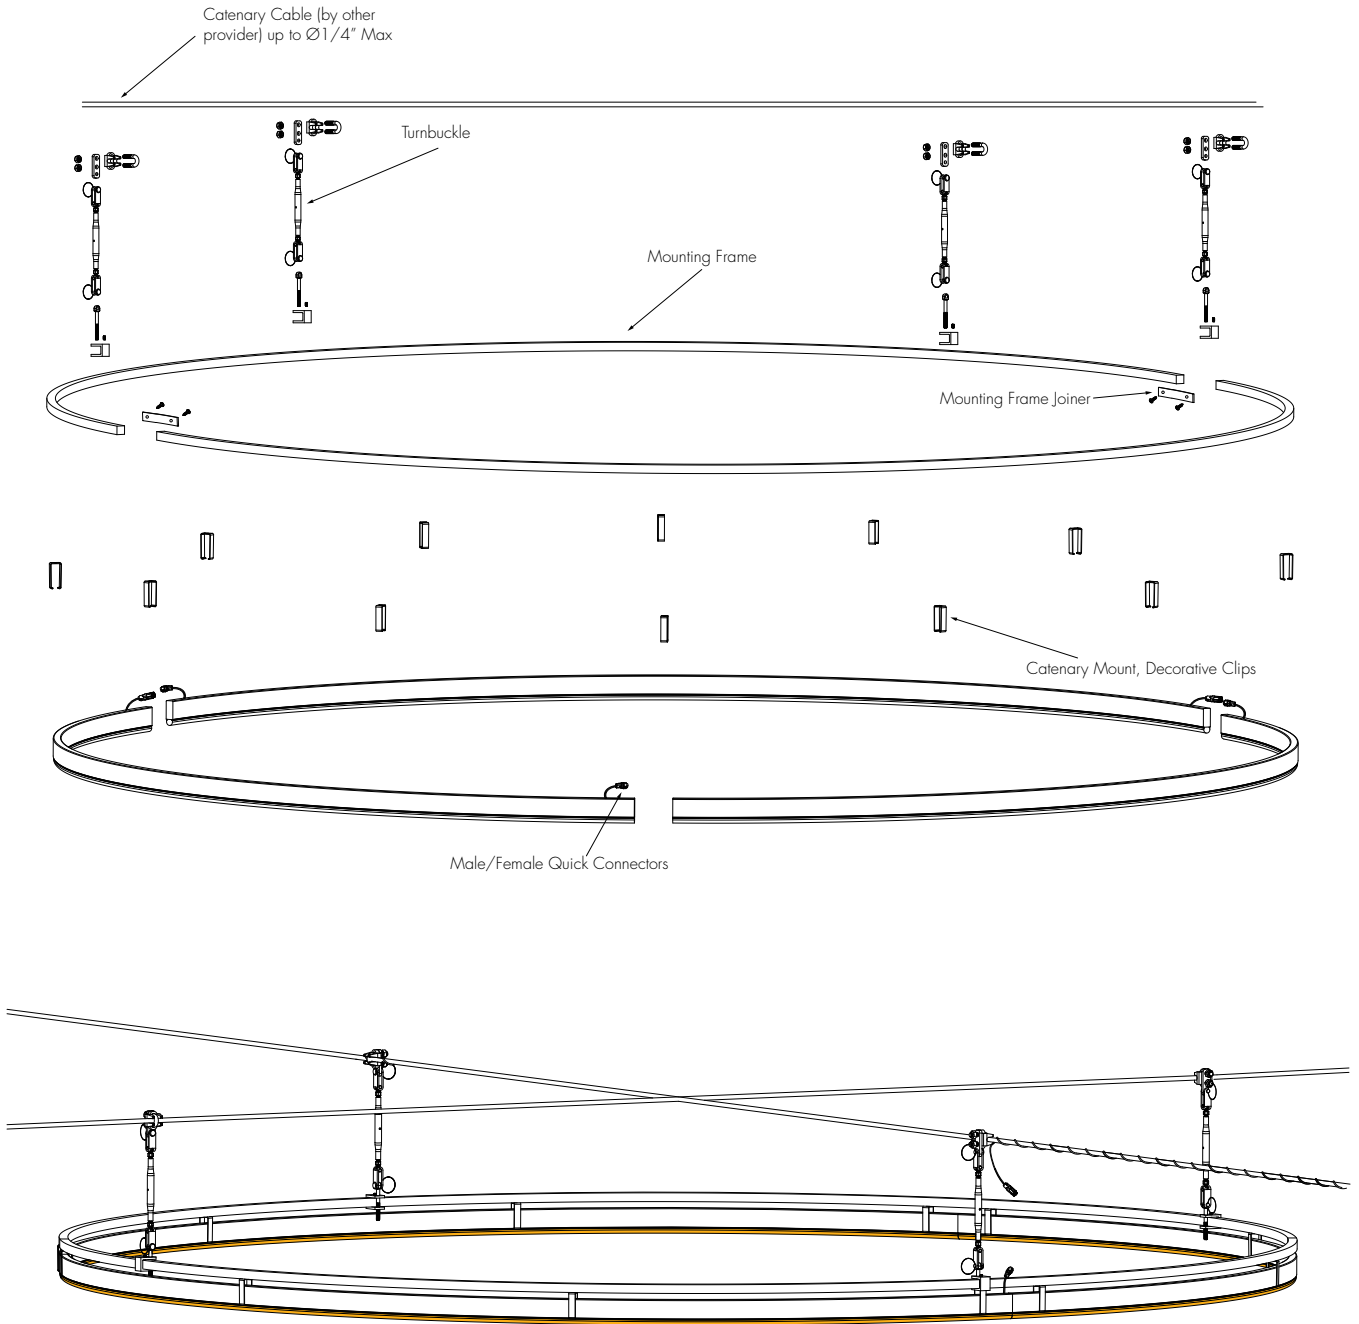

Sample Layout

PX-72-HR-30K-SO-F-CD-GG-B-4

Plexineon Horizontal Ring, Catenary Mount, Decorative Clips