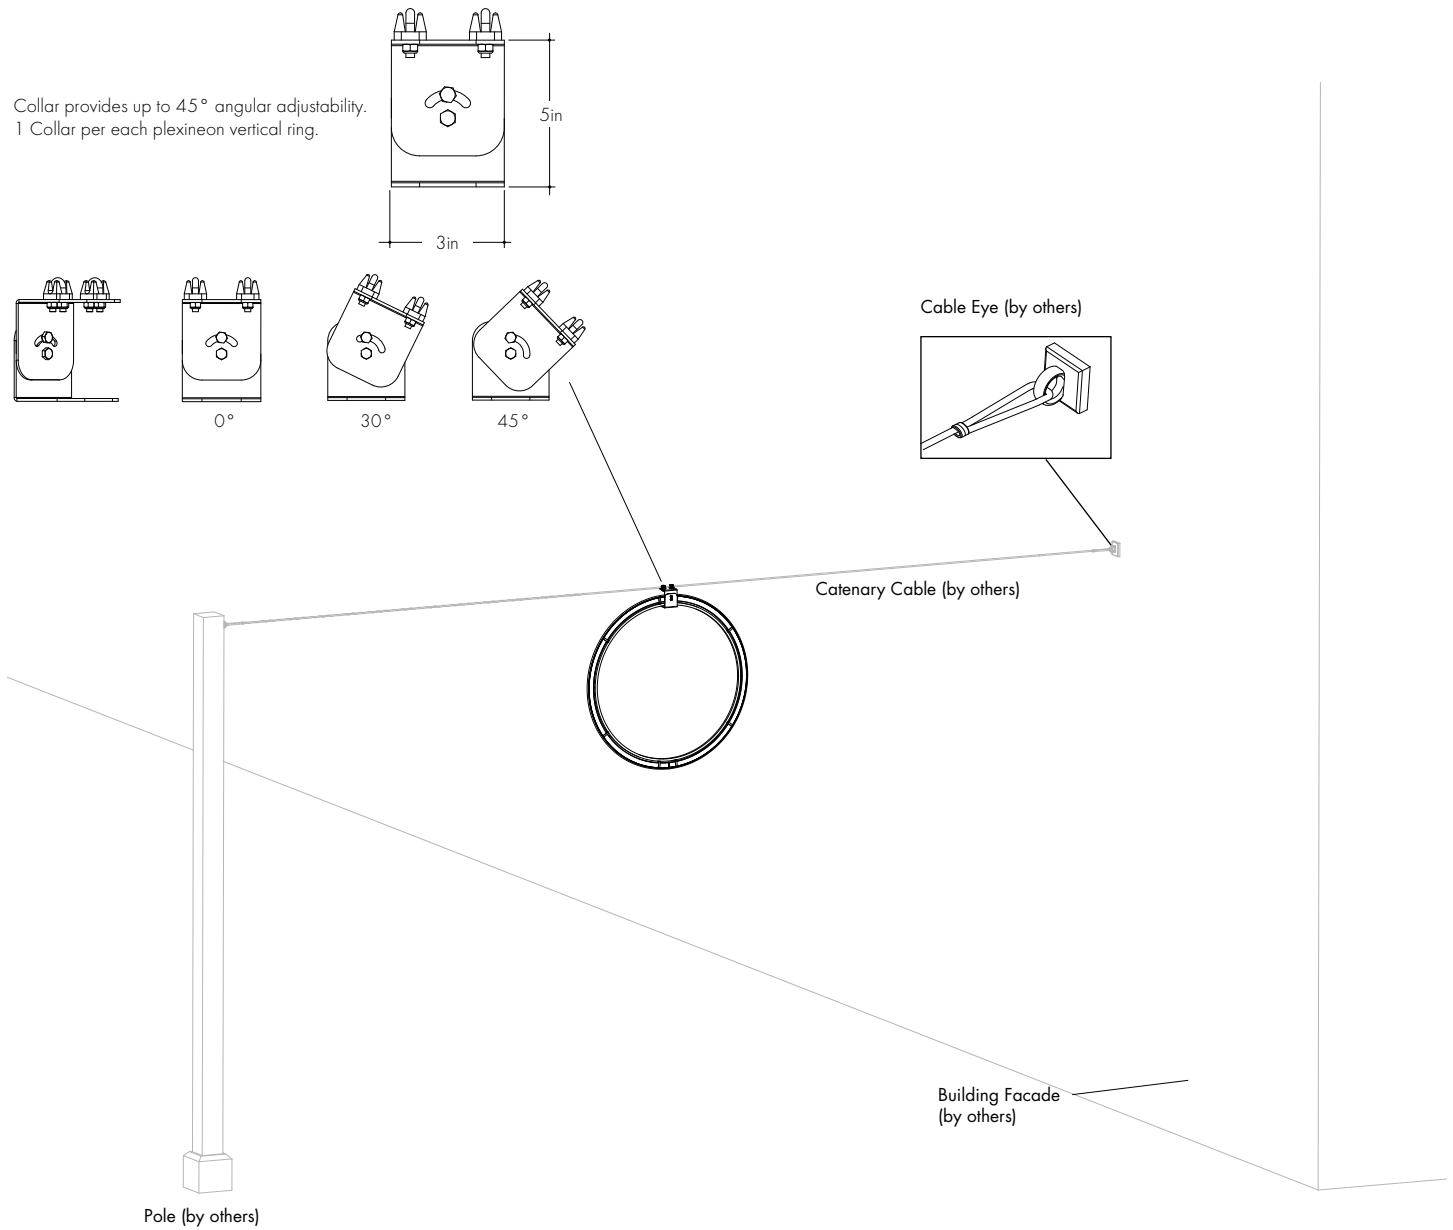

## Sample Layout

**PX-36-VR-30K-50-F-CD-GG-B-4**

Plexineon Vertical Ring, Catenary Mount, Decorative Clips

## Sample Layout

- Vertical Ring