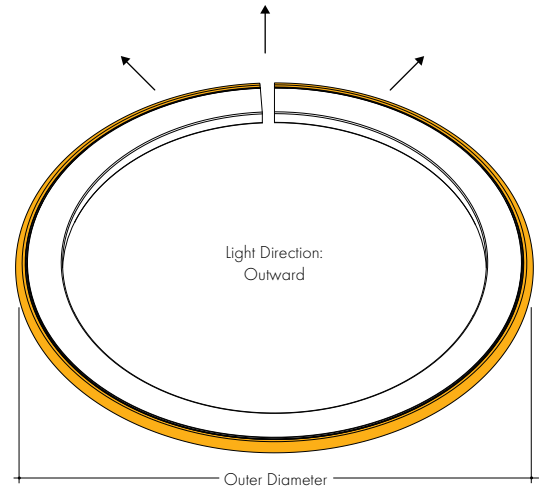

1. Rings will be made of equal sections no longer than 96" arc length. Tolerance on size of diameter is +/- 1".  
2. Vertical Ring max diameter is 72", min diameter is 16"

3. Catenary Mount fixtures include a fixture mounting frame and all mounting components necessary to attach to Catenary Cable (by others). 2 mounting clips included for every 12" of diameter, with a minimum of 3 clips. Mounting frames over dia48" are ship in multiple pieces and are assembled on site. Decorative Clips match the fixture finish.

### Ring Types

**HR**  
Horizontal Ring

**VR**  
Vertical Ring