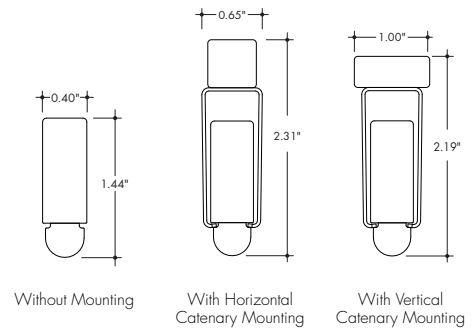

# Plexineon Rings Catenary Mount

Static White and Monochrome Colors

- For interior and exterior accent lighting
- Neon look providing a clear line of light visible for miles
- Includes Turnbuckles, Collar, Mounting Frame, Mounting Clips, and other hardware necessary to assemble to Catenary Cable
- Catenary Cable, Poles, Cable Eyes, and other Cable support hardware by others
- Operating Temperature: -40° F to 140° F (-40° C to 60° C)
- 24VDC Class 2
- IK10 and 3G rated
- IP67 rated. IP68 rating available upon specific request
- 5 year warranty indoor, 3 year warranty outdoor

## Technical Information

RING OUTER DIAMETER* (inch)	Plexineon Static White (30K)	Plexineon Monochrome Colors					
		Red	Blue	Green	Magenta	Teal	Yellow
WAVELENGTH	N/A	622 nm	468 nm	525 nm	567 nm	486 nm	563 nm
EFFICACY	39 lm/W	12.1 lm/W	8.1 lm/W	33.8 lm/W	9.2 lm/W	20.9 lm/W	23.2 lm/W
Ø36 (Ø3ft)	Lumen Output	1159 lm	132 lm	104 lm	471 lm	226 lm	565 lm
	Power Consumption	30.2 W	11.3 W	13.2 W	14.1 W	24.5 W	25.4 W
Ø72 (Ø6ft)	Lumen Output	2318 lm	264 lm	207 lm	942 lm	452 lm	1131 lm
	Power Consumption	60.3 W	22.6 W	26.4 W	28.3 W	49.0 W	50.9 W
Ø144 (Ø12ft)	Lumen Output	4637 lm	528 lm	415 lm	1885 lm	905 lm	2262 lm
	Power Consumption	120.6 W	45.2 W	52.8 W	56.5 W	98.0 W	101.8 W
Ø288 (Ø24)	Lumen Output	9274 lm	1056 lm	829 lm	3770 lm	1810 lm	4524 lm
	Power Consumption	241.3 W	90.5 W	105.6 W	113.1 W	196.0 W	218.7 W

1. Rings will be made of equal sections no longer than 96" arc length. Tolerance on size of diameter is +/- 1".  
2. Vertical Ring max diameter is 72", min diameter is 16"

3. Catenary Mount fixtures include a fixture mounting frame and all mounting components necessary to attach to Catenary Cable (by others). 2 mounting clips included for every 12" of diameter, with a minimum of 3 clips. Mounting frames over dia48" are ship in multiple pieces and are assembled on site. Decorative Clips match the fixture finish.