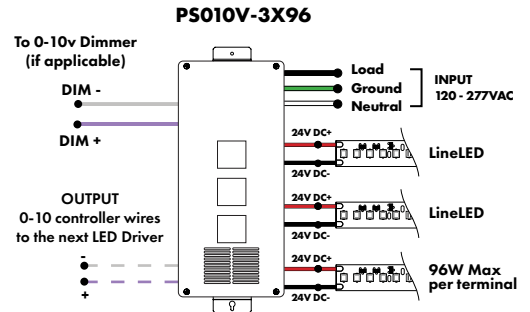

Plexineon Rings Catenary Mount

Static White and Monochrome Colors

Power Supplies

See Power Supply instructions and spec sheet for wiring information. For a complete list of compatible dimmers, see [Compatible Dimming Chart](#) on the Resources page.

Universal Power Supply 1% 120VAC - 277VAC

MODEL	POWER	OUTPUT
PDCU-D - IP20 Dry Series	30 - 30 W 60 - 60 W 96 - 96 W 3X96 - 3X96 W	24 - 24 VDC
PDCU-W - IP66 Wet Series	96 - 96 W 3X96 - 3X96 W	

0-10V dims down to 1%, MLV/ELV/TRIAC dims down to 1%.
For a complete list of compatible dimmers, see [Compatible Dimming Chart](#) on the Resources page.

MODELS	PDCU-W 96W	PDCU-W 3X96W	PDCU-D 30W	PDCU-D 60W	PDCU-D 96W	PDCU-D 3X96W
Length	8.66"	11.85"	6.10"	7.93"	8.25"	9.57"
Width	3.73"	4.32"	3.35"	3.35"	4.10"	5.94"
Depth	1.61"	1.81"	1.33"	1.32"	1.56"	1.13"

0-10V Dimming Power Supplies 0.1% 120VAC - 277VAC

MODEL	POWER	OUTPUT	DIMMING
PS010V - 0-10V Power Supply dims down to 0.1%	96 - 96 Watt 3X96 - 3 X 96 Watt	24 - 24 VDC	LIN - Linear LOG - Logarithmic

MODELS	96W	3X96
Length	14.40"	15.75"
Width	5.20"	6.62"
Depth	2.60"	4.95"

Triac, MLV, & ELV Compatible Dimmers

MODEL	POWER	OUTPUT
PDC - (IP20) Power Supply	96 - 96 Watts	24 - 24 VDC

MODELS	96W
Length	8.25"
Width	4.10"
Depth	1.56"