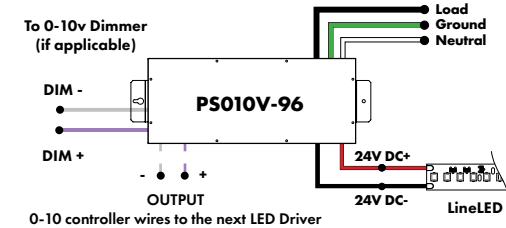

Plexineon Rings Catenary Mount

Static White and Monochrome Colors

Power Supplies

See Power Supply instructions and spec sheet for wiring information. For a complete list of compatible dimmers, see [Compatible Dimming Chart](#) on the Resources page.

Universal Power Supply 1% 120VAC - 277VAC

MODEL	POWER	OUTPUT
PDCU-D - IP20 Dry Series	30 - 30 W 60 - 60 W 96 - 96 W 3X96 - 3X96 W	24 - 24 VDC
PDCU-W - IP66 Wet Series	96 - 96 W 3X96 - 3X96 W	

0-10V dims down to 1%, MLV/ELV/TRIAC dims down to 1%.
For a complete list of compatible dimmers, see [Compatible Dimming Chart](#) on the Resources page.

MODELS	PDCU-W 96W	PDCU-W 3X96W	PDCU-D 30W	PDCU-D 60W	PDCU-D 96W	PDCU-D 3X96W
Length	8.66"	11.85"	6.10"	7.93"	8.25"	9.57"
Width	3.73"	4.32"	3.35"	3.35"	4.10"	5.94"
Depth	1.61"	1.81"	1.33"	1.32"	1.56"	1.13"

0-10V Dimming Power Supplies 0.1% 120VAC - 277VAC

MODEL	POWER	OUTPUT	DIMMING
PS010V - 0-10V Power Supply dims down to 0.1%	96 - 96 Watt 3X96 - 3 X 96 Watt	24 - 24 VDC	LIN - Linear LOG - Logarithmic

MODELS	96W	3X96
Length	14.40"	15.75"
Width	5.20"	6.62"
Depth	2.60"	4.95"

Triac, MLV, & ELV Compatible Dimmers

MODEL	POWER	OUTPUT
PDC - (IP20) Power Supply	96 - 96 Watts	24 - 24 VDC

MODELS	96W
Length	8.25"
Width	4.10"
Depth	1.56"