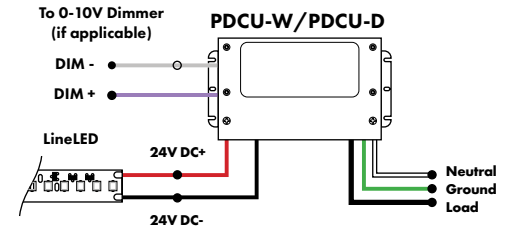

Universal Power Supply 1% 120VAC - 277VAC

MODEL	POWER	OUTPUT
PDCU-D - IP20 Dry Series	30 - 30 W 60 - 60 W 96 - 96 W 3X96 - 3X96 W	24 - 24 VDC
PDCU-W - IP66 Wet Series	96 - 96 W 3X96 - 3X96 W	

0-10V dims down to 1%, MLV/ELV/TRIAC dims down to 1%.
For a complete list of compatible dimmers, see [Compatible Dimming Chart](#) on the Resources page.

MODELS	PDCU-W 96W	PDCU-W 3X96W	PDCU-D 30W	PDCU-D 60W	PDCU-D 96W	PDCU-D 3X96W
Length	8.66"	11.85"	6.10"	7.93"	8.25"	9.57"
Width	3.73"	4.32"	3.35"	3.35"	4.10"	5.94"
Depth	1.61"	1.81"	1.33"	1.32"	1.56"	1.13"

0-10V Dimming Power Supplies 0.1% 120VAC - 277VAC

MODEL	POWER	OUTPUT	DIMMING
PS010V - 0-10V Power Supply dims down to 0.1%	96 - 96 Watt 3X96 - 3 X 96 Watt	24 - 24 VDC	LIN - Linear LOG - Logarithmic

MODELS	96W	3X96
Length	14.40"	15.75"
Width	5.20"	6.62"
Depth	2.60"	4.95"