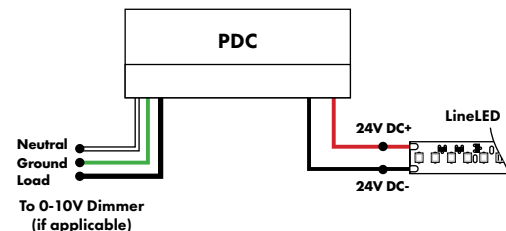

Triac, MLV, & ELV Compatible Dimmers

MODEL	POWER	OUTPUT
PDC - (IP20) Power Supply	96 - 96 Watts	24 - 24 VDC

MODELS	96W
Length	8.25"
Width	4.10"
Depth	1.56"