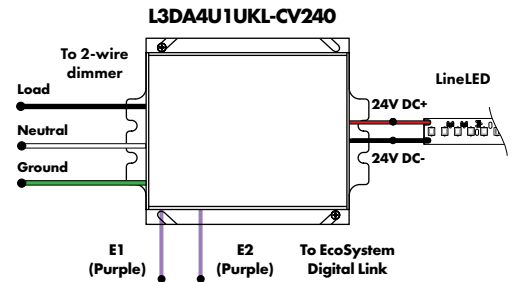

Lutron Power Supplies 1%

MODEL
L3DA4U1UKL-CV240
HiLume™ 1% EcoSystem Voltage LED driver 40W max

MODELS	L3DA4U1UKL-CV240
Length	4.98"
Width	4.00"
Depth	2.62"