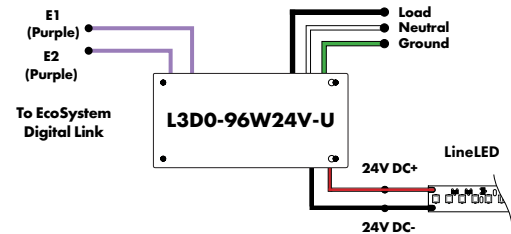

Lutron Power Supplies 0.1%

MODEL
L3D0-96W24V-U
HiLume™ 0.1% EcoSystem Voltage LED Driver with Soft-On, Fade-to-Black™ 96W max

MODELS	L3D0
Length	10.50"
Width	5.50"
Depth	2.00"