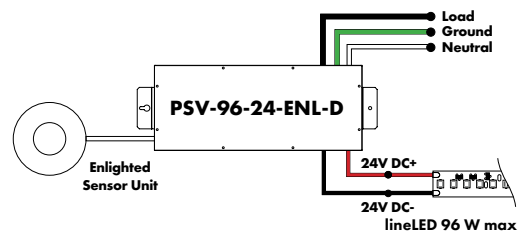

Enlighted Enabled Dimming Power Supplies 120VAC - 277VAC

MODEL	POWER	OUTPUT	DIMMING	LOCATION
PSV - PSV Series	96 - 96 Watt	24 - 24 VDC	ENL - Enlighted Dimming dims down to 0%	D - Damp

PSV - PSV Series 96 - 96 Watt 24 - 24 VDC ENL - Enlighted Dimming dims down to 0% D - Damp

Model	96W
Length	14.40"
Width	5.20"
Depth	2.60"