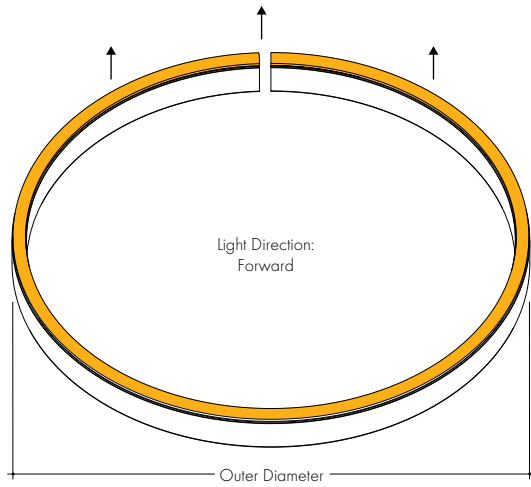

1. Rings will be made of equal sections no longer than 96" arc length. Tolerance on size of diameter is +/- 1".  
2. Vertical Ring max diameter is 72", min diameter is 16"

3. Catenary Mount fixtures include a fixture mounting frame and all mounting components necessary to attach to Catenary Cable (by others). 2 mounting clips included for every 12" of diameter, with a minimum of 3 clips. Mounting frames over dia48" are ship in multiple pieces and are assembled on site. Decorative Clips match the fixture finish.

### Ring Types

**HR**  
Horizontal Ring

**VR**  
Vertical Ring