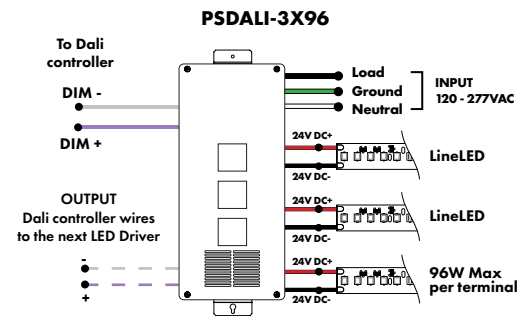

DALI 0% Dimming Power Supplies 120VAC - 277VAC

MODEL	POWER	OUTPUT
PSDALI	96 - 96 Watt 3X96 - 3 X 96 Watt	24 - 24 VDC

PSDALI - DALI Power Supply dims down to 0%

Features eldoLED's LINEARdrive configurable dimmable drivers

Model	96W	3X96
Length	14.40"	15.75"
Width	5.20"	6.62"
Depth	2.60"	4.95"