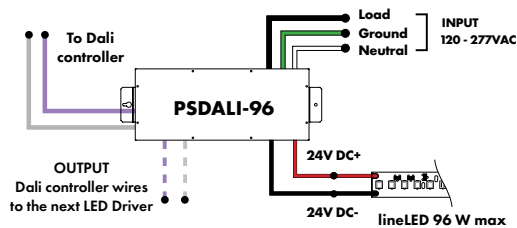

DALI 0% Dimming Power Supplies 120VAC - 277VAC

MODEL	POWER	OUTPUT
PSDALI	96 - 96 Watt 3X96 - 3 X 96 Watt	24 - 24 VDC

PSDALI - DALI Power Supply dims down to 0%

Features eldoLED's LINEARdrive configurable dimmable drivers

Model	96W	3X96
Length	14.40"	15.75"
Width	5.20"	6.62"
Depth	2.60"	4.95"