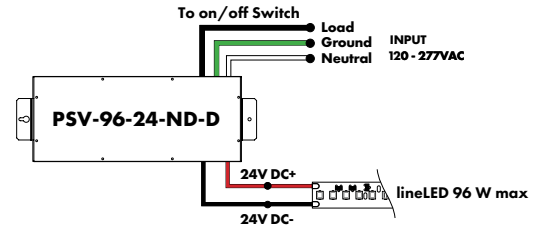

Non-Dimming Power Supply 120VAC - 277VAC

MODEL	POWER	OUTPUT	DIMMING	LOCATION
PSV - PSV Series	96 - 96 Watt	24 - 24 VDC	U2ND - Non Dimming	D - Damp

MODELS	96W
Length	14.40"
Width	5.20"
Depth	2.60"