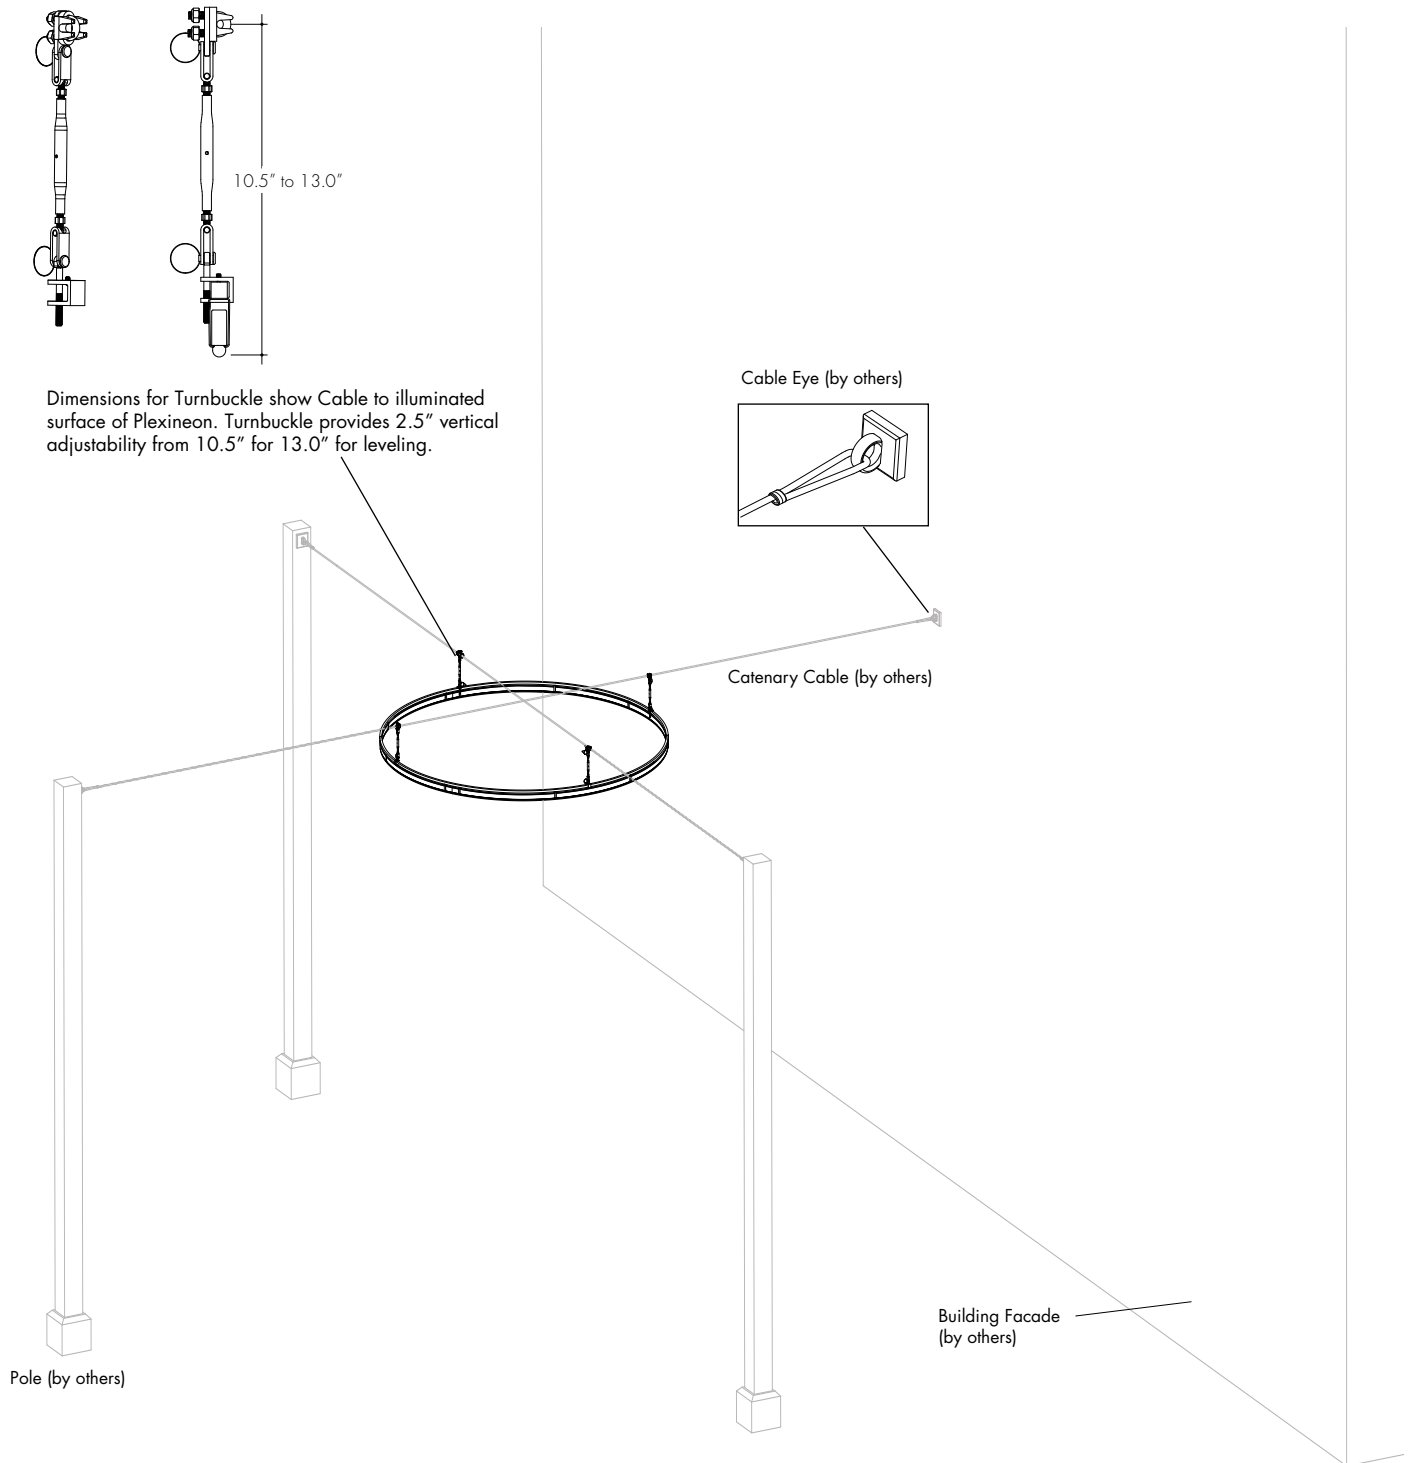

Plexineon Rings Catenary Mount

Static White and Monochrome Colors

Sample Layout

- Horizontal Ring