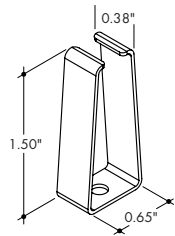

Mounting Components

CD

Catenary Mount, Decorative Clip

Thinner clip with finish options to match fixtures

Mounting Frame