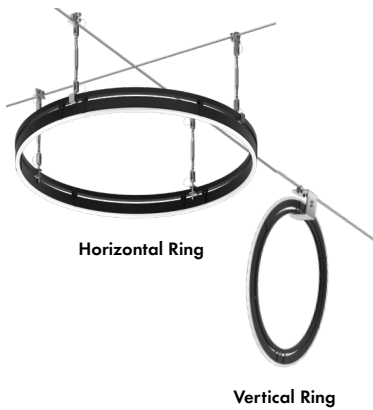

# Plexineon Rings Catenary Mount

Static White and Monochrome Colors

- For interior and exterior accent lighting
- Neon look providing a clear line of light visible for miles
- Includes Turnbuckles, Collar, Mounting Frame, Mounting Clips, and other hardware necessary to assemble to Catenary Cable
- Catenary Cable, Poles, Cable Eyes, and other Cable support hardware by others
- Operating Temperature: -40° F to 140° F (-40° C to 60° C)
- 24VDC Class 2
- IK10 and 3G rated
- IP67 rated. IP68 rating available upon specific request
- 5 year warranty indoor, 3 year warranty outdoor

\*Rings will be made of equal sections no longer than 96" arc length. Rings exceeding 96W will have allowances for additional power feeds.

CCT	Multiplier (reference - 3000K)	TM-30		
		CRI	R <sub>f</sub>	R <sub>g</sub>
2700K	0.94	90	88	97
3000k	1.00	90	87	97
3500k	1.02	90	87	97
4000k	1.02	90	84	92

1. Rings will be made of equal sections no longer than 96" arc length. Tolerance on size of diameter is +/- 1".  
2. Vertical Ring max diameter is 72", min diameter is 16"

3. Catenary Mount fixtures include a fixture mounting frame and all mounting components necessary to attach to Catenary Cable (by others). 2 mounting clips included for every 12" of diameter, with a minimum of 3 clips. Mounting frames over dia48" are ship in multiple pieces and are assembled on site. Decorative Clips match the fixture finish.