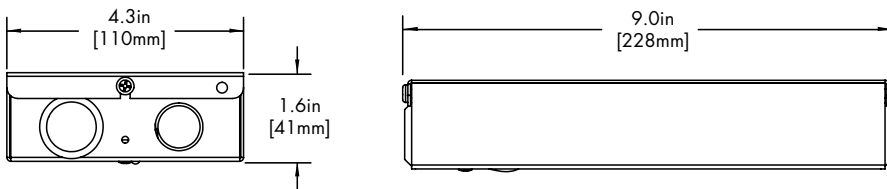

LETO 11

WALL MOUNT ASYMMETRIC LED DOWNLIGHT
TUNABLE WHITE/WARM DIM

Remote Driver Housing

Depending on the options selected in the order code on page 1, a Remote Driver Housing may be required. This will automatically be generated and put on your order as necessary.

REMOTE DRIVER	MODEL	CCT	OUTPUT	DRIVER	DRIVER OPTIONS
HRM-Housing, Remote	LET11-WM-Leto 11 Wall Mount	Same as Fixture	Same as Fixture	Same as Fixture	Same as Fixture

Maximum mounting distance to luminaire using 18 AWG wire						
010S	PHSD	010L	010G	DALI DALI8	DMX	LUTE
16'	16'	72'	72'	72'	149'	15'

HRM Single with Externally Mounted Driver

Driver
010L or 010G
010S
010L or 010G or 010S
DALI or LUTE

HRM Single

Driver
PHSD

HRM Double

Driver
DALI8
DMX

EMG Emergency Driver

120 minute EMG operation time.

Driver
EMG