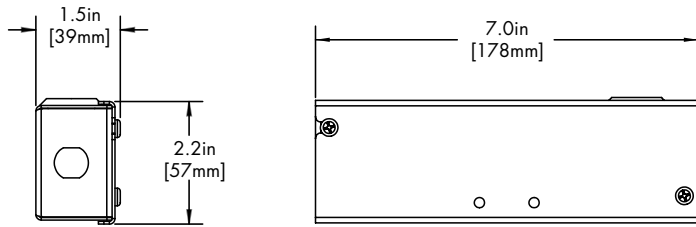

LETO 11

WALL MOUNT ASYMMETRIC LED DOWNLIGHT
TUNABLE WHITE/WARM DIM

Remote Driver Housing

Depending on the options selected in the order code on page 1, a Remote Driver Housing may be required. This will automatically be generated and put on your order as necessary.

REMOTE DRIVER	MODEL	CCT	OUTPUT	DRIVER	DRIVER OPTIONS
HRM-Housing, Remote	LET11-WM-Leto 11 Wall Mount	Same as Fixture	Same as Fixture	Same as Fixture	Same as Fixture

Maximum mounting distance to luminaire using 18 AWG wire						
010S	PHSD	010L	010G	DALI DALI8	DMX	LUTE
16'	16'	72'	72'	72'	149'	15'

HRM Single with Externally Mounted Driver

Driver
010L or 010G
010S
010L or 010G or 010S
DALI or LUTE

HRM Single

Driver
PHSD

HRM Double

Driver
DALI8
DMX

EMG Emergency Driver

120 minute EMG operation time.

Driver
EMG