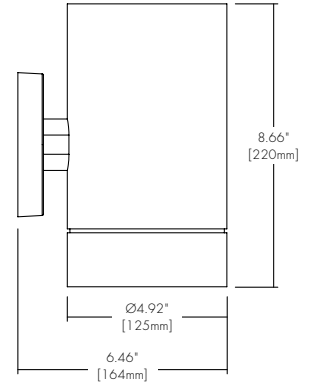

LETO 11

WALL MOUNT ASYMMETRIC LED DOWNLIGHT
TUNABLE WHITE/WARM DIM

Features

- Nine drivers selections available to cover wide range of applications.
- Three output options available up to 1300 lumens.
- 5 year warranty.

Finish Options

- ☐ White
- ☐ Black
- ☐ Silver
- ☐ Mocha
- ☐ Charcoal
- ☐ Cerulean
- ☐ Firebrick

Technical Information

TYPE	WD1830			TW2765	
	OUTPUT OPTIONS	700 lm	1000lm	1300lm	1300lm
Fixture wattage	8.51 W	11.16 W	16.06 W	16.41 W	
Delivered Lumen at full on	807 lm	1129 lm	1597 lm	1141 lm	
Efficacy	95 lm/W	101 lm/W	99 lm/W	70 lm/W	
Center Beam Candlepower (18° Faceted Reflector)	5325 cd	7692 cd	11834 cd	7571 cd	

CCT	CRI	TM-30		
		R_f	R_g	R₉
1800K	94	90	93	61
3000K	94	89	97	72
2700K	91	90	96	59
6500K	93	87	97	73

Integral Driver Example: Fixture LET11-WM-07-WD1830-ASM-DL-WH-WH-PHSD-NA

Remote Driver Example: Fixture LET11-WM-07-WD1830-ASM-DL-WH-WH-PHSD-NA
HRM-LET11-WM-07-WD1830-010L-NA

Ordering Code

Fixture

MODEL	TYPE	OUTPUT	CCT	OPTIC	ACCESSORY	BODY FINISH	BAFFLE FINISH
LET11 - Leto 11	WM - Wall Mount	07 - 700 lumens¹ 10 - 1000 lumens 13 - 1300 lumens	WD1830 - Warm Dim, 1800K-3000K TW2765 - Tunable White, 2700K-6500K*	ASM - Asymmetric	DL - Diffusing Lens	Standard WH - White BK - Black SL - Silver Premium² MA - Mocha CC - Charcoal CR - Cerulean FB - Firebrick	Standard WH - White BK - Black SL - Silver Premium² MA - Mocha CC - Charcoal CR - Cerulean FB - Firebrick
DRIVER³			DRIVER OPTIONS⁵				

PHSD - Forward/Reverse Phase, 1% Dimming, 120V Only
010S - 0-10V, 1% Dimming, 120/277V
0103 - 0-10V, 1% Dimming, 347V Only
010L - EldoLED, 0-10V, Linear, 0.1% Dimming, 120/277V
010G - EldoLED, 0-10V, Log, 0.1% Dimming, 120/277V
DALI - EldoLED, DALI Protocol 2, DT-6, 0.1% Dimming, 120/277V
DALI8 - EldoLED, DALI Protocol 2, DT-8, 0.1% Dimming, 120/277V
LUTE - Lutron HiLume Ecodigital, 1% Dimming, 120V/277V
DMX - EldoLED, DMX, 0.1% Dimming, 120V/277V

NA - None
EMG - Emergency Driver⁴

1 - 700 lumens is not available with LUTE driver.
2 - Premium finishes may have extended lead times. Custom RALs are available, please consult Inside Sales with specific request.
3 - All drivers remote except PHSD/010S driver options.
4 - Emergency option comes prewired from factory with driver in remote housing. 8W of continuous power provided for a minimum of 90 minutes. Must be installed within 30 feet of luminaire using 18 AWG wire. Not available with 0103, DMX, DALI8 or LUTE Driver.
5 - AWWNR/CSMB available upon request, contact Senso for details.
6 - TW2765 only available with 13 lumens and 010L/010G/DALI8/DMX. Always remote mounted. Cannot use with EMG.

CONTACT FACTORY FOR MORE OPTIONS.