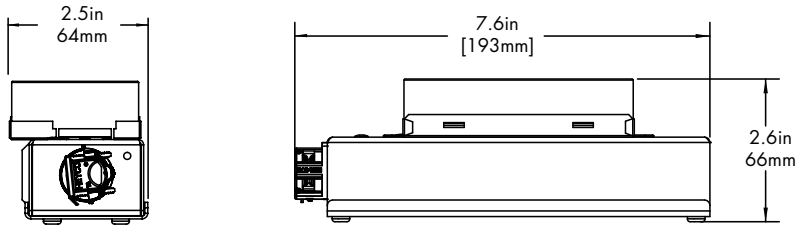

LETO 11

WALL MOUNT ASYMMETRIC LED DOWNLIGHT
TUNABLE WHITE/WARM DIM

Remote Driver Housing

Depending on the options selected in the order code on page 1, a Remote Driver Housing may be required. This will automatically be generated and put on your order as necessary.

REMOTE DRIVER	MODEL	CCT	OUTPUT	DRIVER	DRIVER OPTIONS
HRM-Housing, Remote	LET11-WM-Leto 11 Wall Mount	Same as Fixture	Same as Fixture	Same as Fixture	Same as Fixture

Maximum mounting distance to luminaire using 18 AWG wire						
010S	PHSD	010L	010G	DALI DALI8	DMX	LUTE
16'	16'	72'	72'	72'	149'	15'

HRM Single with Externally Mounted Driver