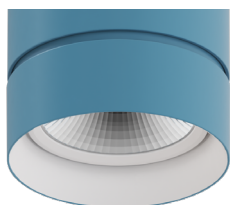

Two Tone Baffle

Inside finish refers to Baffle Finish selection from page 1. Any combination may be used for baffle and body finishes.