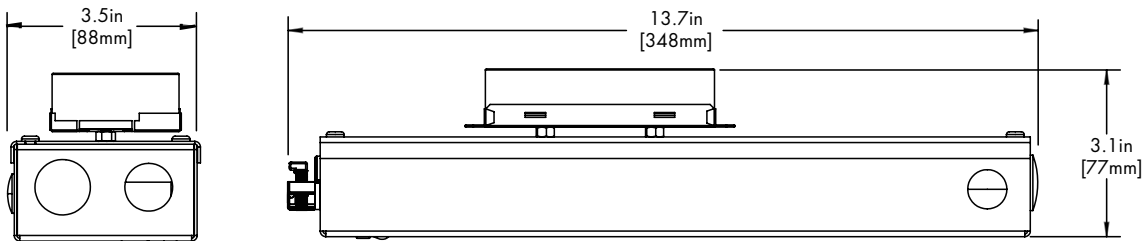

EMG Emergency Driver

120 minute EMG operation time.