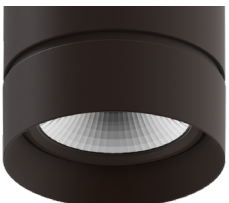

Premium Finishes

MA
Mocha