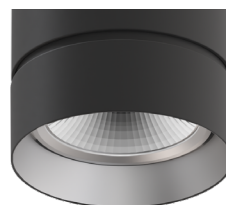

Two Tone Baffle

Inside finish refers to Baffle Finish selection from page 1. Any combination may be used for baffle and body finishes.