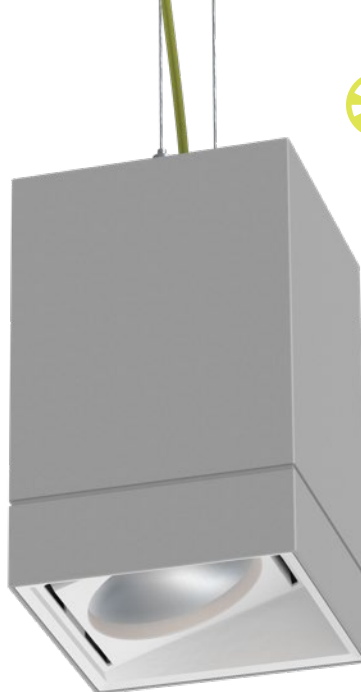

LETO 44 PLUS P A MID

ASYMMETRIC PENDANT LED DOWNLIGHT

Leto 44 Plus A MID - Asymmetric Pendant LED Light. Solid and striking, the Leto 44 Plus A MID is a rectangular pendant with dual suspension cables to prevent spinning. This creative fixture fits into modern spaces perfectly.

Ordering Code

Fixture	707A		--					
	1	2	3	4	5	6	7	8
Driver							--	--
	1	2	3	4	5	6	7	8

Product Specifications

SAMPLE: Fixture **707A - A90 - - - - 27 - 07 - DL - 01 - 01** | Driver **952 - 01 - 02 - STD - 120 - A90 - 07**

1 - Model	2 - LED	3 - Optic	4 - CCT	5 - Lumen	6 - Accessory
707A · Leto 44 Plus Medium Asymmetric Pendant	A90 · 93+ CRI Accuracy	<i>Leto 44 Plus A is equipped with a fixed beam spread. For other optics please contact SENSO.</i>	25 · 2500K 27 · 2700K 30 · 3000K 35 · 3500K 40 · 4000K 65 · 6500K	07 · 700 (6.1W) 10 · 1000 (9.1W) 15 · 1500 (14W) 20 · 2000 (19.8W)	DL · Diffusing Lens

7 - Body Color	8 - Baffle Color	1 - Canopy Style	2 - Canopy Color	3 - Suspension (6' incl.)
<i>Standard</i> 01 · White 02 · Black 08 · Silver <i>Premium</i> 52 · Mocha 53 · Charcoal 54 · Cerulean 55 · Firebrick XX · RAL	<i>Standard</i> 01 · White 02 · Black 08 · Silver <i>Premium</i> 52 · Mocha 53 · Charcoal 54 · Cerulean 55 · Firebrick XX · RAL	952 · Square	<i>Standard</i> 01 · White 02 · Black 08 · Silver <i>Premium</i> 52 · Mocha 53 · Charcoal 54 · Cerulean 55 · Firebrick XX · RAL	02 · 2 Aircraft + Feed Cable 03 · Solid Stem (6' MAX) 04 · Hang Straight Solid Stem 05 · 2 Powered Aircraft^{*1} <i>Contact Senso for custom length</i>

4 - Suspension Color	5 - Driver	Dim Level	Dim Level	6 - Voltage	7 - LED	8 - Lumen
00 · None^{*1} 01 · White 02 · Black 03 · Clear XX · Custom	STD · Non Dimming LCS · 0 - 10 Volt Protocol DIM · Phase^{*2} ELDOLC · EldoLED 0 - 10 Volt DALI · Dali Protocol	N/A 1% 1% 0.1% 0.1%	LUTES · Hilume Ecodigital LUT2W · 2 Wire for phase^{*2} DMX · Senso EMG · Emergency Driver^{*3/4} CSMB · Casambi Wireless Control^{*3/4}	120 · 120V 277 · 277V 347 · 347V^{*3/5}	Same as Fixture Same as Fixture	Same as Fixture Same as Fixture

*2 120V only

*3 remote mount

*4 second driver required

*5 not available with ELDO, Lutron or DMX