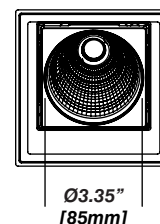

Dimensions