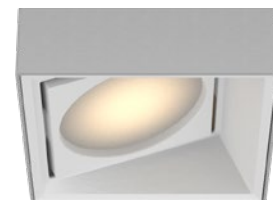

LETO 44 PLUS P A MID

ASYMMETRIC PENDANT LED DOWNLIGHT

Leto 44 Plus A MID - Asymmetric Pendant LED Light. Solid and striking, the Leto 44 Plus A MID is a rectangular pendant with dual suspension cables to prevent spinning. This creative fixture fits into modern spaces perfectly.

Construction / Finish

- High quality, scratch resistant powder coated finish in standard, premium or custom colors
- Aluminum extruded Body
- Made in Canada

Dimensions

Accessories

Diffusing Lens

LETO 44 PLUS P A MID