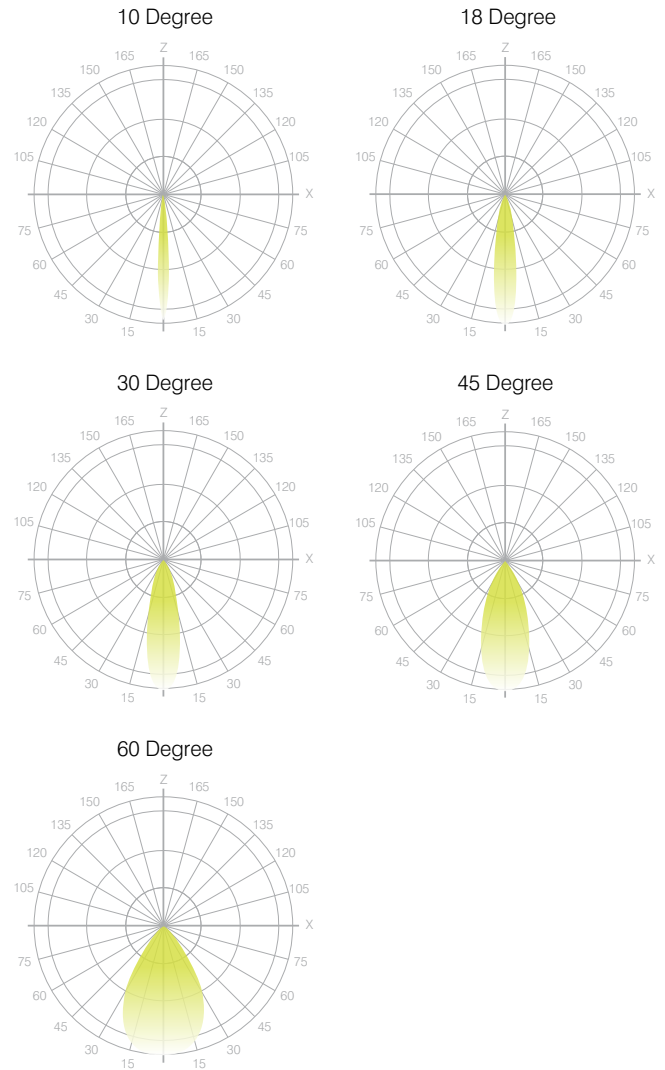

Leto Light Distribution: Reflector

Lumen Option	700lm	1000lm	1500lm	2000lm	3000lm	3500lm
Fixture Wattage	6.1W	9.1W	14W	19.8W	31.8W	34.6W
Delivered Lumen	656lm	1035lm	1539lm	1917lm	2986lm	3518lm