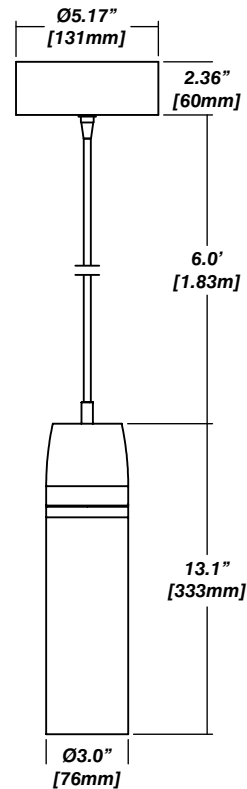

LETO 10

PENDANT LED DOWNLIGHT

LETO 10 - Pendant LED Light. Leto 10 is an individual canopy-mounted pendant, with graceful downward flowing lines. This LED fixture creates an even, accented glow adding a touch of aesthetics to any space.

Ordering Code

Fixture **693**

1 2 3 4 5

Driver

1 2 3 4 5 6 7 8

Product Specifications

SAMPLE: Fixture **693 - A90 - 27 - 10 - 52** | Driver **951 - 02 - 01 - 03 - STD - 120 - A90 - 07**

1 - Model	2 - LED	3 - CCT	4 - Lumen	5 - Color	1 - Canopy Style	2 - Canopy Color
693 · Leto 10	A90 · 93+ CRI Accuracy Module	27 · 2700K 30 · 3000K 35 · 3500K 40 · 4000K	10 · 1000 15 · 1500	<i>Standard</i> 01 · White 02 · Black 08 · Silver <i>Premium</i> 52 · Mocha 53 · Charcoal 54 · Cerulean 55 · Firebrick XX · RAL	951 · Round 952 · Square	<i>Standard</i> 01 · White 02 · Black 08 · Silver <i>Premium</i> 52 · Mocha 53 · Charcoal 54 · Cerulean 55 · Firebrick XX · RAL

LETO 10

PENDANT LED DOWNLIGHT

Canopy / Suspension

Round Canopy: W - Ø5.17" [131.24 mm] / H - 2.36" [60mm]

Drivers mounted in the Round Canopy: **STD, LCS, DIM**

Drivers remote mounted: **ELDOLC, DALI, LUTES, LUTW2, CSMB**

Square Canopy: W/L - 5.67" [144mm] / H - 2.28" [58mm]

Drivers mounted in the Square Canopy: **STD, LCS, DIM, ELDOLC, DALI, LUTES**

Drivers remote mounted: **CSMB**

Feed Cable

Dimensions

Installation

- The included canopy fits on a standard junction box
- Electrical feed cable included
- Feed cable is adjustable on site