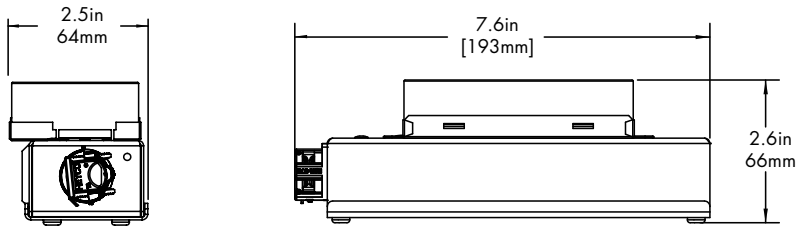

Remote Driver Housing

Depending on the options selected in the order code on page 1, a Remote Driver Housing may be required. This will automatically be generated and put on your order as necessary.

REMOTE DRIVER	MODEL	CCT	OUTPUT	DRIVER	DRIVER OPTIONS
HRM-Housing, Remote	LET11W-WM-Leto 11 Wet Wall Mount	Same as Fixture	Same as Fixture	Same as Fixture	Same as Fixture

Maximum mounting distance to luminaire using 18 AWG wire						
010S	PHSD	010L	010G	DALI DALI8	DMX	LUTE
16'	16'	72'	72'	72'	149'	15'

HRM Single with Externally Mounted Driver