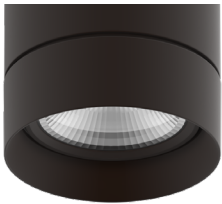

Premium Colors

MA
Mocha