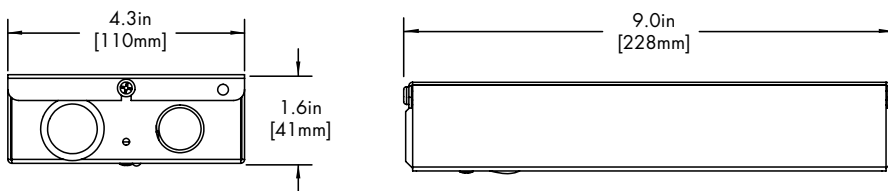

Remote Driver Housing

Depending on the options selected in the order code on page 1, a Remote Driver Housing may be required. This will automatically be generated and put on your order as necessary.

REMOTE DRIVER	MODEL	CCT	OUTPUT	DRIVER	DRIVER OPTIONS
HRM-Housing, Remote	LET11W-WM-Leto 11 Wet Wall Mount	Same as Fixture	Same as Fixture	Same as Fixture	Same as Fixture

Maximum mounting distance to luminaire using 18 AWG wire						
010S	PHSD	010L	010G	DALI DALI8	DMX	LUTE
16'	16'	72'	72'	72'	149'	15'

HRM Single with Externally Mounted Driver

Driver
010L or 010G
010S
010L or 010G or 010S
DALI or LUTE

HRM Single

Driver
PHSD

HRM Double

Driver
DALI8
DMX

EMG Emergency Driver

120 minute EMG operation time.

Driver
EMG