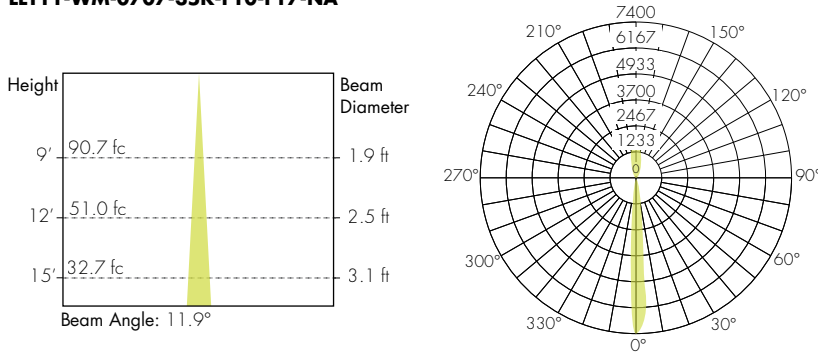

LETO 11

WALL MOUNT UP/DOWN WET LED CYLINDER

Photometry

LET11-WM-0707-35K-F10-F17-NA