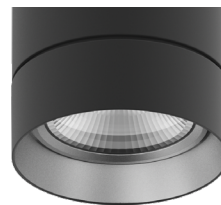

Two Tone Finishes

Inside finish refers to Baffle Finish selection from page 1. Any combination may be used for baffle and body finishes.