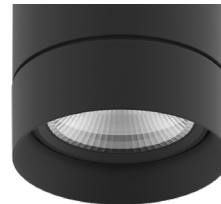

CC
Charcoal