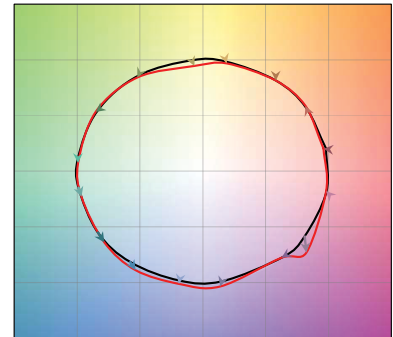

6500K

COLOR VECTOR GRAPHIC

— Reference Source — Test Source