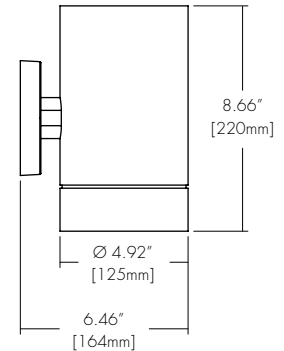

### Technical Information

	OUTPUT OPTIONS	700 lm	1000 lm
DOWN	Fixture wattage	6.1 W	9.1 W
	Delivered Lumen at 3500K	656 lm	994 lm
	Efficacy	108 lm/W	109 lm/W
	Center Beam Candlepower (10° Faceted Reflector)	5474 cd	8294 cd
UP	Fixture wattage	6.1 W	9.1 W
	Delivered Lumen at 3500K	614 lm	857 lm
	Efficacy	101 lm/W	94 lm/W