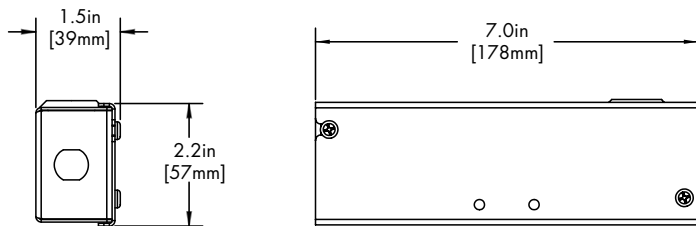

Remote Driver Housing

Depending on the options selected in the order code on page 1, a Remote Driver Housing may be required. This will automatically be generated and put on your order as necessary.

REMOTE DRIVER	MODEL	CCT	OUTPUT	DRIVER	DRIVER OPTIONS
HRM-Housing, Remote	LET11W-WM-Leto 11 Wet Wall Mount	Same as Fixture	Same as Fixture	Same as Fixture	Same as Fixture

Maximum mounting distance to luminaire using 18 AWG wire						
010S	PHSD	010L	010G	DALI DALI8	DMX	LUTE
16'	16'	72'	72'	72'	149'	15'

HRM Single with Externally Mounted Driver

Driver
010L or 010G
010S
010L or 010G or 010S
DALI or LUTE

HRM Single

Driver
PHSD

HRM Double

Driver
DALI8
DMX

EMG Emergency Driver

120 minute EMG operation time.

Driver
EMG