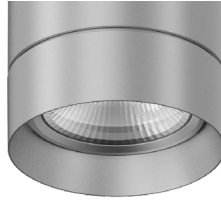

Driver
EMG

LETO 11

SURFACE MOUNT WET LED DOWNLIGHT
TUNABLE WHITE & WARM DIM

Standard Colors

BK
Black

WH
White

SL
Silver

Premium Colors