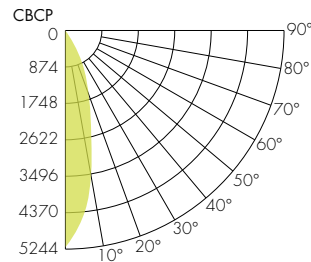

COLOR VECTOR GRAPHIC

— Reference Source — Test Source

Warm Dim 3000K

COLOR VECTOR GRAPHIC

— Reference Source — Test Source

Tunable White 2700K

COLOR VECTOR GRAPHIC

— Reference Source — Test Source

Tunable White 6500K

COLOR VECTOR GRAPHIC

— Reference Source — Test Source

LETO 11

SURFACE MOUNT WET LED DOWNLIGHT
TUNABLE WHITE & WARM DIM

Photometry

10° Faceted Reflector

30° Smooth Reflector

18° Faceted Reflector

45° Smooth Reflector

30° Faceted Reflector

80° Smooth Reflector

45° Faceted Reflector

60° Faceted Reflector