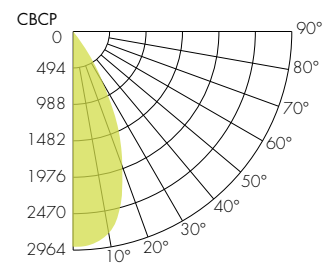

COLOR VECTOR GRAPHIC

— Reference Source — Test Source

Warm Dim 3000K

COLOR VECTOR GRAPHIC

— Reference Source — Test Source

Tunable White 2700K

COLOR VECTOR GRAPHIC

— Reference Source — Test Source

18° Faceted Reflector

45° Smooth Reflector

30° Faceted Reflector

80° Smooth Reflector

45° Faceted Reflector

60° Faceted Reflector