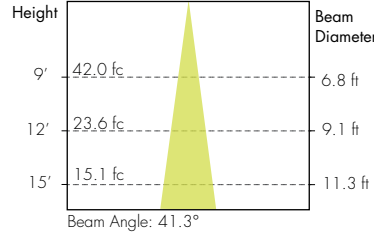

30° Smooth Reflector