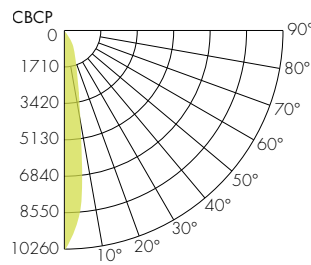

COLOR VECTOR GRAPHIC

— Reference Source — Test Source

Warm Dim 3000K

COLOR VECTOR GRAPHIC

— Reference Source — Test Source

Tunable White 2700K

COLOR VECTOR GRAPHIC

— Reference Source — Test Source

Tunable White 6500K

COLOR VECTOR GRAPHIC

— Reference Source — Test Source

LETO 11

SURFACE MOUNT WET LED DOWNLIGHT
TUNABLE WHITE & WARM DIM

Photometry

10° Faceted Reflector

30° Smooth Reflector

18° Faceted Reflector

45° Smooth Reflector

30° Faceted Reflector

80° Smooth Reflector

45° Faceted Reflector

60° Faceted Reflector