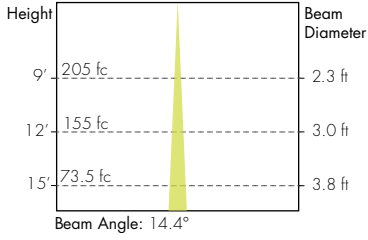

Tunable White 6500K

COLOR VECTOR GRAPHIC

— Reference Source — Test Source

LETO 11

SURFACE MOUNT WET LED DOWNLIGHT
TUNABLE WHITE & WARM DIM

Photometry

10° Faceted Reflector

30° Smooth Reflector