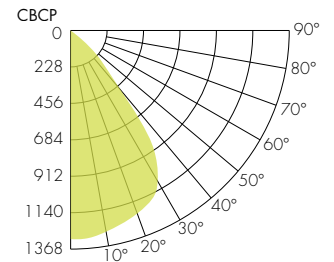

COLOR VECTOR GRAPHIC

— Reference Source — Test Source

Warm Dim 3000K

COLOR VECTOR GRAPHIC

— Reference Source — Test Source

Tunable White 2700K

COLOR VECTOR GRAPHIC

— Reference Source — Test Source

18° Faceted Reflector

45° Smooth Reflector

30° Faceted Reflector

80° Smooth Reflector

45° Faceted Reflector

60° Faceted Reflector