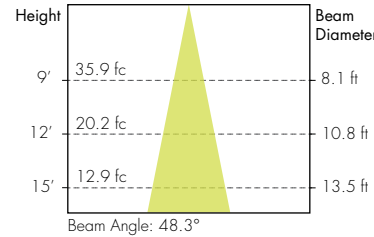

45° Smooth Reflector