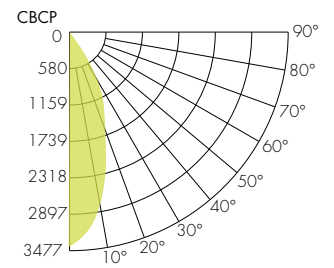

COLOR VECTOR GRAPHIC

— Reference Source — Test Source

Warm Dim 3000K

COLOR VECTOR GRAPHIC

— Reference Source — Test Source

Tunable White 2700K

COLOR VECTOR GRAPHIC

— Reference Source — Test Source

18° Faceted Reflector

45° Smooth Reflector

30° Faceted Reflector

80° Smooth Reflector

45° Faceted Reflector

60° Faceted Reflector