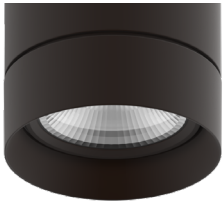

LETO 11

SURFACE MOUNT WET LED DOWNLIGHT

TUNABLE WHITE & WARM DIM

Features

- Faceted and Smooth metal reflectors provide beam spreads between 10° to 80°.
- Nine drivers selections available to cover wide range of applications.
- Four output options available up to 2000 lumens.
- 5 year warranty.

Driver
EMG

LETO 11

SURFACE MOUNT WET LED DOWNLIGHT
TUNABLE WHITE & WARM DIM

Standard Colors

BK
Black

WH
White

SL
Silver

Premium Colors

MA
Mocha

CC
Charcoal

CR
Cerulean

FB
Firebrick

Two Tone Finishes

Inside finish refers to Baffle Finish selection from page 1. Any combination may be used for baffle and body finishes.

TM-30

Warm Dim 1800K