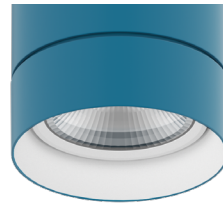

MA
Mocha

CC
Charcoal

CR
Cerulean

FB
Firebrick

Two Tone Finishes

Inside finish refers to Baffle Finish selection from page 1. Any combination may be used for baffle and body finishes.

TM-30

Warm Dim 1800K