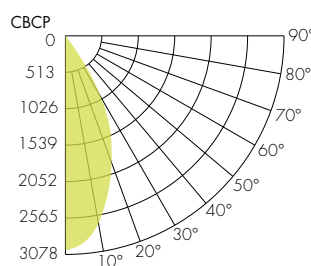

COLOR VECTOR GRAPHIC

— Reference Source — Test Source

Warm Dim 3000K

COLOR VECTOR GRAPHIC

— Reference Source — Test Source

Tunable White 2700K

COLOR VECTOR GRAPHIC

— Reference Source — Test Source

18° Faceted Reflector

45° Smooth Reflector

30° Faceted Reflector

80° Smooth Reflector

45° Faceted Reflector

60° Faceted Reflector