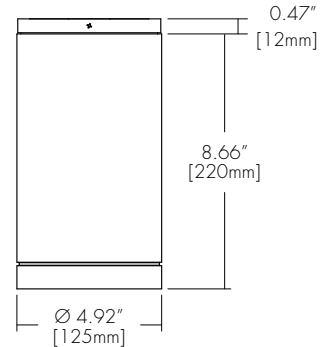

LETO 11

SURFACE MOUNT WET LED DOWNLIGHT

TUNABLE WHITE & WARM DIM

Features

- Faceted and Smooth metal reflectors provide beam spreads between 10° to 80°.
- Nine drivers selections available to cover wide range of applications.
- Four output options available up to 2000 lumens.
- 5 year warranty.