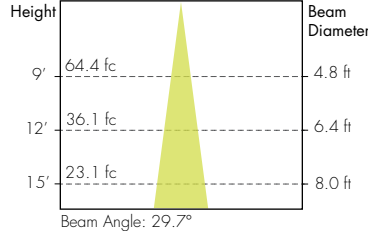

30° Faceted Reflector