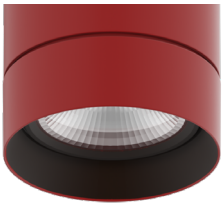

MA
Mocha

CC
Charcoal

CR
Cerulean

FB
Firebrick

Two Tone Finishes

Inside finish refers to Baffle Finish selection from page 1. Any combination may be used for baffle and body finishes.

TM-30

Warm Dim 1800K