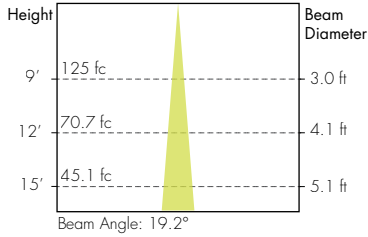

18° Faceted Reflector