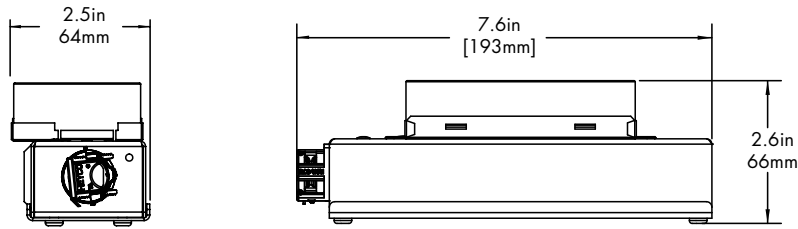

Remote Driver Housing

Depending on the options selected in the order code on page 1, a Remote Driver Housing may be required. This will automatically be generated and put on your order as necessary.

REMOTE DRIVER	MODEL	CCT	OUTPUT	DRIVER	DRIVER OPTIONS
HRM-Housing, Remote	LET11W-SM - Leto 11 Wet Surface Mount	Same as Fixture	Same as Fixture	Same as Fixture	Same as Fixture

Maximum mounting distance to luminaire using 18 AWG wire						
010S	PHSD	010L	010G	DALI DALI8	DMX	LUTE
16'	16'	72'	72'	72'	149'	15'

HRM Single with Externally Mounted Driver