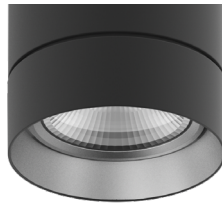

LETO 11

SURFACE MOUNT WET LED DOWNLIGHT

TUNABLE WHITE & WARM DIM

Features

- Faceted and Smooth metal reflectors provide beam spreads between 10° to 80°.
- Nine drivers selections available to cover wide range of applications.
- Four output options available up to 2000 lumens.
- 5 year warranty.

Driver
EMG

LETO 11

SURFACE MOUNT WET LED DOWNLIGHT
TUNABLE WHITE & WARM DIM

Standard Colors

BK
Black

WH
White

SL
Silver

Premium Colors

MA
Mocha

CC
Charcoal

CR
Cerulean

FB
Firebrick

Two Tone Finishes

Inside finish refers to Baffle Finish selection from page 1. Any combination may be used for baffle and body finishes.

TM-30

Warm Dim 1800K