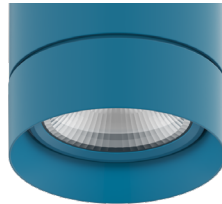

Driver
EMG

LETO 11

SURFACE MOUNT WET LED DOWNLIGHT
TUNABLE WHITE & WARM DIM

Standard Colors

BK
Black

WH
White

SL
Silver

Premium Colors

MA
Mocha

CC
Charcoal

CR
Cerulean

FB
Firebrick

Two Tone Finishes

Inside finish refers to Baffle Finish selection from page 1. Any combination may be used for baffle and body finishes.

TM-30

Warm Dim 1800K