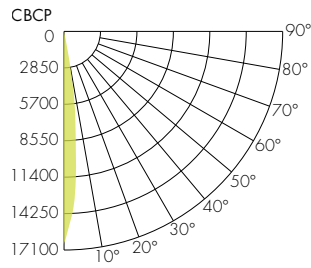

COLOR VECTOR GRAPHIC

— Reference Source — Test Source

Warm Dim 3000K

COLOR VECTOR GRAPHIC

— Reference Source — Test Source

Tunable White 2700K

COLOR VECTOR GRAPHIC

— Reference Source — Test Source

Tunable White 6500K

COLOR VECTOR GRAPHIC

— Reference Source — Test Source

LETO 11

SURFACE MOUNT WET LED DOWNLIGHT
TUNABLE WHITE & WARM DIM

Photometry

10° Faceted Reflector

30° Smooth Reflector

18° Faceted Reflector

45° Smooth Reflector

30° Faceted Reflector

80° Smooth Reflector

45° Faceted Reflector

60° Faceted Reflector