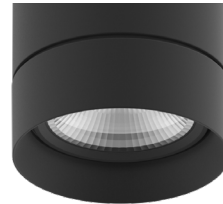

CC
Charcoal