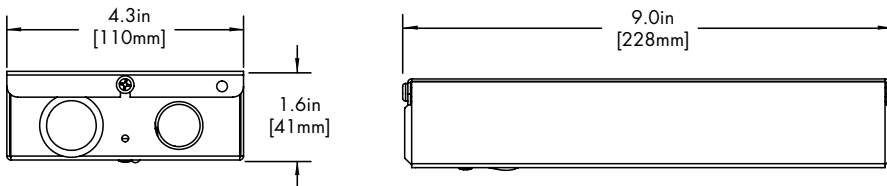

Remote Driver Housing

Depending on the options selected in the order code on page 1, a Remote Driver Housing may be required. This will automatically be generated and put on your order as necessary.

REMOTE DRIVER	MODEL	CCT	OUTPUT	DRIVER	DRIVER OPTIONS
HRM-Housing, Remote	LET11W-SM - Leto 11 Wet Surface Mount	Same as Fixture	Same as Fixture	Same as Fixture	Same as Fixture

Maximum mounting distance to luminaire using 18 AWG wire						
010S	PHSD	010L	010G	DALI DALI8	DMX	LUTE
16'	16'	72'	72'	72'	149'	15'

HRM Single with Externally Mounted Driver

Driver
010L or 010G
010S
010L or 010G or 010S
DALI or LUTE

HRM Single

Driver
PHSD

HRM Double

Driver
DALI8
DMX

EMG Emergency Driver

120 minute EMG operation time.

Driver
EMG