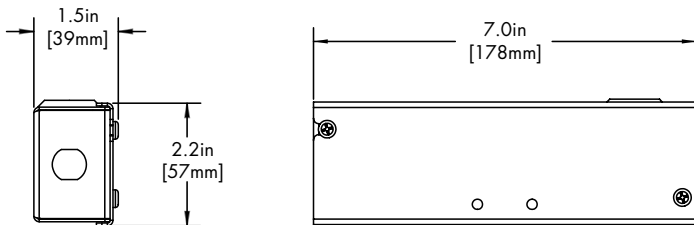

Remote Driver Housing

Depending on the options selected in the order code on page 1, a Remote Driver Housing may be required. This will automatically be generated and put on your order as necessary.

REMOTE DRIVER	MODEL	CCT	OUTPUT	DRIVER	DRIVER OPTIONS
HRM-Housing, Remote	LET11W-SM - Leto 11 Wet Surface Mount	Same as Fixture	Same as Fixture	Same as Fixture	Same as Fixture

Maximum mounting distance to luminaire using 18 AWG wire						
010S	PHSD	010L	010G	DALI DALI8	DMX	LUTE
16'	16'	72'	72'	72'	149'	15'

HRM Single with Externally Mounted Driver

Driver
010L or 010G
010S
010L or 010G or 010S
DALI or LUTE

HRM Single

Driver
PHSD

HRM Double

Driver
DALI8
DMX

EMG Emergency Driver

120 minute EMG operation time.

Driver
EMG