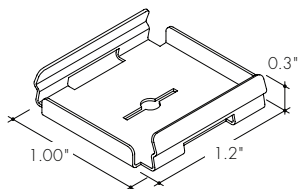

Lens

Field cuttable, order in 10ft

KILOC-CC
Kilo Channel Lens (Clear)

KILOC-FF
Kilo Channel Lens (frosted)

Accessories

MB-KILOC-SS
Concealed Bracket
-CB

EC-KILOC-H3-XX
End Cap

EC-KILOC-H4-XX
End Cap with Powerfeed opening