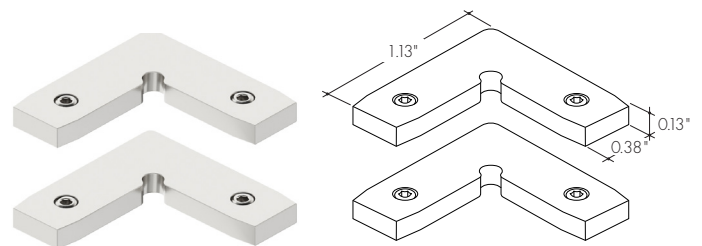

KILO Channel | Extruded aluminum profile

All Channels come with a specified set of Mounting Clips and End Caps, see Ordering Code for details. Order additional Mounting Clips and End Caps as necessary.

Lens

Field cuttable, order in 10ft

KILOC-CC
Kilo Channel Lens (Clear)

KILOC-FF
Kilo Channel Lens (frosted)

Accessories

MB-KILOC-SS
Concealed Bracket
-CB

EC-KILOC-H3-XX
End Cap

EC-KILOC-H4-XX
End Cap with Powerfeed opening

XX	Color
SA	Silver Anodized
WH	White
BK	Black
BZ	Bronze

Joiners

JOIN-M-ST
Medium Channel Straight Joiner, sold in pairs

JOIN-M-L
Medium Channel Flat Corner Joiner, sold in pairs

JOIN-M-IN
Medium Channel Inner or Outer Corner Joiner, sold in pairs