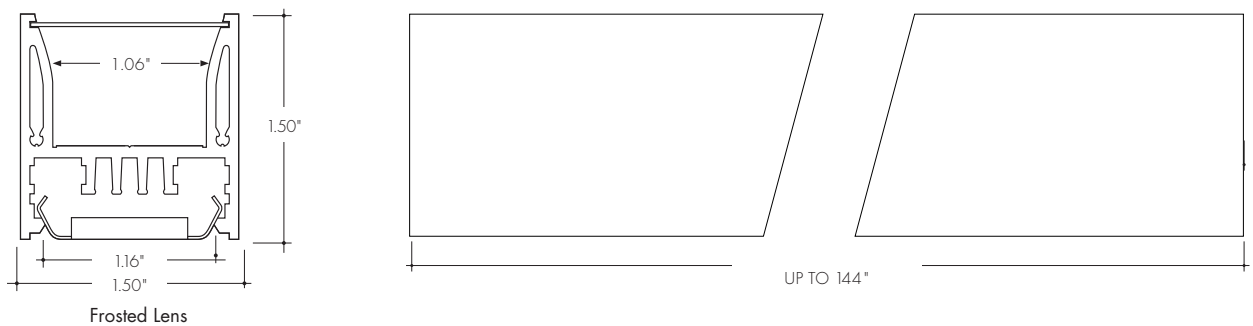

Product Dimensions

INCLUDED MOUNTING ACCESSORIES

EXTRUSION LENGTH	CONCEALED BRACKET	ADJUSTABLE	ENDCAP PAIR
48"	3	3	1
72"	4	4	1
96"	5	4	1
144"	6	6	1

Each pair of endcaps includes 1x H3 (no wire feed hole) and 1x H4 (with hole) where applicable. Additional endcaps and mounting clips are available for purchase.

Ordering Code

EXTRUSION

MODEL	LENGTH	LENS	MOUNTING²	FINISH⁴
KILOC - Kilo Channel¹	48 - 48" 72 - 72" 96 - 96"³ 144 - 144"³	F - Frosted C - Clear N - No Lens	CB - Concealed Bracket	SA - Silver anodized WH - White BK - Black BZ - Bronze

1 - End Caps are included with channel, one of H3 (no hole) and one of H4 (with hole). Order additional End Caps as necessary.
2 - Mounting Clips are included with channel. Refer to chart above for provided mounting clip quantities. Order additional Mounting Clips as necessary.
3 - For Channels and Lenses over 90", incremental shipping charges will apply.
4 - Non SA finishes may have extended lead times. Custom RALs are available, please consult Inside Sales with specific request.