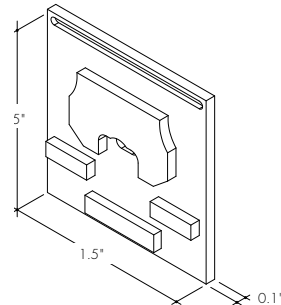

KILO Channel | Extruded aluminum profile

All Channels come with a specified set of Mounting Clips and End Caps, see Ordering Code for details. Order additional Mounting Clips and End Caps as necessary.

Lens

Field cuttable, order in 10ft

KILOC-CC
Kilo Channel Lens (Clear)

KILOC-FF
Kilo Channel Lens (frosted)

Accessories

MB-KILOC-SS
Concealed Bracket
-CB

EC-KILOC-H3-XX
End Cap

EC-KILOC-H4-XX
End Cap with Powerfeed opening