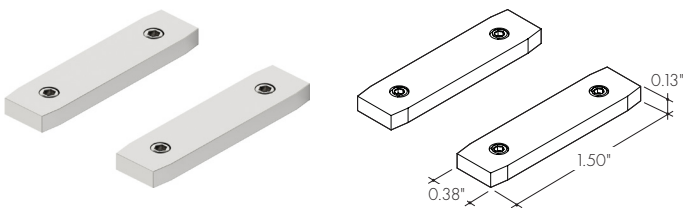

KILO Channel | Extruded aluminum profile

All Channels come with a specified set of Mounting Clips and End Caps, see Ordering Code for details. Order additional Mounting Clips and End Caps as necessary.

Lens

Field cuttable, order in 10ft

KILOC-CC
Kilo Channel Lens (Clear)

KILOC-FF
Kilo Channel Lens (frosted)

Accessories

MB-KILOC-SS
Concealed Bracket
-CB

EC-KILOC-H3-XX
End Cap

EC-KILOC-H4-XX
End Cap with Powerfeed opening

XX	Color
SA	Silver Anodized
WH	White
BK	Black
BZ	Bronze

Joiners

JOIN-M-ST
Medium Channel Straight Joiner, sold in pairs

JOIN-M-L
Medium Channel Flat Corner Joiner, sold in pairs

JOIN-M-IN
Medium Channel Inner or Outer Corner Joiner, sold in pairs