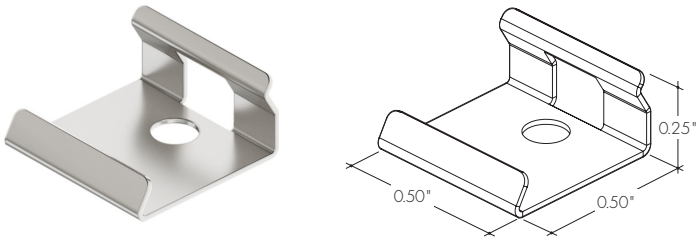

All Channels come with a specified set of Mounting Clips and End Caps, see Ordering Code for details. Order additional Mounting Clips and EndCaps as necessary.

Mounting Clip

MB-K45VC-SS
Stainless Steel Concealed Bracket
-CB