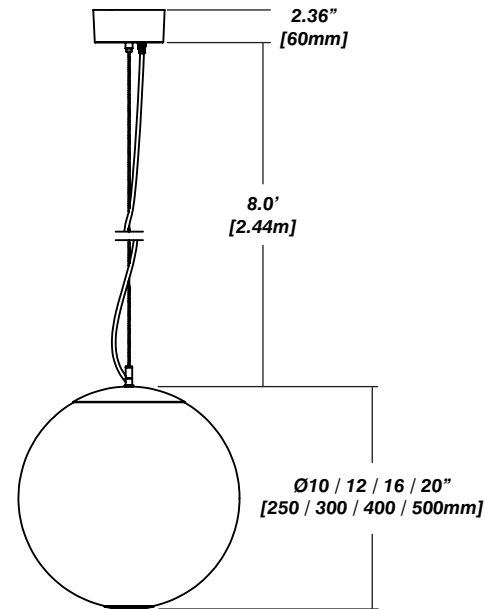

Fixture

1
 2
 3
 4

Driver

1
 2
 3
 4
 5
 6
 --
 --

Product Specifications

SAMPLE: Fixture **710 - A90 - 27 - 01** | Driver **951 - 01 - 00 - 01 - STD - 120 - A90 - 07**

1 - Model	2 - LED	3 - CCT	4 - Bottom Cap	1 - Canopy Style	2 - Canopy Color	3 - Suspension (6' incl.)
710 · 10" up to 1500lm 712 · 12" up to 1500lm 716 · 16" up to 2000lm 720 · 20" up to 2000lm See page 2 for lumen options	A90 · 93+ CRI Accuracy	25 · 2500K 27 · 2700K 30 · 3000K 35 · 3500K 40 · 4000K 65 · 6500K	01 · White XX · Custom	951 · Round 952 · Square	01 · White 02 · Black 08 · Silver XX · Custom	00 · Feed Cable 01 · 1 Aircraft + Feed Cable 03 · Solid Stem (6' Max) Specify length in inches
4 - Feed Cable	5 - Driver	Dim Level	Dim Level	6 - Voltage	7 - LED	8 - Lumen
01 · White 02 · Black 03 · Clear XX · Custom	STD · Non Dimming LCS · 0 - 10 Volt Protocol DIM · Phase* ¹ ELDOLC · EldoLED 0 - 10 Volt* ² DALI · Dali Protocol* ²	N/A 1% 1% 0.1% 0.1%	LUTES · Hilume Ecodigital* ² LUT2W · 2 Wire for phase* ^{1/2} DMX · DMX Driver* ³ EMG · Emergency Driver* ^{3/4} CSMB · Casambi Wireless Control* ^{3/4}	1% 1%	120 · 120V 277 · 277V 347 · 347V* ^{3/5}	Same as Fixture Same as Fixture

Power Consumption

Lumen Option	700lm	1000lm	1500lm	2000lm
Fixture Wattage	9.1W	14W	22W	N/A
Delivered Lumen 10"	716lm	1055lm	1465lm	N/A
Delivered Lumen 12"	716lm	1055lm	1465lm	N/A
Fixture Wattage	8.2W	12.1W	19.8W	29.4W
Delivered Lumen 16"	684lm	969lm	1488lm	1938lm
Delivered Lumen 20"	698lm	1028lm	1559lm	1977lm

Dimensions

Canopy

Round Canopy

W - Ø5.17" [131.24 mm]
H - 2.36" [60mm]

Square Canopy

W/L - 5.57" [141.5mm]
H - 2.28" [58mm]

Bottom Cap

- High quality machined aluminum
- Available in durable custom finishes