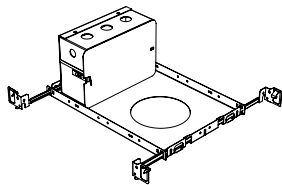

New Construction - 915

Dimension

Included

- **Plaster Frame** • Galvanized steel construction with precise cut-out
- **Bar hanger** • Length: from 14-3/16" to 26"
- **Security wire** • Flexible aircraft cable, 12" long
- Easy to clip snap body included