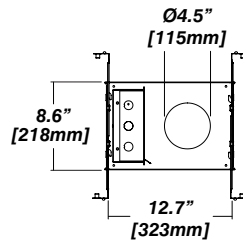

New Construction - 915

Dimension

Included

- **Plaster Frame** • Galvanized steel construction with precise cut-out
- **Bar hanger** • Length: from 14-3/16" to 26"
- **Security wire** • Flexible aircraft cable, 12" long
- Easy to clip snap body included