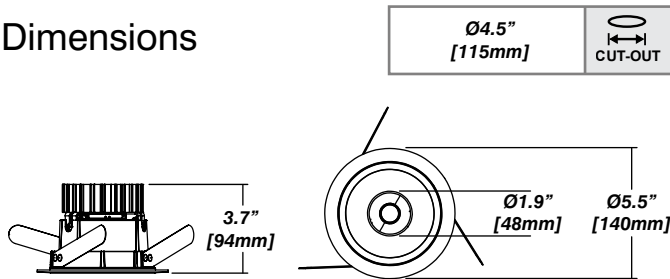

Dimensions

Reflector

Smooth Reflector

Senso metal spun reflectors for function, low glare and efficiency

Photometrics

Senso's in-house photometric testing ensures that our lighting design can match your needs precisely. Our Goniophotometer and testing lab produces on-demand photometry files based on any specified fixture, including LM-79 Test reports, IES Files, and CRI/CCT measurements. See Sensolighting.com for more information.

*Full photometric Reports and IES files available for every configuration

Color Metrics

TM 30-15

Our clients deserve the best information possible about their lighting choices. That's why Senso has invested in the Illuminating Engineering Society (IES) TM 30-15, a new system that measures an LED light source's color rendering properties. Using Senso's state-of-the-art goniophotometer, this method identifies the optimal light source for your project and helps evaluate the trade-offs between efficacy and color rendering. Senso can provide TM 30-15 data for all of our products.

*Full Color Metric Info Available at Sensolighting.com

LED Module Performance

Output: Up to 86 lumen/Watt

Efficacy: Color consistency within a 3-MacAdam Ellipse

CCT: 2500K - 6500K

Color Rendering: 93+ CRI

Min. R Values: R⁹ - 60 R^r - 90 R^a - 100

Driver and Power Consumption

Dimming: 1% dimming standard with 0.1% option
Casambi wireless control available

Ripple: Industry leading Low ripple

Efficiency: Power Factor >0.9

Efficiency over 85%

Class 2 output for safety

Installation: Remote mounted

Lumen Option	700lm	1000lm	1500lm	2000lm	3000lm
Fixture Wattage	8.2W	12.1W	16.4W	23.4W	33.7W
Delivered Lumen	709lm	1023lm	1316lm	1912lm	2623lm