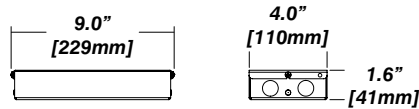

ASTERIA 4

FIXED RECESSED LED DOWNLIGHT

Standard Senso Housing - 910

Dimension

Included

Unless specified otherwise, this is provided as standard

- **Bar hanger** • Length: from 14-3/16" to 26"
- **Driver with enclosure** • Galvanized steel enclosure
- **Security wire** • Flexible aircraft cable, 12" long
- Easy to clip snap body included

* driver can be installed either:

(A) laying on top of ceiling. (B) mounted to the bar hanger and fixed to the ceiling. (C) remote from the fixture, with the bar hanger still used if desired to secure the fixture