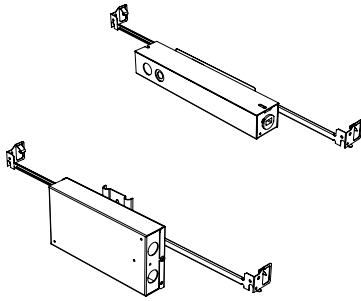

FIXED RECESSED LED DOWNLIGHT

Installation

- For new and retrofit installations
- Holds in place with three friction fit spring clips
- Simple connection between fixture and driver via quick connect

Construction / Finish

Efficiency over 85%

Class 2 output for safety

Installation: Remote mounted

Lumen Option	700lm	1000lm	1500lm	2000lm	3000lm
Fixture Wattage	8.2W	12.1W	16.4W	23.4W	33.7W
Delivered Lumen	709lm	1023lm	1316lm	1912lm	2623lm

ASTERIA 4

FIXED RECESSED LED DOWNLIGHT

Standard Senso Housing - 910

Dimension

Included

Unless specified otherwise, this is provided as standard

- Bar hanger** • Length: from 14-3/16" to 26"
- Driver with enclosure** • Galvanized steel enclosure
- Security wire** • Flexible aircraft cable, 12" long
- Easy to clip snap body included