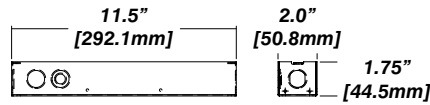

ASTERIA 4

FIXED RECESSED LED DOWNLIGHT

Standard Senso Housing - 910

Dimension

Included

Unless specified otherwise, this is provided as standard

- **Bar hanger** • Length: from 14-3/16" to 26"
- **Driver with enclosure** • Galvanized steel enclosure
- **Security wire** • Flexible aircraft cable, 12" long
- Easy to clip snap body included

* driver can be installed either:

(A) laying on top of ceiling. (B) mounted to the bar hanger and fixed to the ceiling. (C) remote from the fixture, with the bar hanger still used if desired to secure the fixture