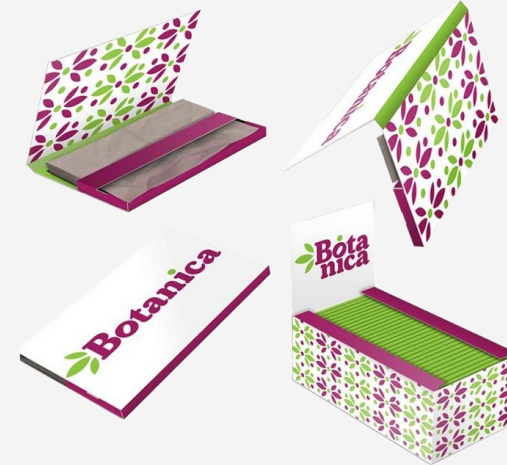

1-1/4" Rolling Papers Full Color with Tips and Custom Box